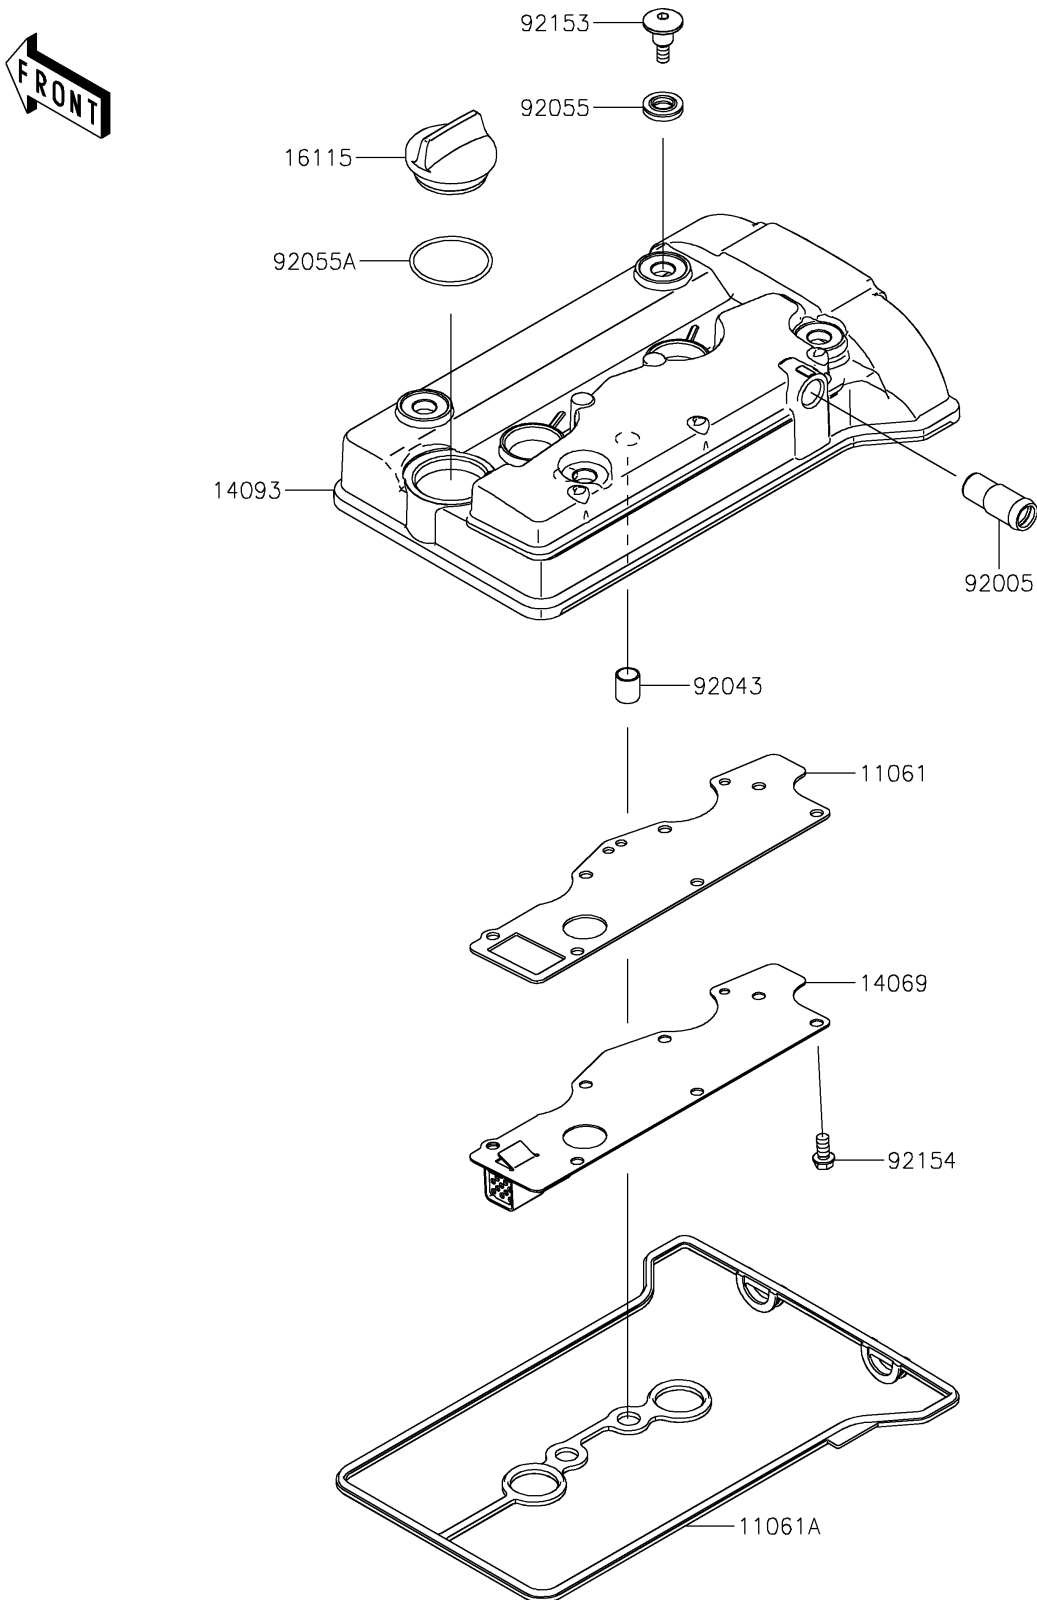

2025 MULE PRO-FXT 1000 LE Ranch Edition

PARTS DIAGRAM Cylinder Head Cover

E1112

2025 MULE PRO-FXT 1000 LE Ranch Edition

PARTS LIST

Cylinder Head Cover

ITEM NAME	PART NUMBER	QUANTITY
GASKET,BREATHER PLATE (Ref # 11061)	11061-1314	1
GASKET,HEAD COVER (Ref # 11061A)	11061-1457	1
BREATHER (Ref # 14069)	14069-0036	1
COVER,HEAD COVER (Ref # 14093)	14093-1384	1
CAP-OIL FILLER (Ref # 16115)	16115-1064	1
FITTING,BREATHER (Ref # 92005)	92005-0968	1
PIN,10.1X12X14 (Ref # 92043)	92043-4009	2
RING-O (Ref # 92055)	92055-0785	4
RING-O (Ref # 92055A)	92055-1749	1
BOLT,SOCKET,6X22.5 (Ref # 92153)	92153-1779	4
BOLT,FLANGED-SMALL,6X12 (Ref # 92154)	92154-1888	7