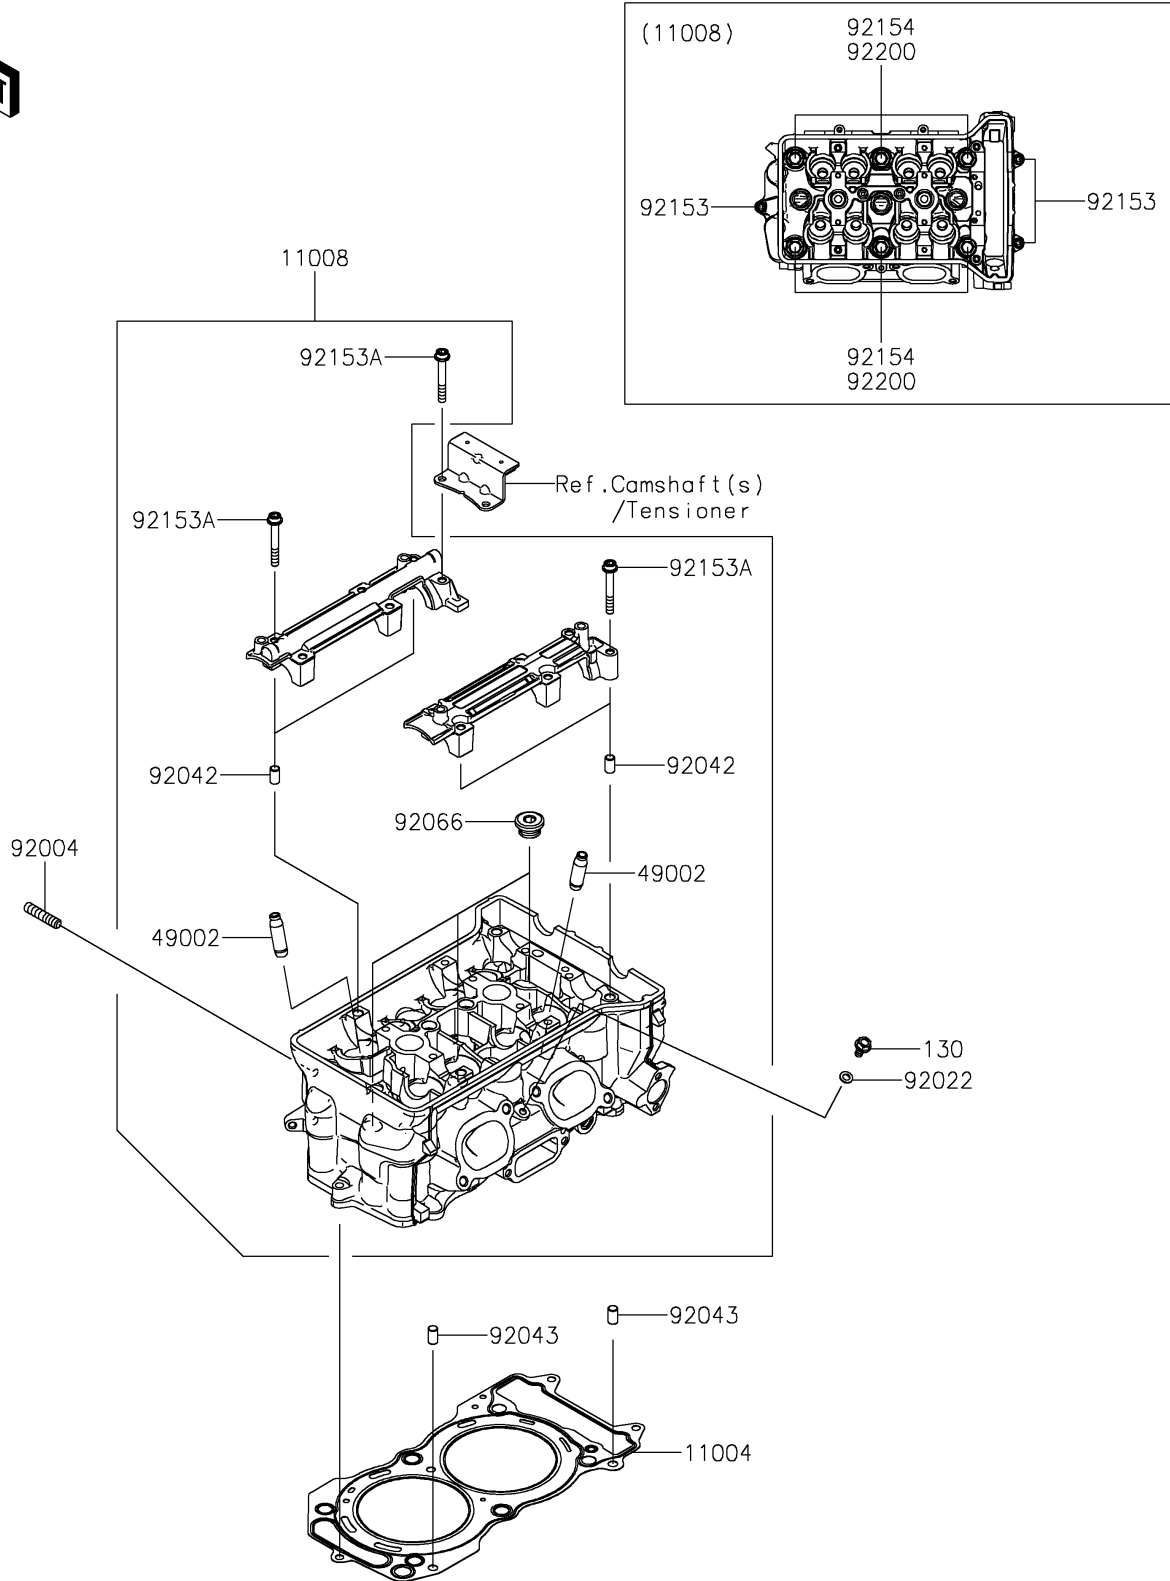

2025 MULE PRO-FXT 1000 LE Ranch Edition

PARTS DIAGRAM

Cylinder Head

E1111

2025 MULE PRO-FXT 1000 LE Ranch Edition

PARTS LIST

Cylinder Head

ITEM NAME	PART NUMBER	QUANTITY
GASKET-HEAD (Ref # 11004)	11004-0809	1
HEAD-COMP-CYLINDER (Ref # 11008)	11008-1502	1
GUIDE-VALVE (Ref # 49002)	49002-0709	8
STUD,8X22 (Ref # 92004)	92004-1217	8
WASHER,6.2X11X1 (Ref # 92022)	92022-304	1
PIN,DOWEL,6.3X8X14 (Ref # 92042)	92042-007	4
PIN,8X14 (Ref # 92043)	92043-1567	2
PLUG,18X10 (Ref # 92066)	92066-0832	3
BOLT,6X95 (Ref # 92153)	92153-0320	3
BOLT,SOCKET,6X45 (Ref # 92153A)	92153-0656	12
BOLT,11X157 (Ref # 92154)	92154-3931	6
WASHER,11.5X20.5X3.2 (Ref # 92200)	92200-0727	6
BOLT-FLANGED,6X12 (Ref # 130)	130BA0612	1