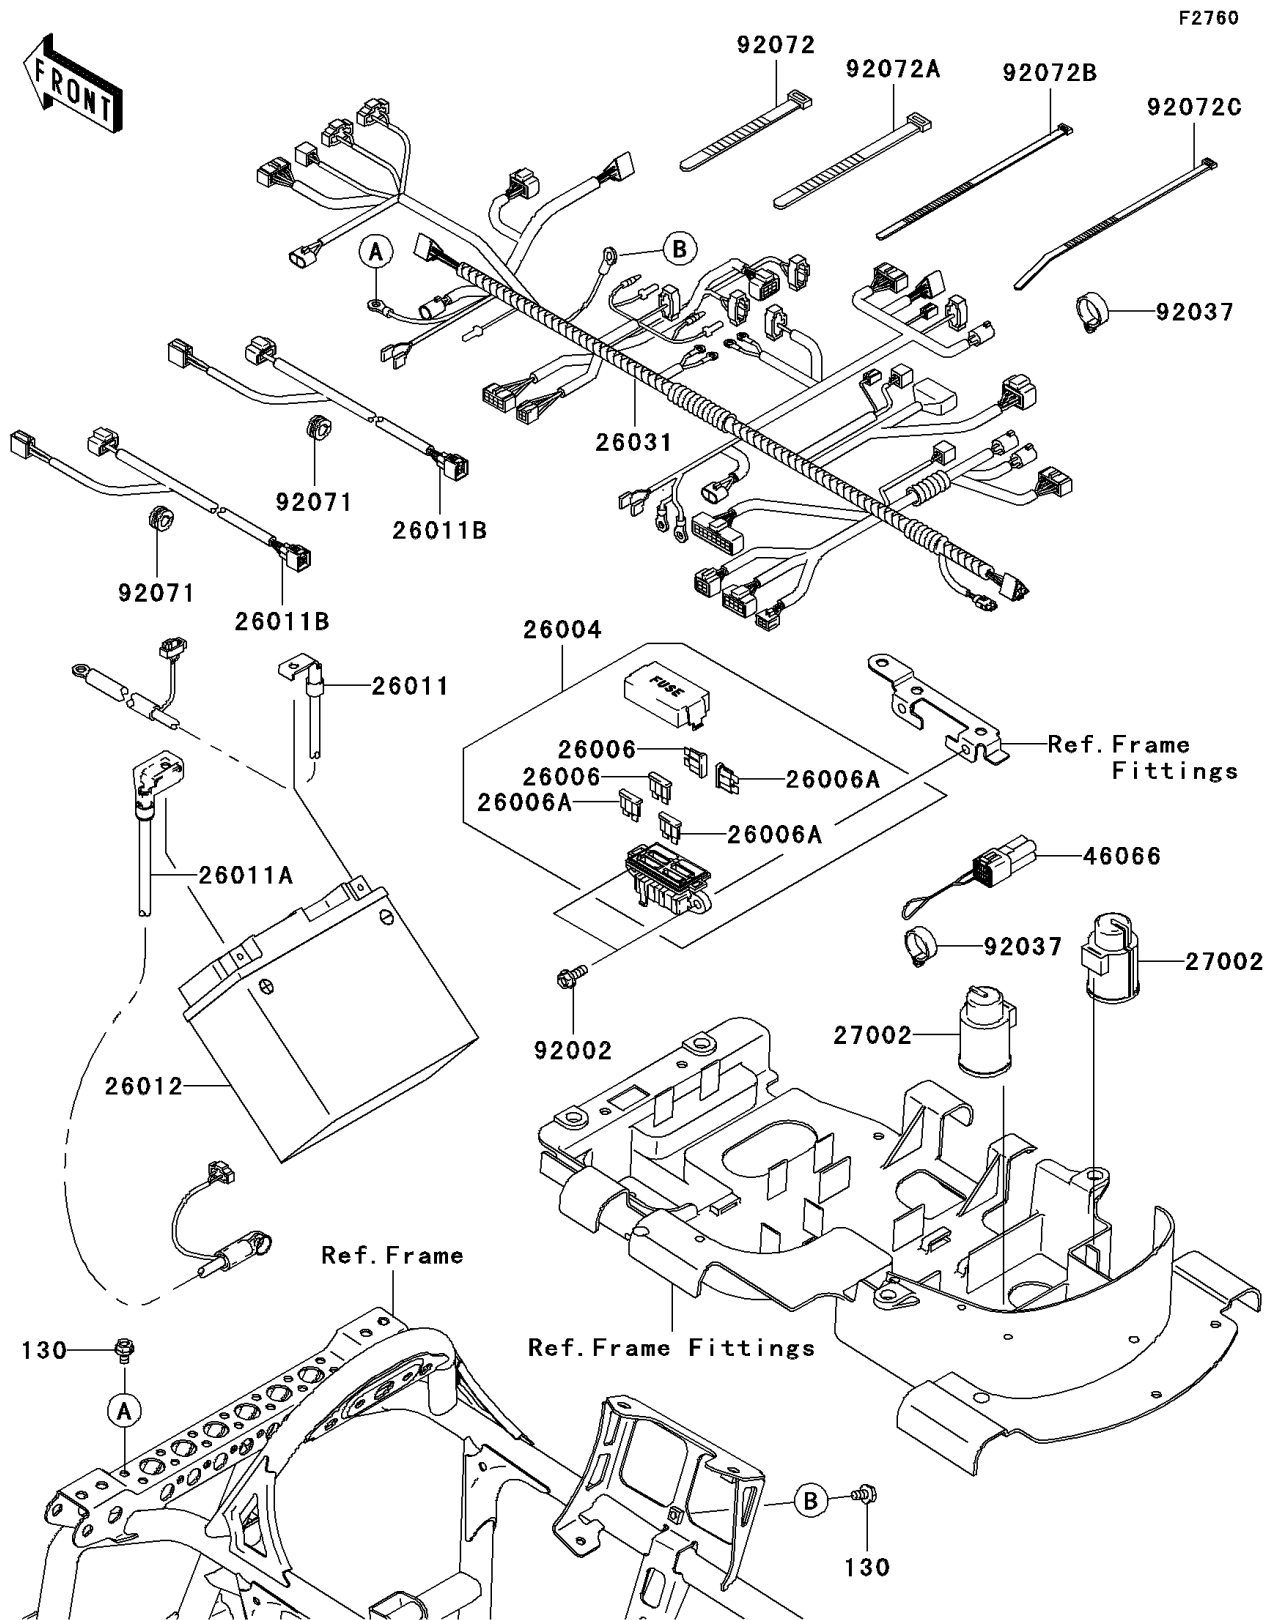

2007 Brute Force 650 4x4i

PARTS DIAGRAM

Chassis Electrical Equipment

2007 Brute Force 650 4x4i

PARTS LIST

Chassis Electrical Equipment

| ITEM NAME | PART NUMBER | QUANTITY |
|-----------|-------------|----------|
|-----------|-------------|----------|
