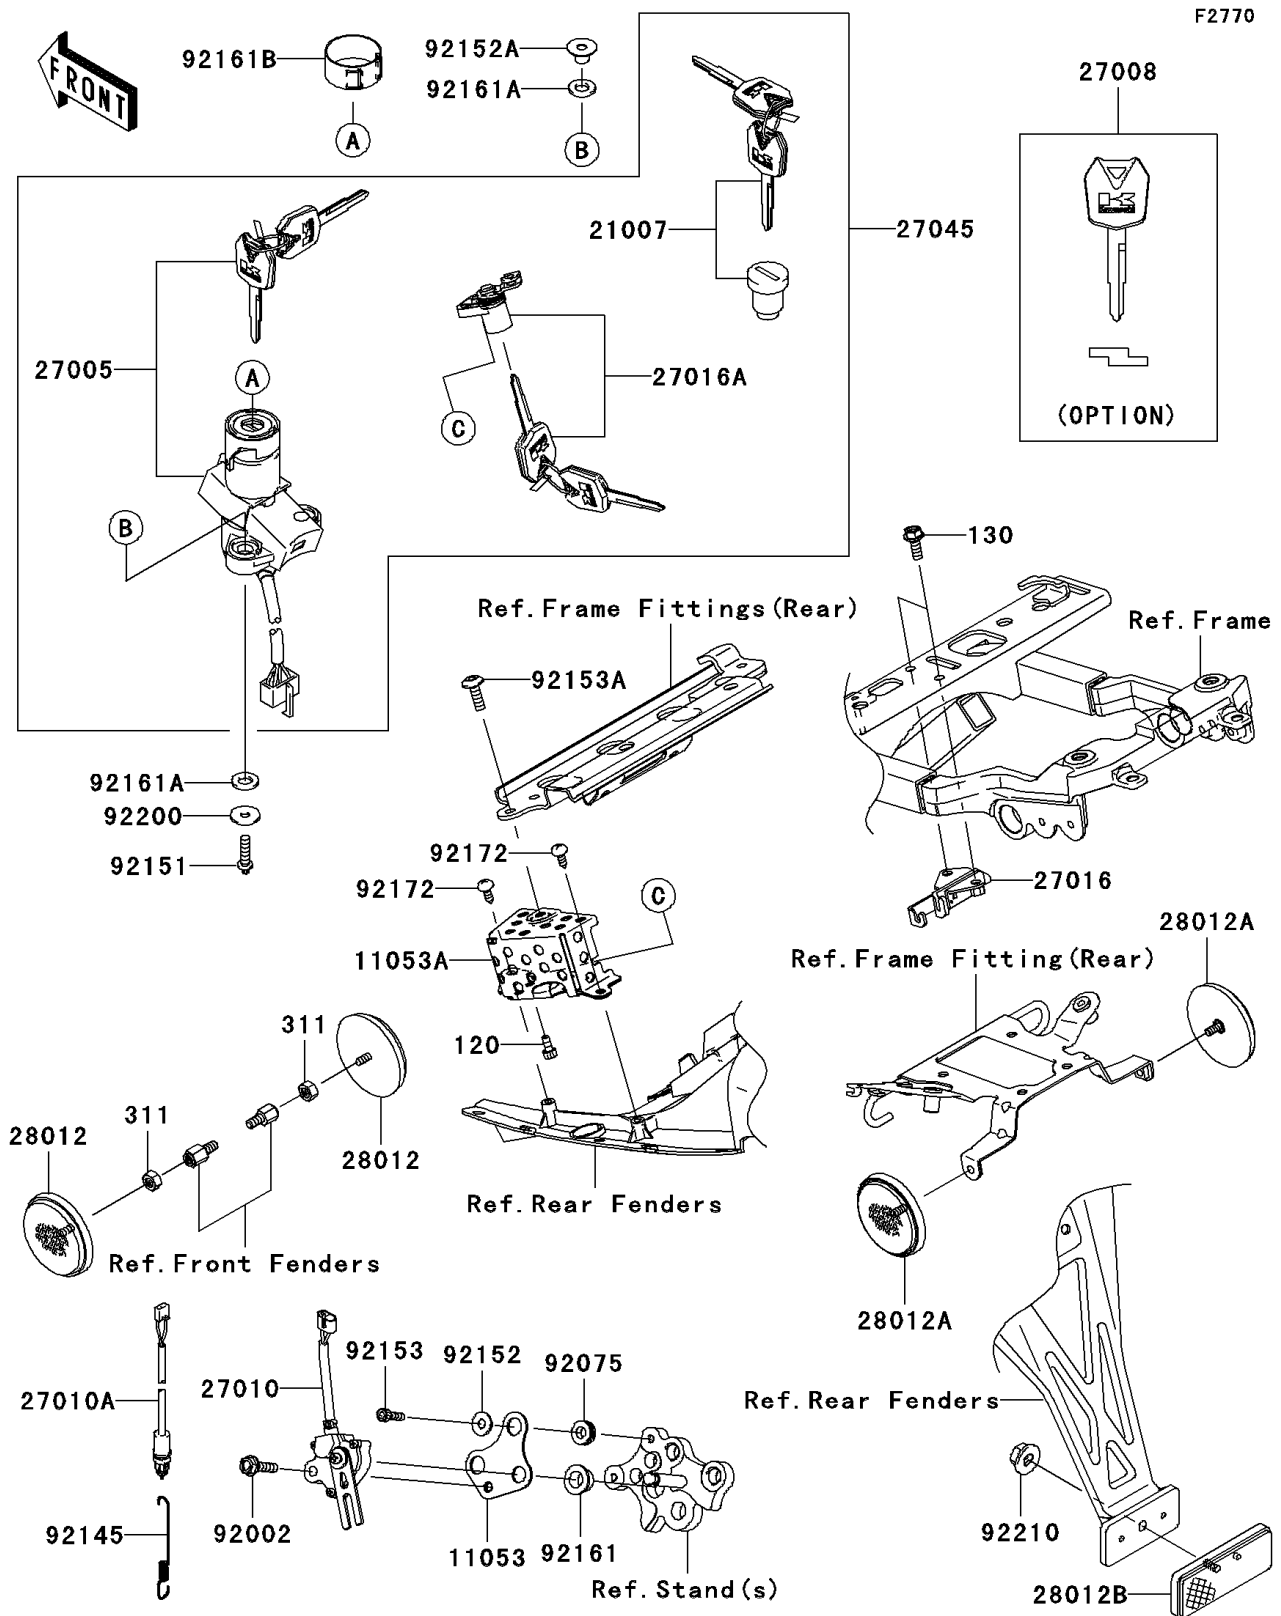

2006 Ninja[®] ZX[™]-6RR

PARTS DIAGRAM

Ignition Switch/Locks/Reflectors

2006 Ninja® ZX™-6RR

PARTS LIST

Ignition Switch/Locks/Reflectors

ITEM NAME

PART NUMBER

QUANTITY
