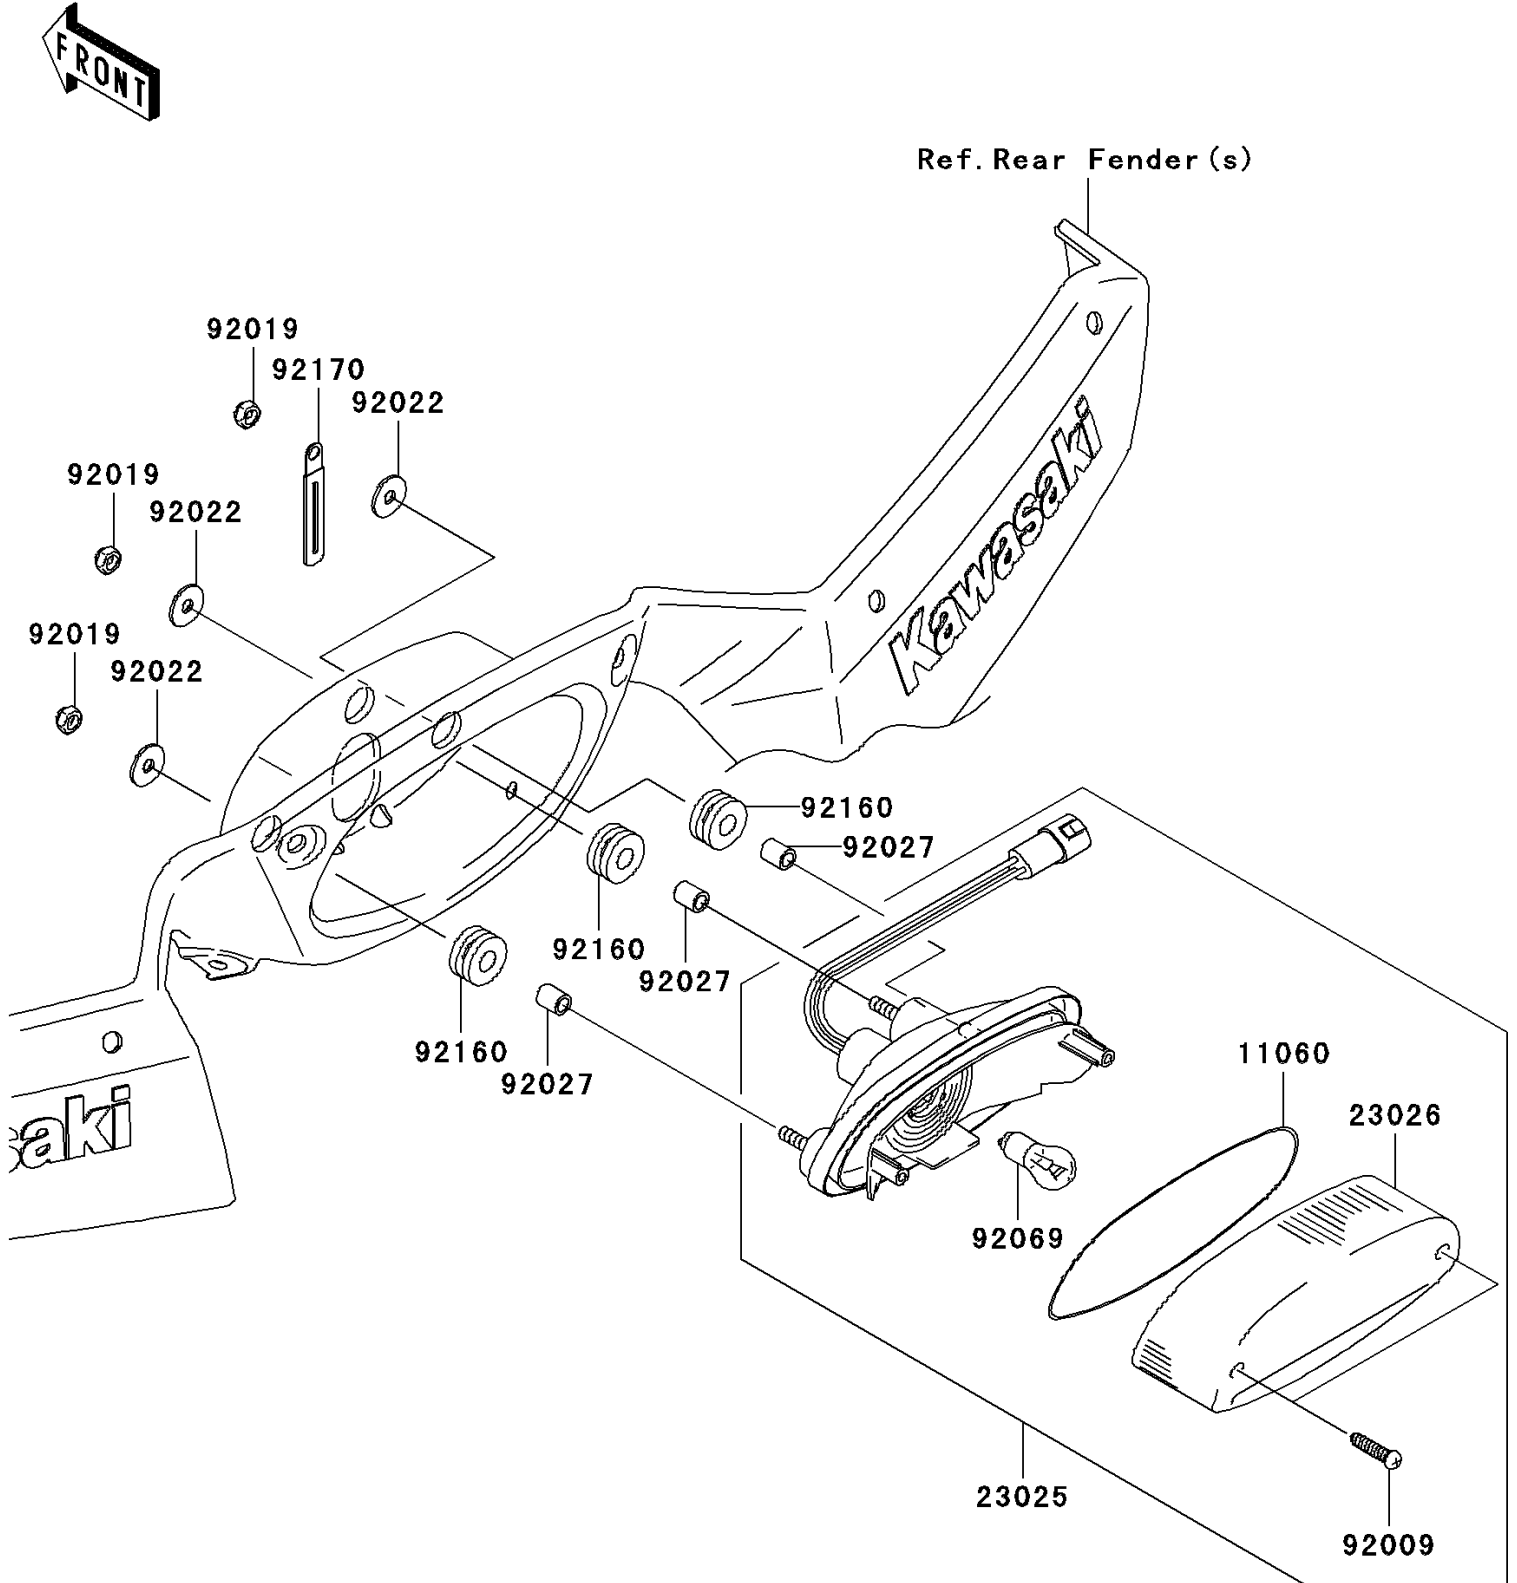

2010 Brute Force 650 4x4i (Canada Only)

PARTS DIAGRAM

Taillight(s)

F2720

2010 Brute Force 650 4x4i (Canada Only)

PARTS LIST

Taillight(s)

ITEM NAME	PART NUMBER	QUANTITY
GASKET, TAIL LAMP LENS (Ref # 11060)	11060-1174	1
LAMP-TAIL (Ref # 23025)	23025-0011	1
LENS, TAIL LAMP (Ref # 23026)	23026-1183	1
SCREW, TAPPING, 4X20 (Ref # 92009)	92009-1378	2
NUT, LOCK, 6MM (Ref # 92019)	92019-008	3
WASHER, 6.5X20X1.6 (Ref # 92022)	92022-1557	3
COLLAR, 6.8X10X12 (Ref # 92027)	92027-162	3
BULB, 12V 21/5W (Ref # 92069)	92069-063	1
DAMPER (Ref # 92160)	92160-1162	3
CLAMP (Ref # 92170)	92170-1514	1