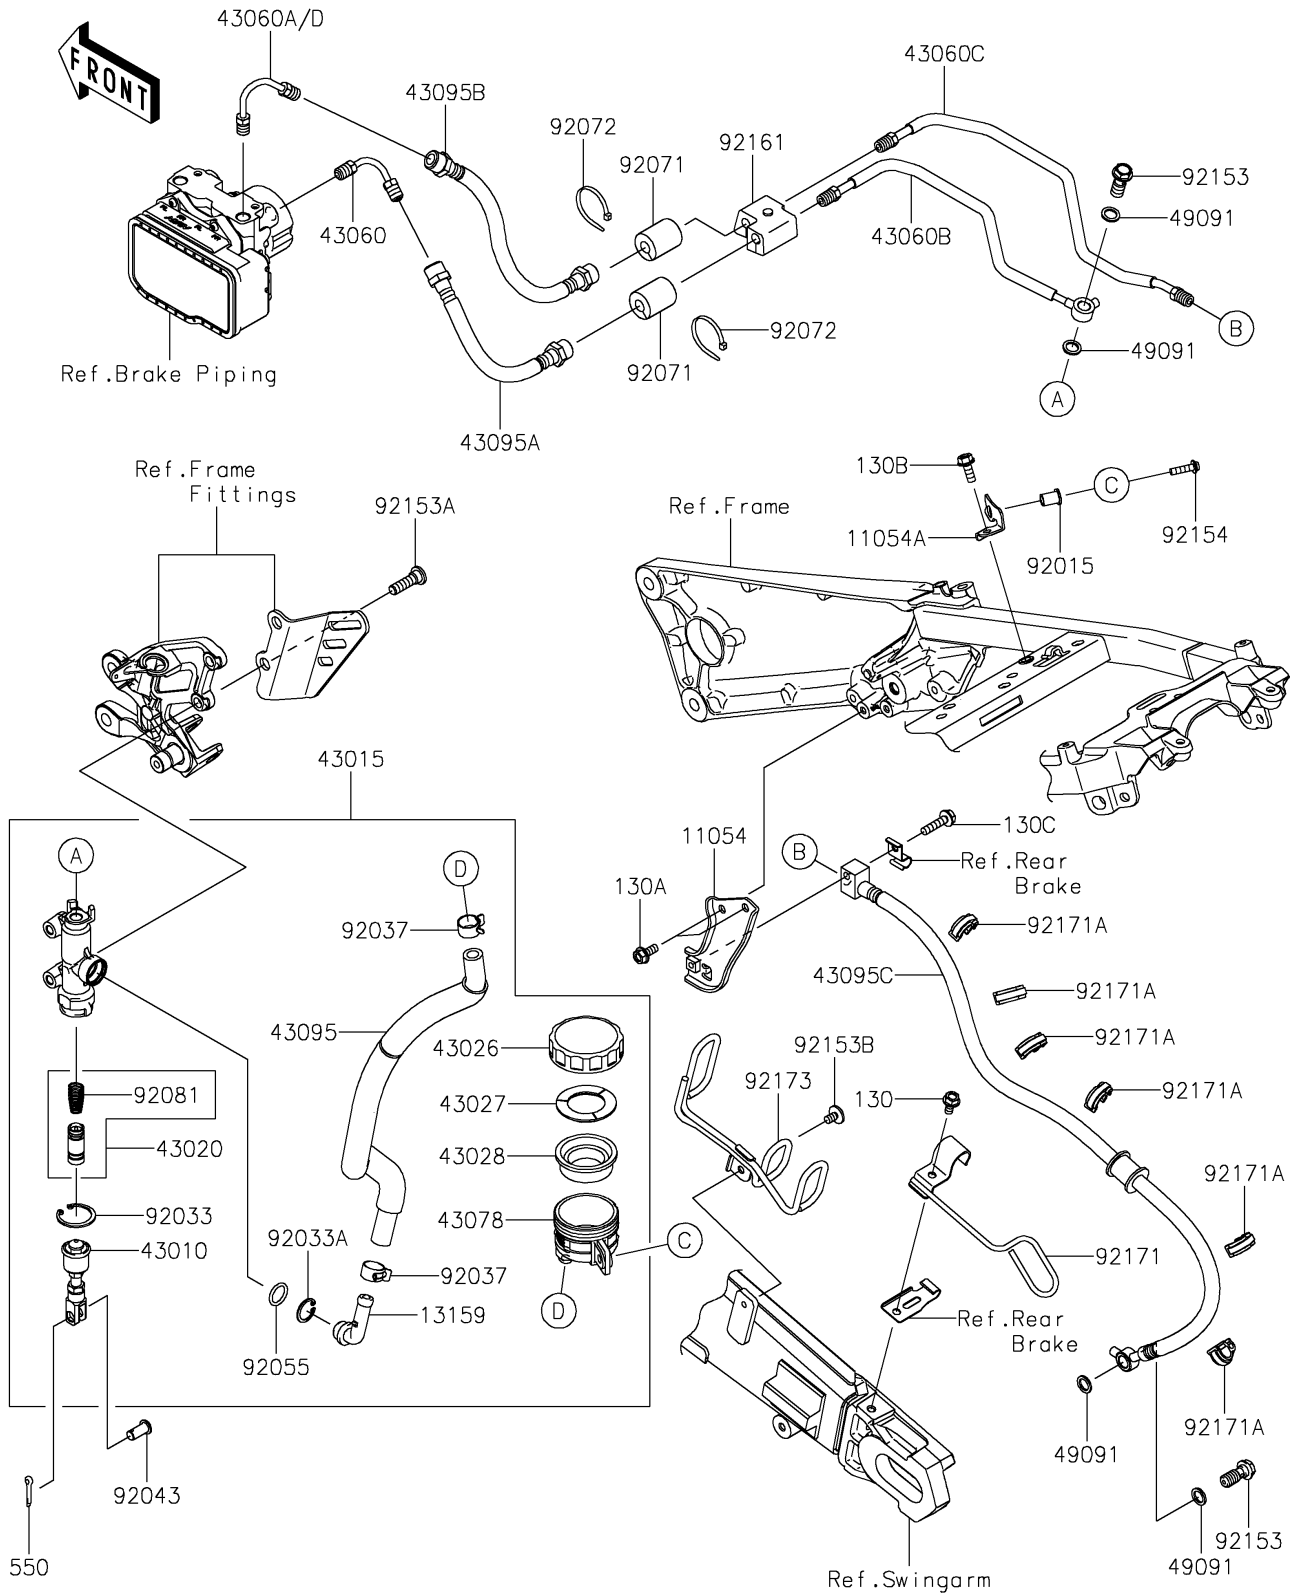

2022 NINJA® ZX™-14R ABS

PARTS DIAGRAM

Rear Master Cylinder

F2293

2022 NINJA® ZX™-14R ABS

PARTS LIST

Rear Master Cylinder

ITEM NAME	PART NUMBER	QUANTITY
-----------	-------------	----------
