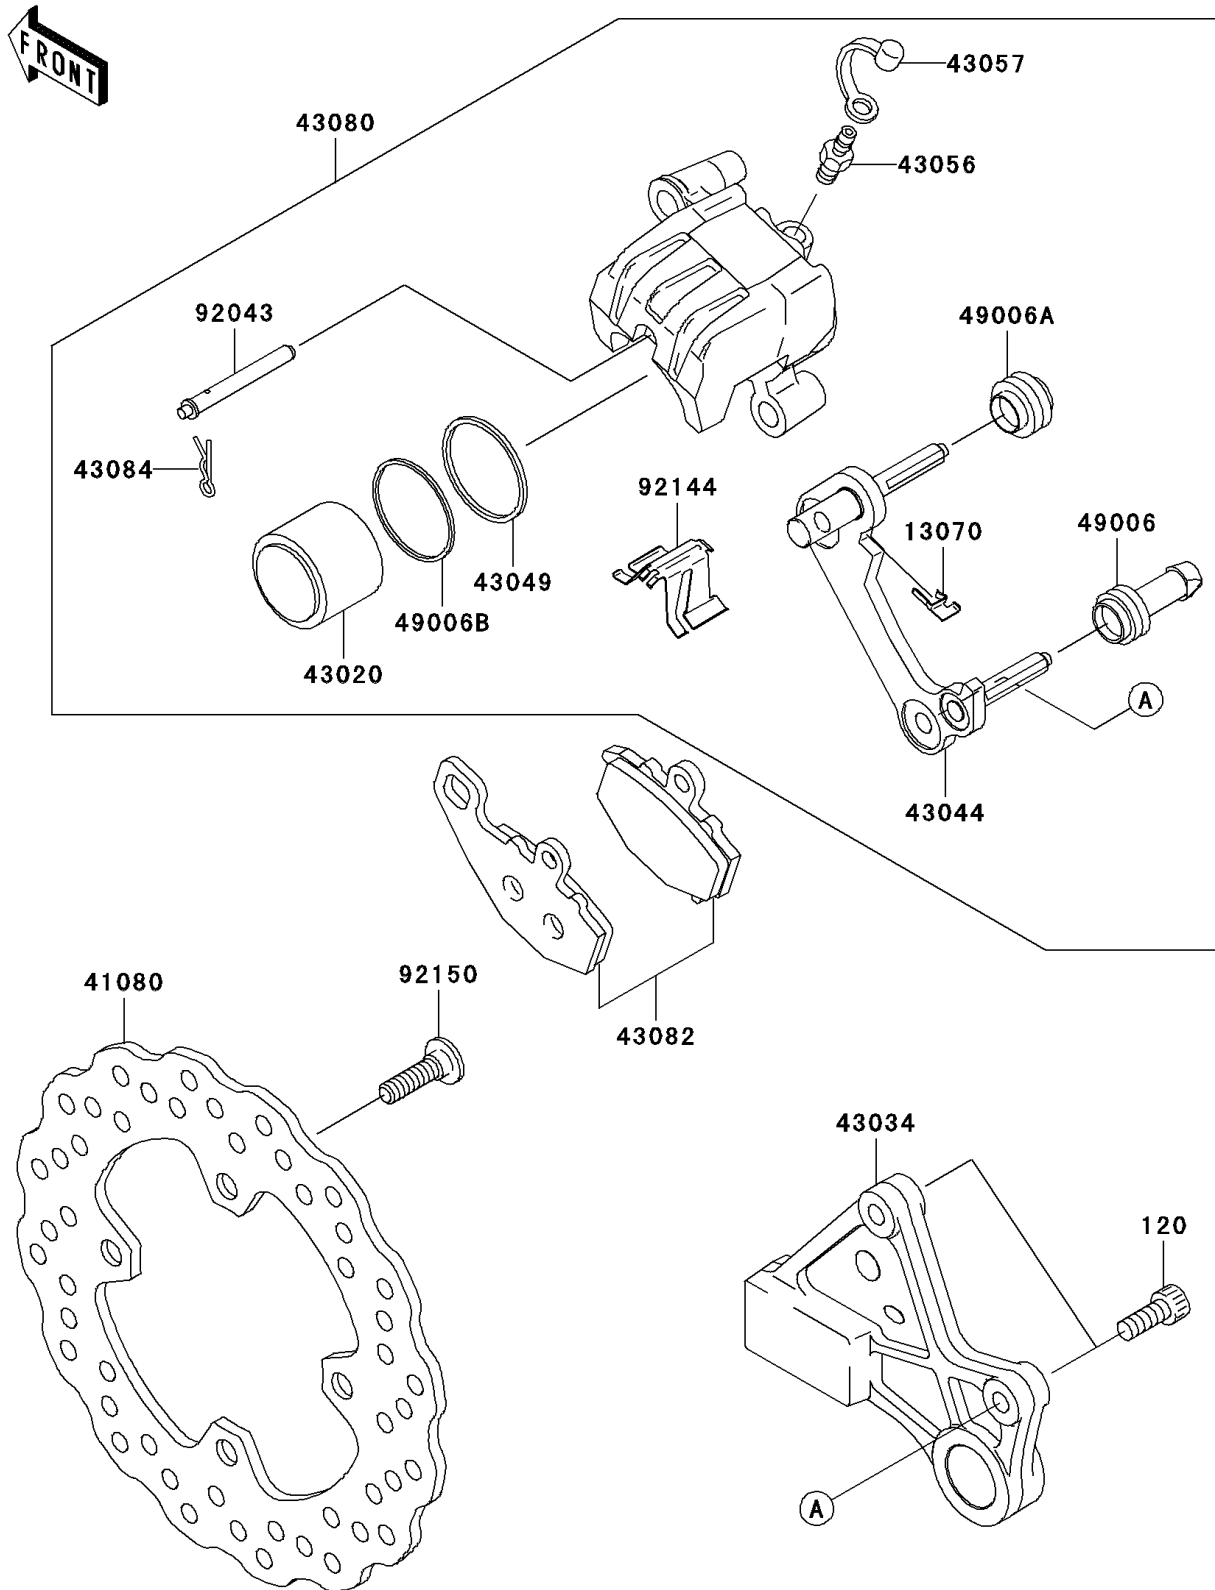

2006 Ninja® ZX™-6RR

PARTS DIAGRAM

Rear Brake

F2294

2006 Ninja® ZX™-6RR

PARTS LIST

Rear Brake

ITEM NAME

PART NUMBER

QUANTITY
