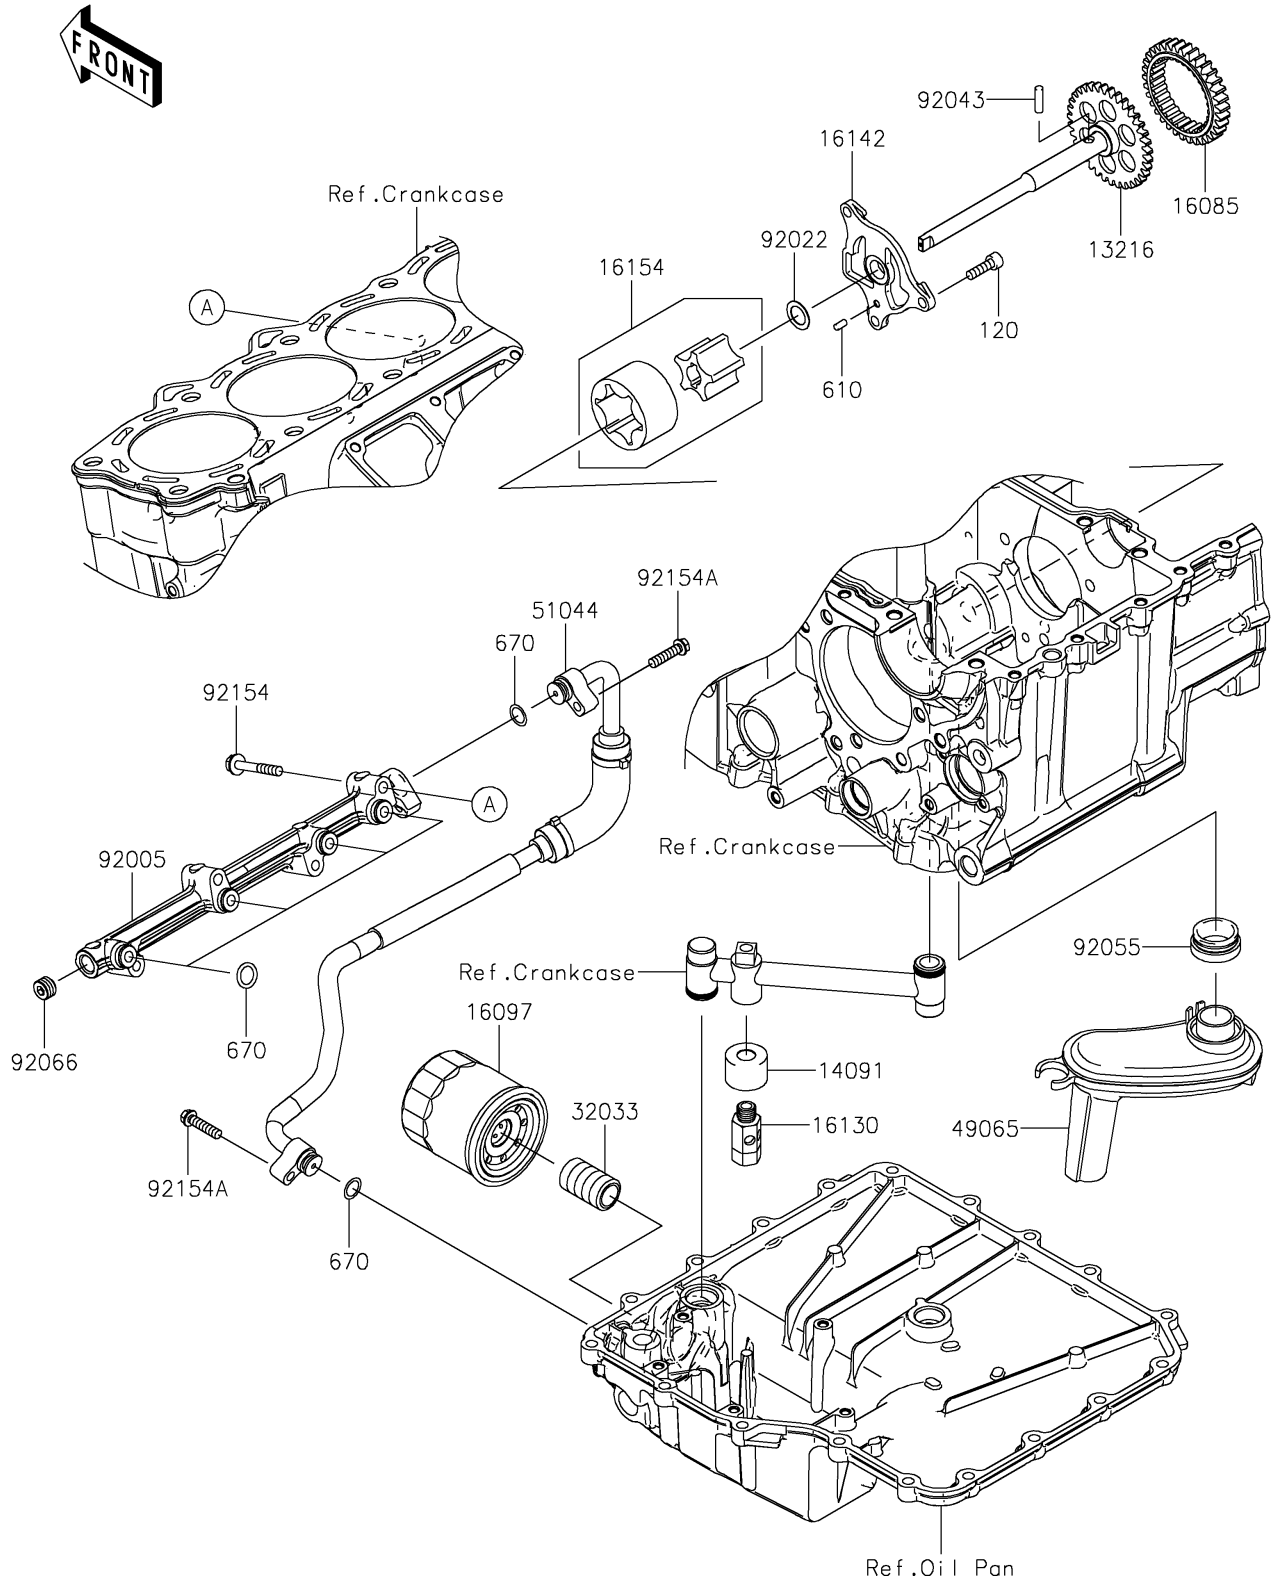

2024 Ninja ZX-14R ABS SE

PARTS DIAGRAM

Oil Pump/Oil Filter

E1710

2024 Ninja ZX-14R ABS SE

PARTS LIST

Oil Pump/Oil Filter

ITEM NAME

PART NUMBER

QUANTITY
