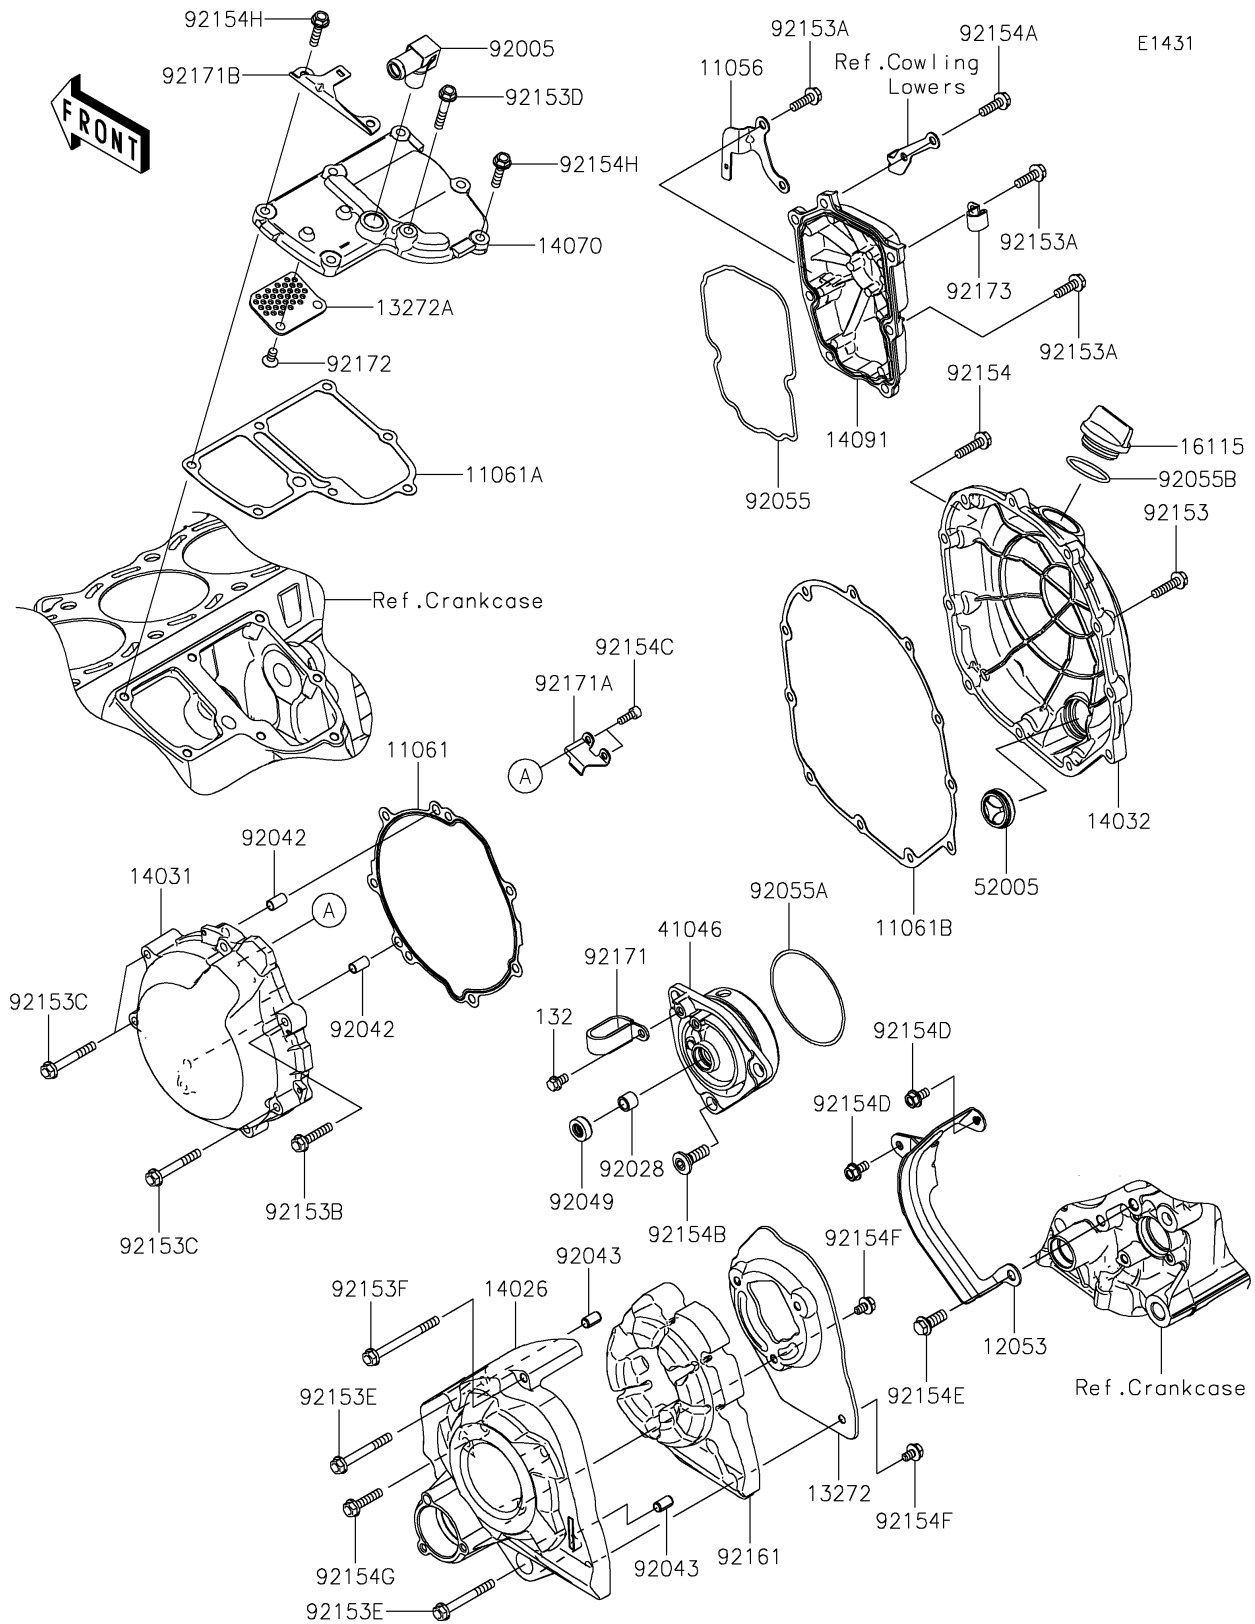

2024 Ninja ZX-14R ABS SE

PARTS DIAGRAM

Engine Cover(s)

2024 Ninja ZX-14R ABS SE

PARTS LIST

Engine Cover(s)

ITEM NAME

PART NUMBER

QUANTITY
