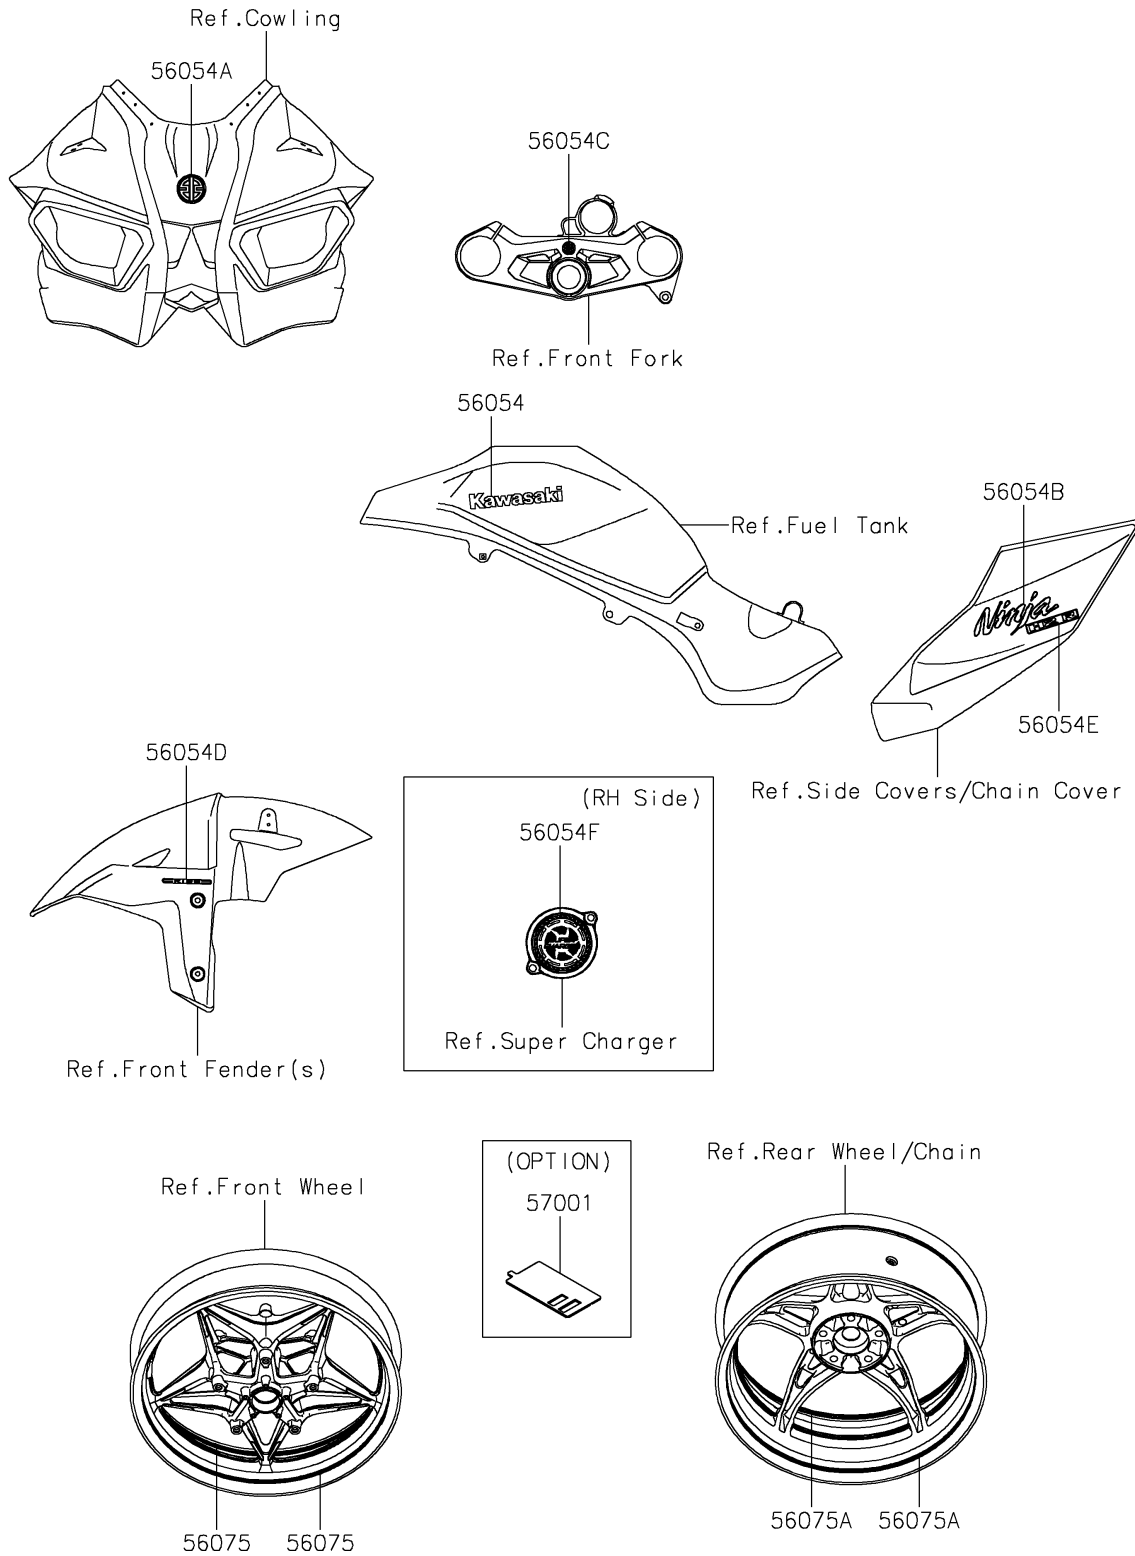

2025 NINJA H2[®]R ABS

PARTS DIAGRAM

Decals

F2861

2025 NINJA H2[®]R ABS

PARTS LIST

Decals

ITEM NAME

PART NUMBER

QUANTITY
