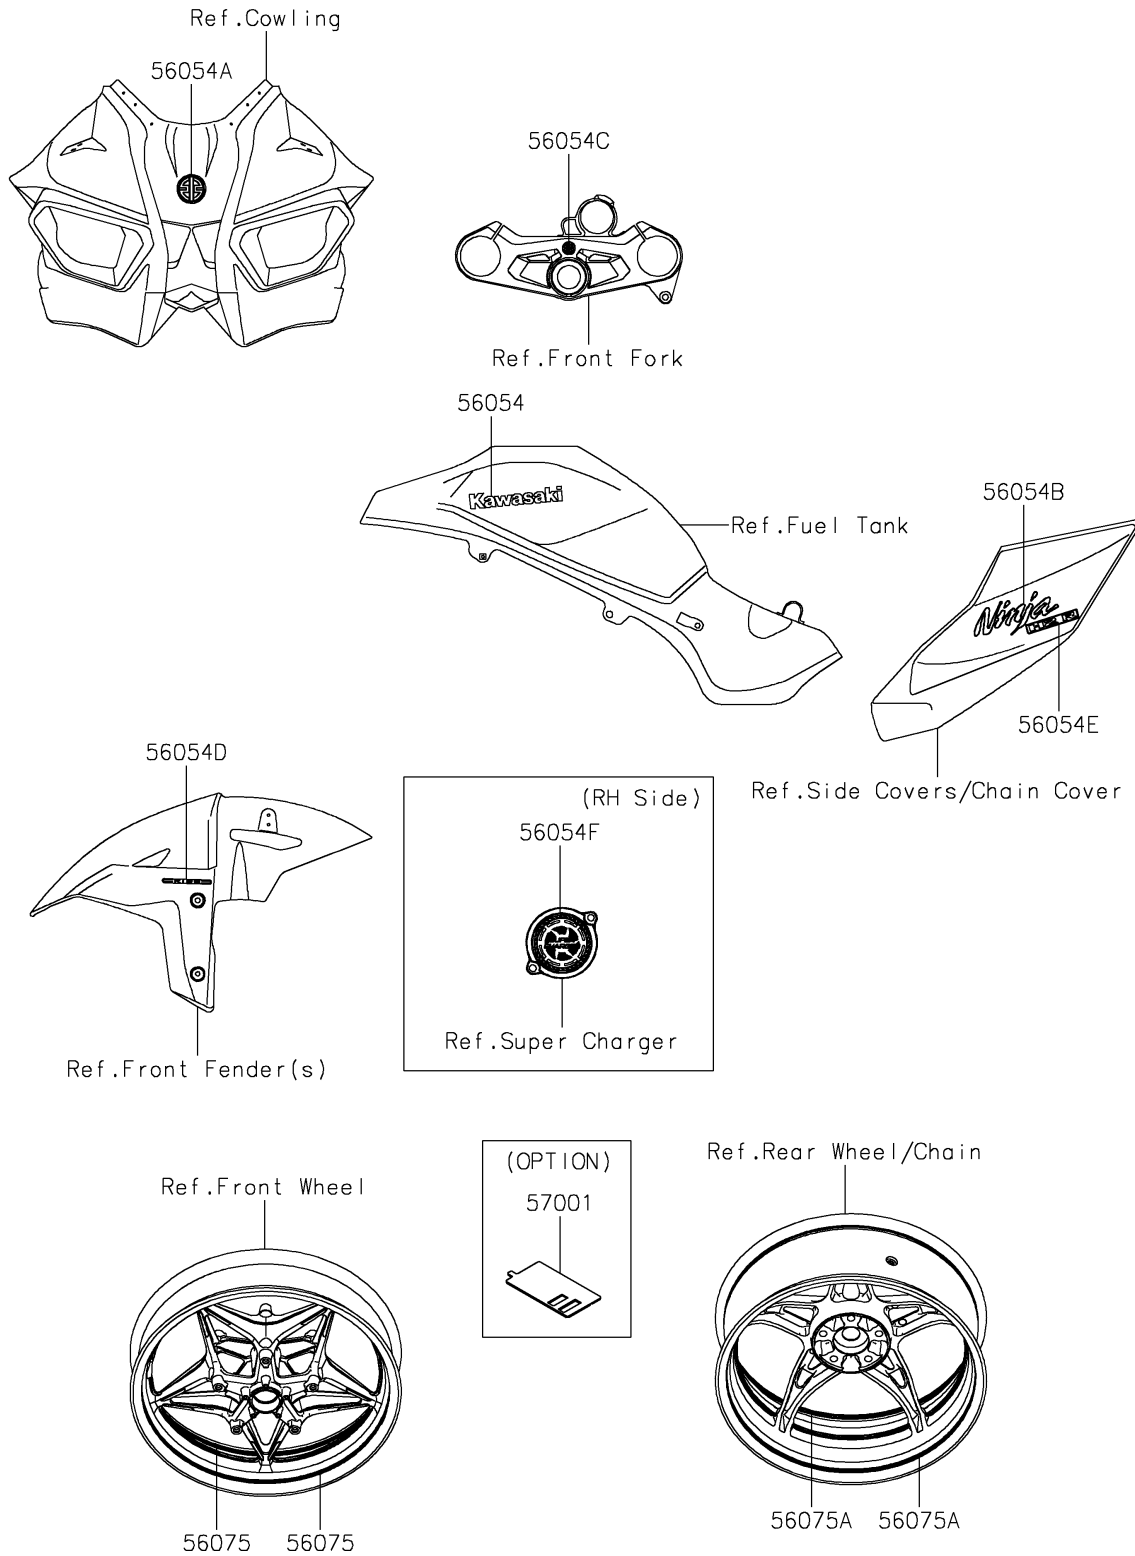

2022 NINJA H2®R

PARTS DIAGRAM

Decals

F2861

2022 NINJA H2[®] R

PARTS LIST

Decals

ITEM NAME

PART NUMBER

QUANTITY
