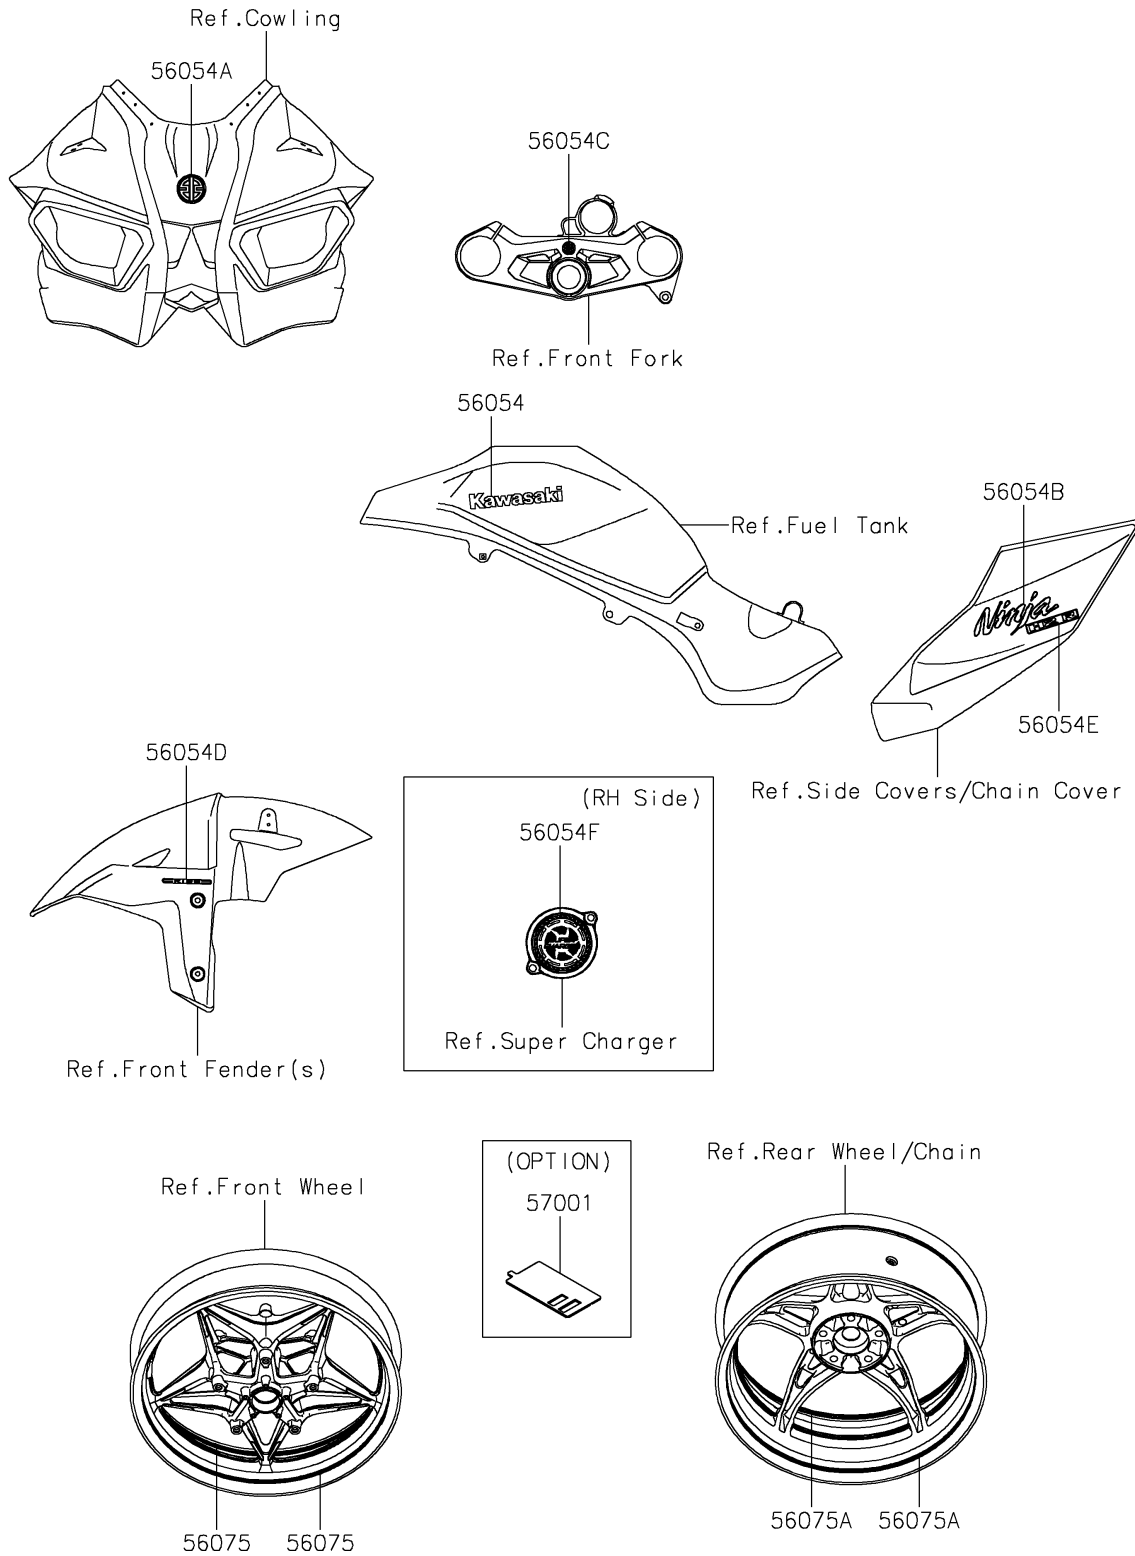

2021 NINJA H2[®]R

PARTS DIAGRAM

Decals

F2861

2021 NINJA H2[®]R

PARTS LIST

Decals

ITEM NAME

PART NUMBER

QUANTITY
