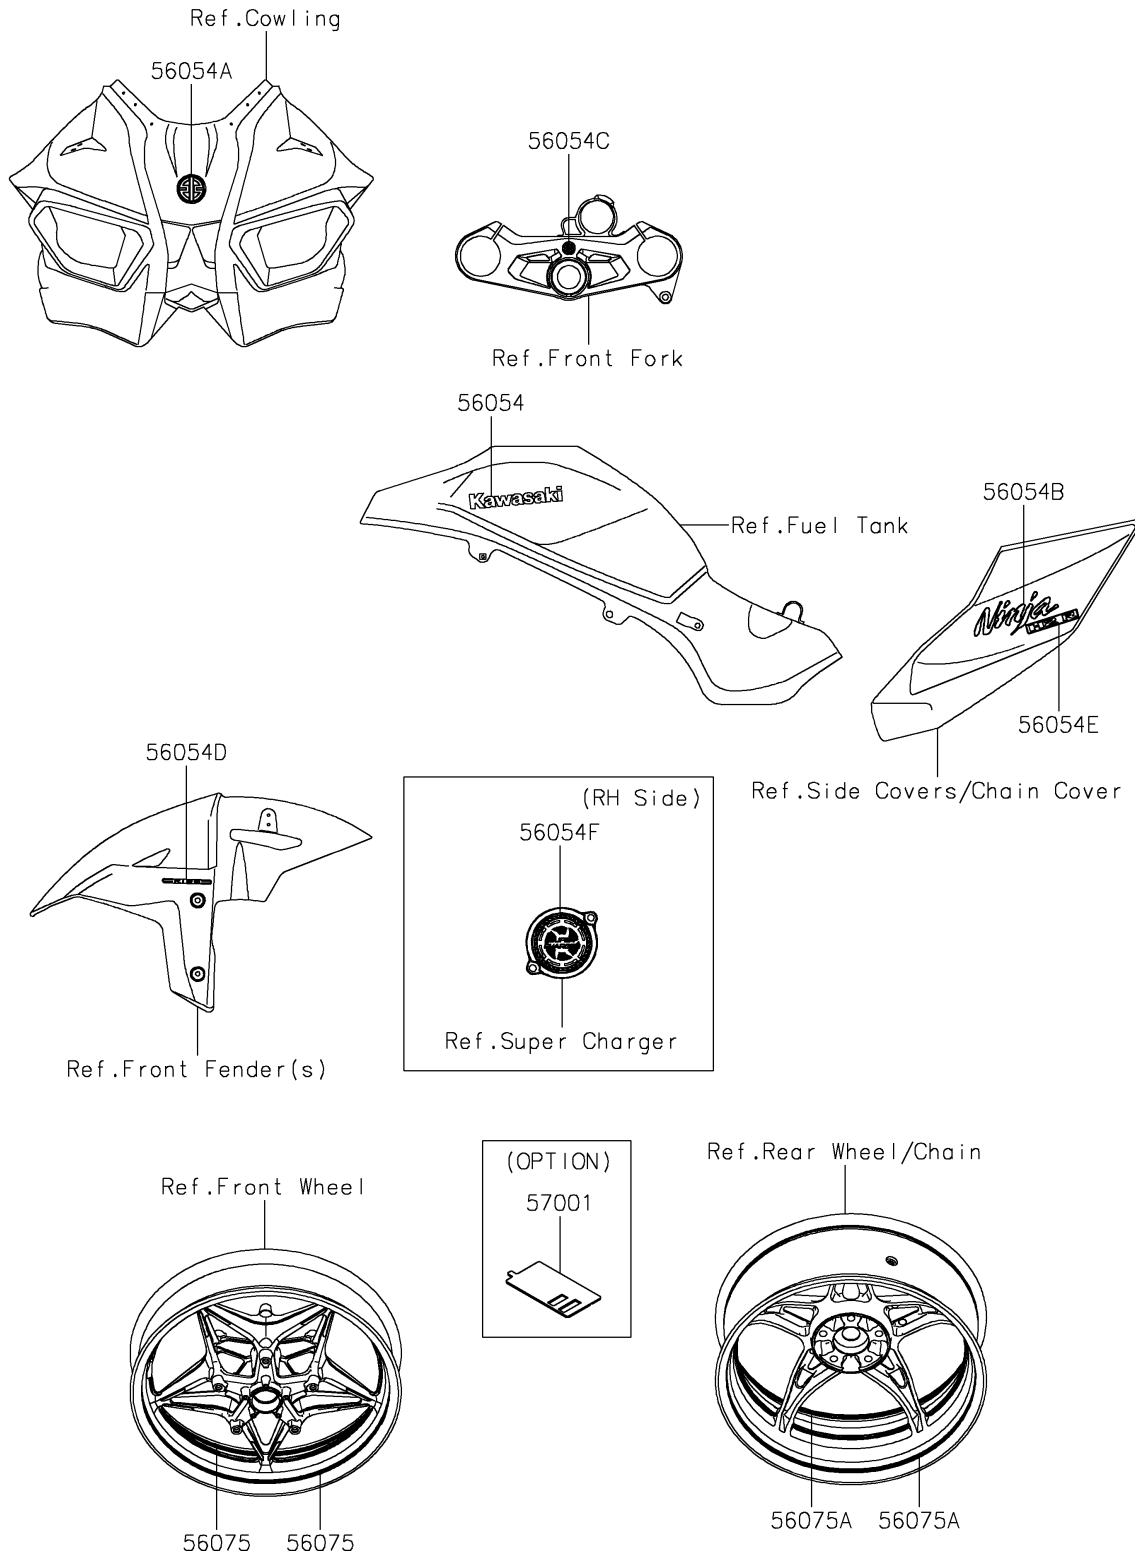

2022 NINJA H2®R

PARTS DIAGRAM

Decals

F2861