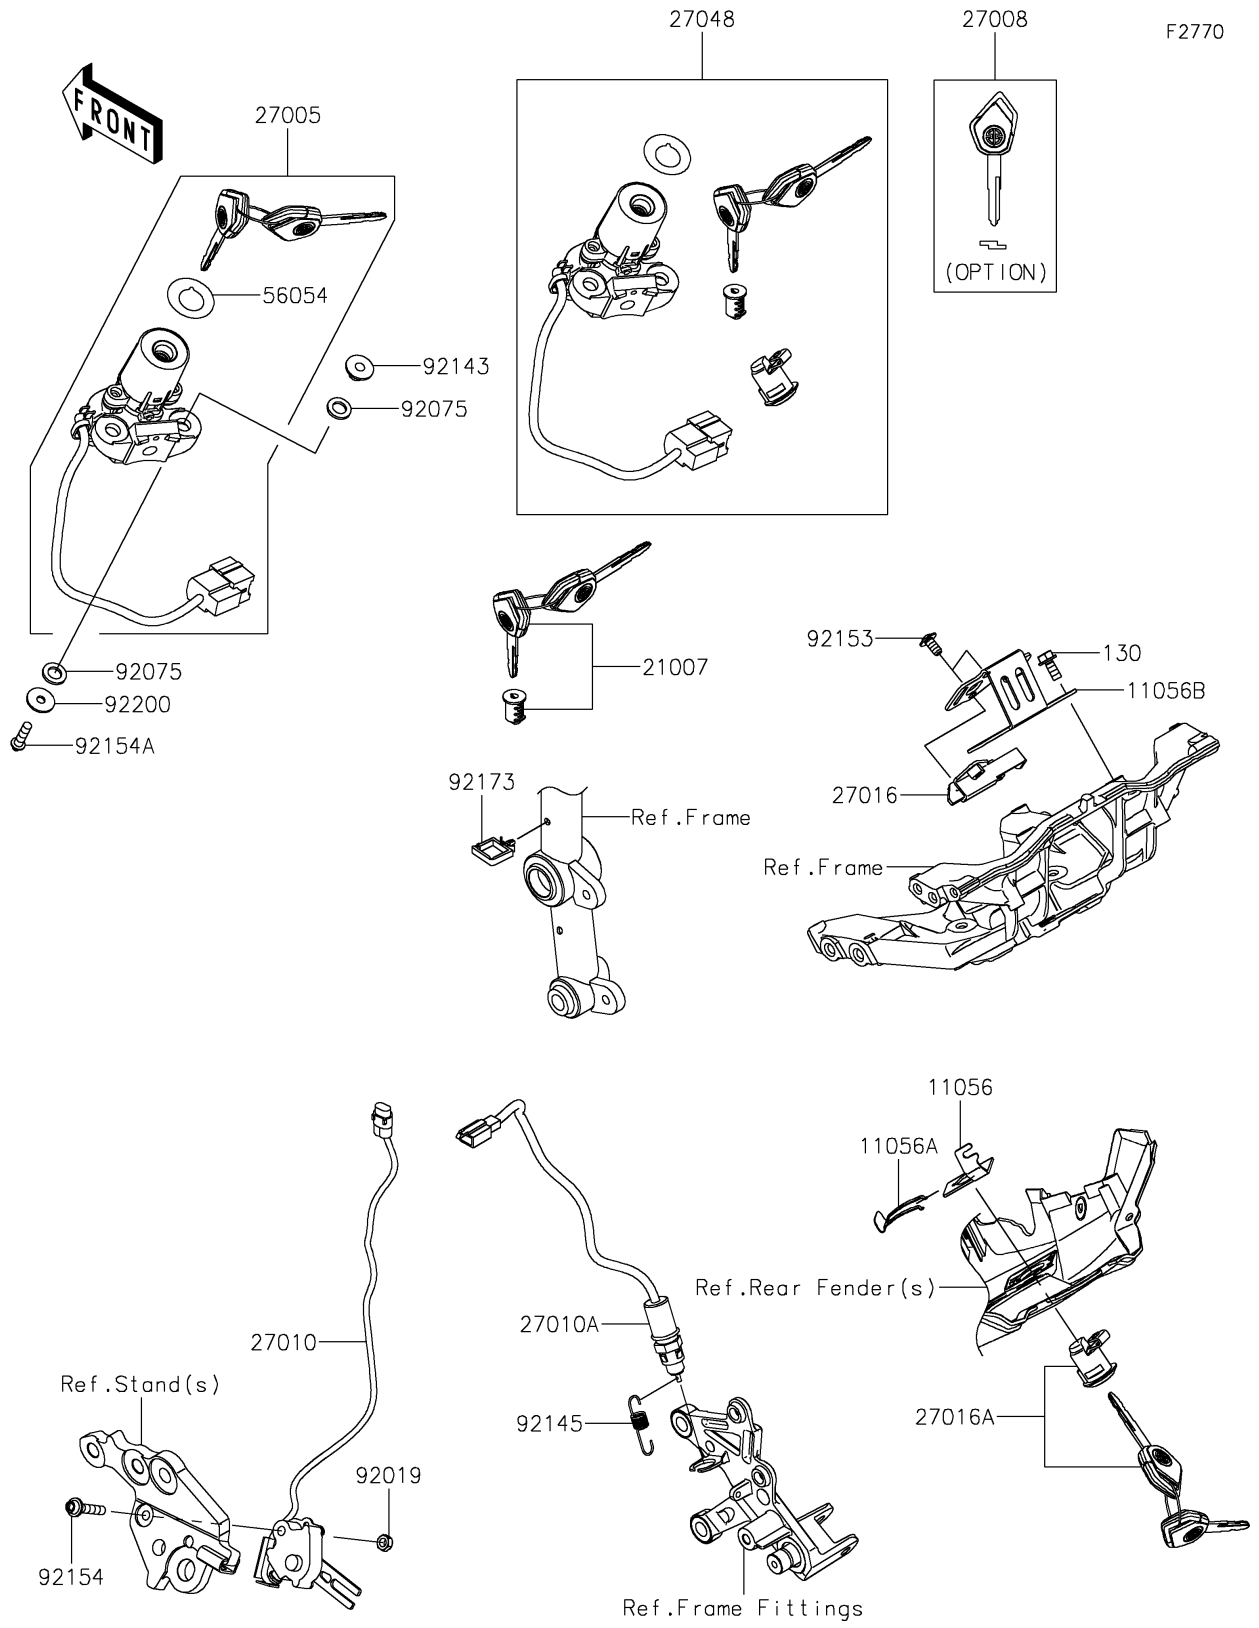

2022 NINJA H2[®]R

PARTS DIAGRAM

Ignition Switch/Locks/Reflectors

2022 NINJA H2[®] R

PARTS LIST

Ignition Switch/Locks/Reflectors

ITEM NAME	PART NUMBER	QUANTITY
-----------	-------------	----------
