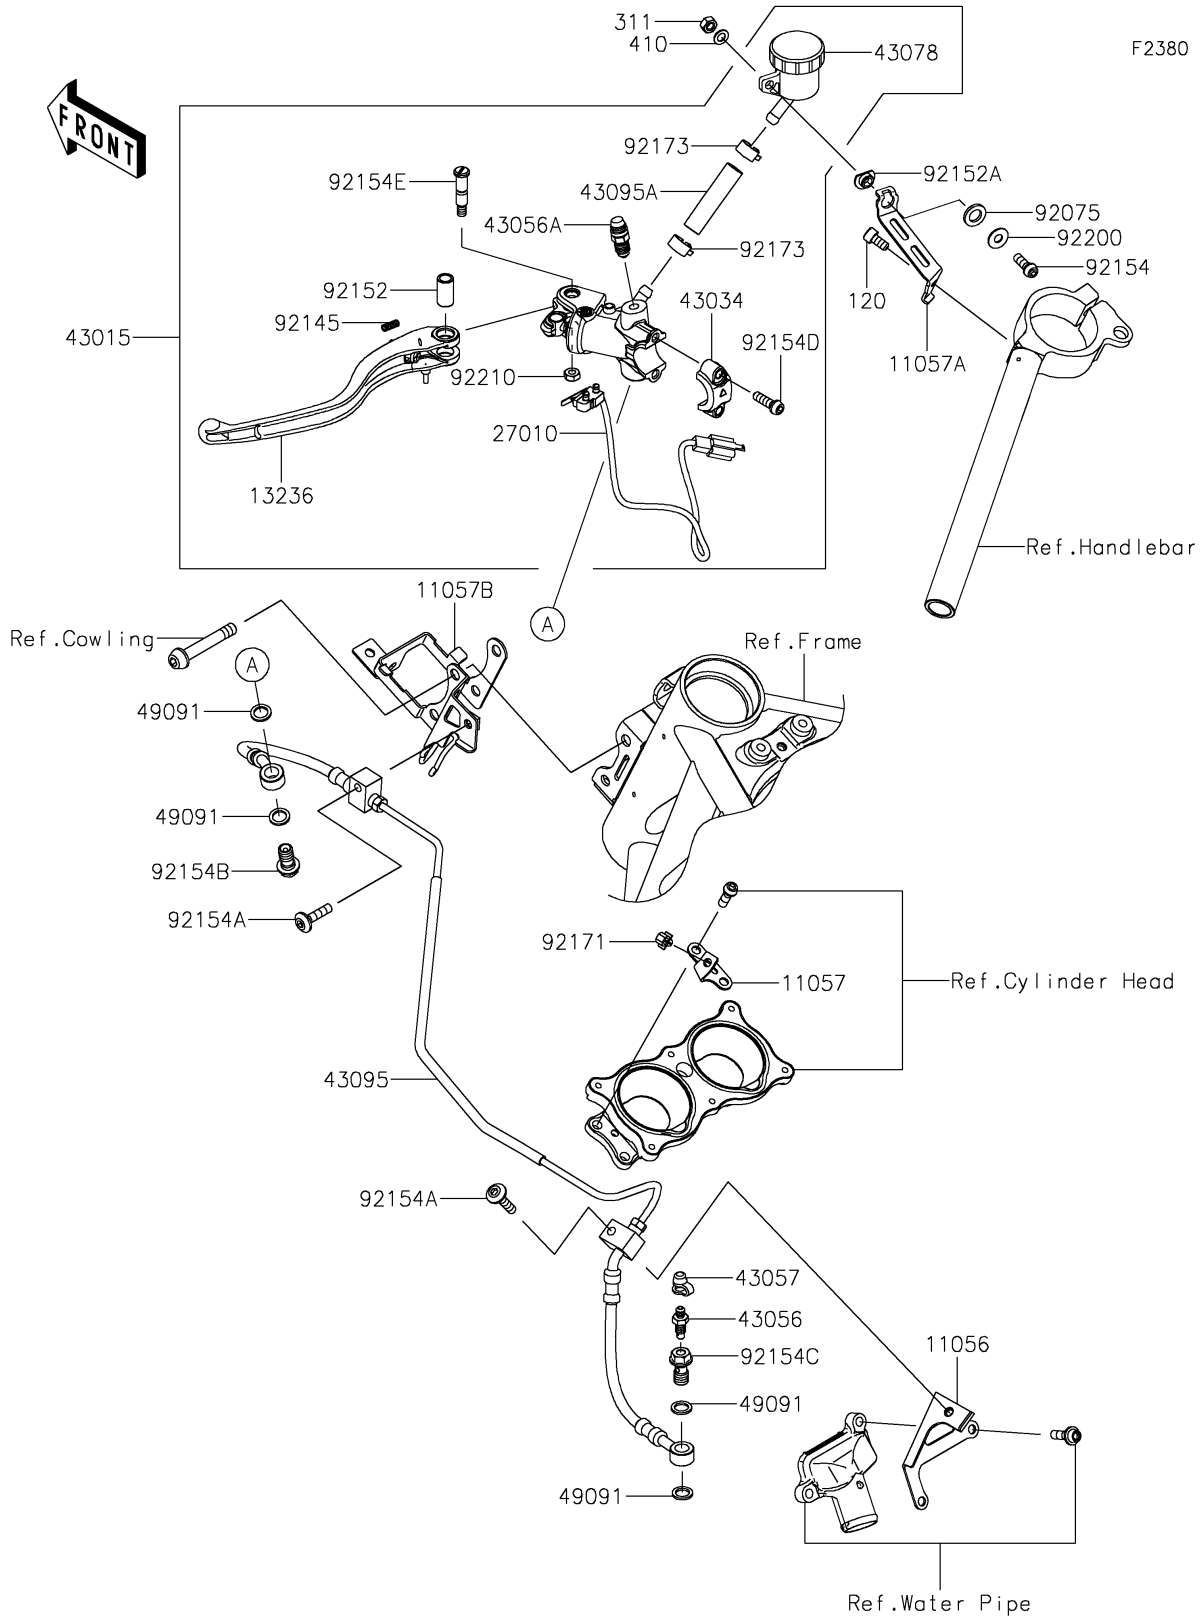

2025 NINJA H2[®]R ABS

PARTS DIAGRAM

Clutch Master Cylinder

2025 NINJA H2[®]R ABS

PARTS LIST

Clutch Master Cylinder

ITEM NAME

PART NUMBER

QUANTITY
