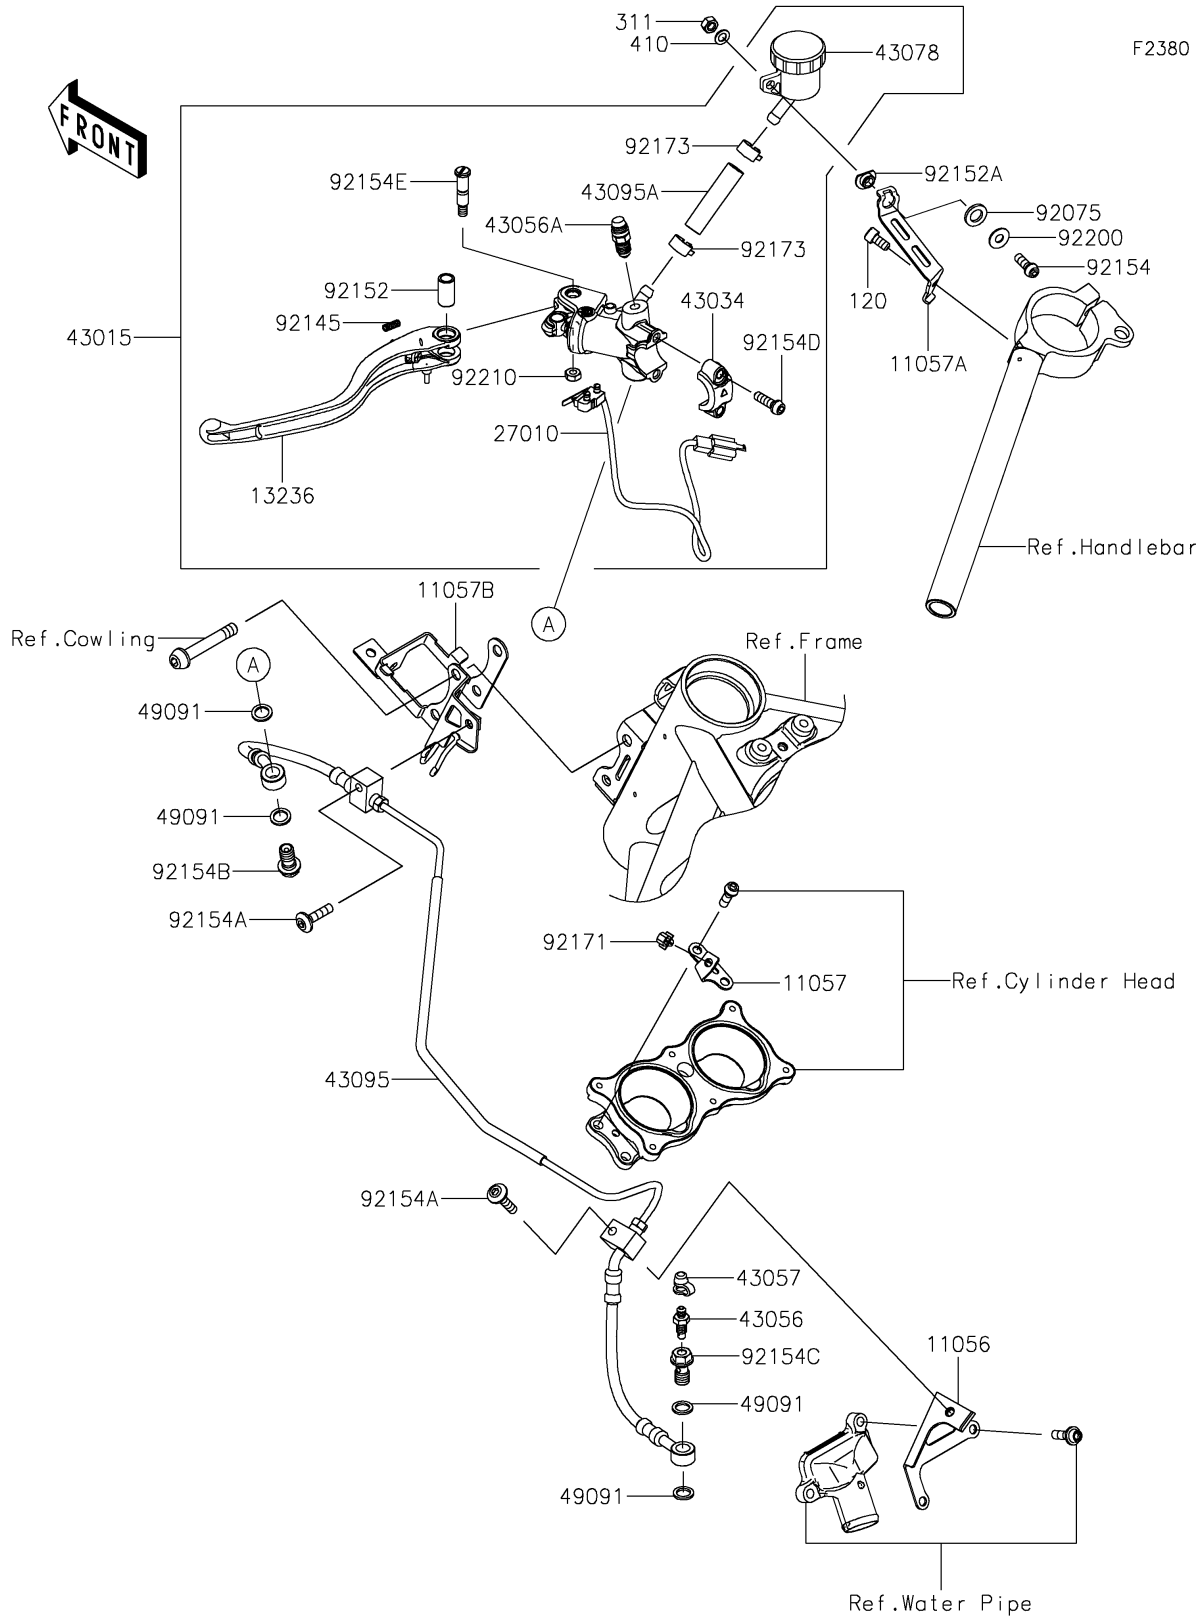

2021 NINJA H2®R

PARTS DIAGRAM

Clutch Master Cylinder

2021 NINJA H2[®]R

PARTS LIST

Clutch Master Cylinder

ITEM NAME

PART NUMBER

QUANTITY
