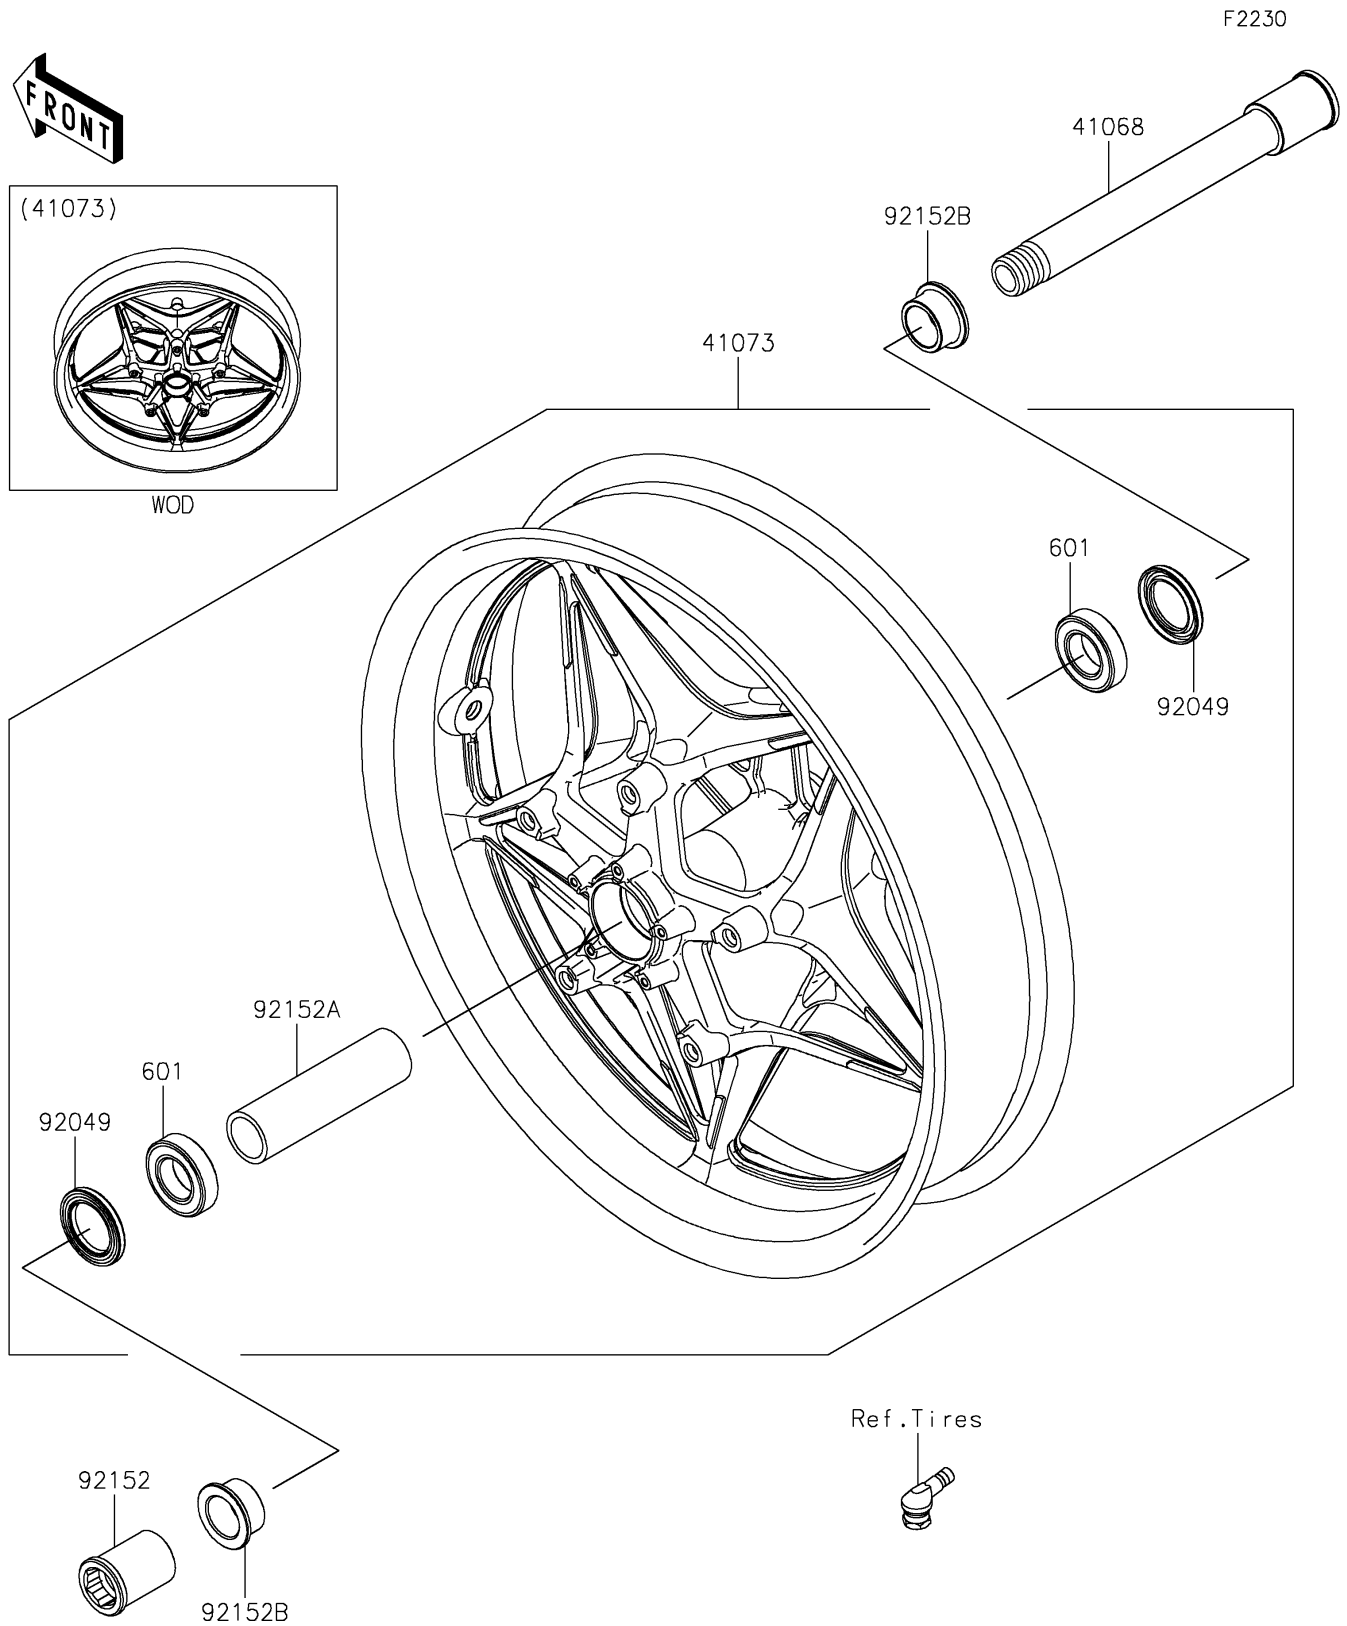

2021 NINJA H2[®]R

PARTS DIAGRAM

Front Wheel

F2230

WOD

2021 NINJA H2[®]R

PARTS LIST

Front Wheel

Kawasaki

Let the Good Times Roll[®]

ITEM NAME

PART NUMBER

QUANTITY
