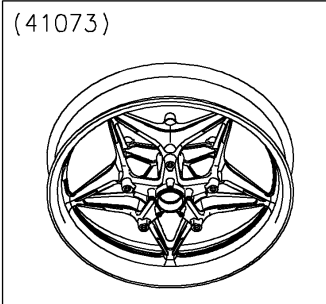

2021 NINJA H2[®]R

PARTS DIAGRAM

Front Wheel

F2230

WOD

2021 NINJA H2[®]R

PARTS LIST

Front Wheel

Kawasaki

Let the Good Times Roll[®]

ITEM NAME

PART NUMBER

QUANTITY
