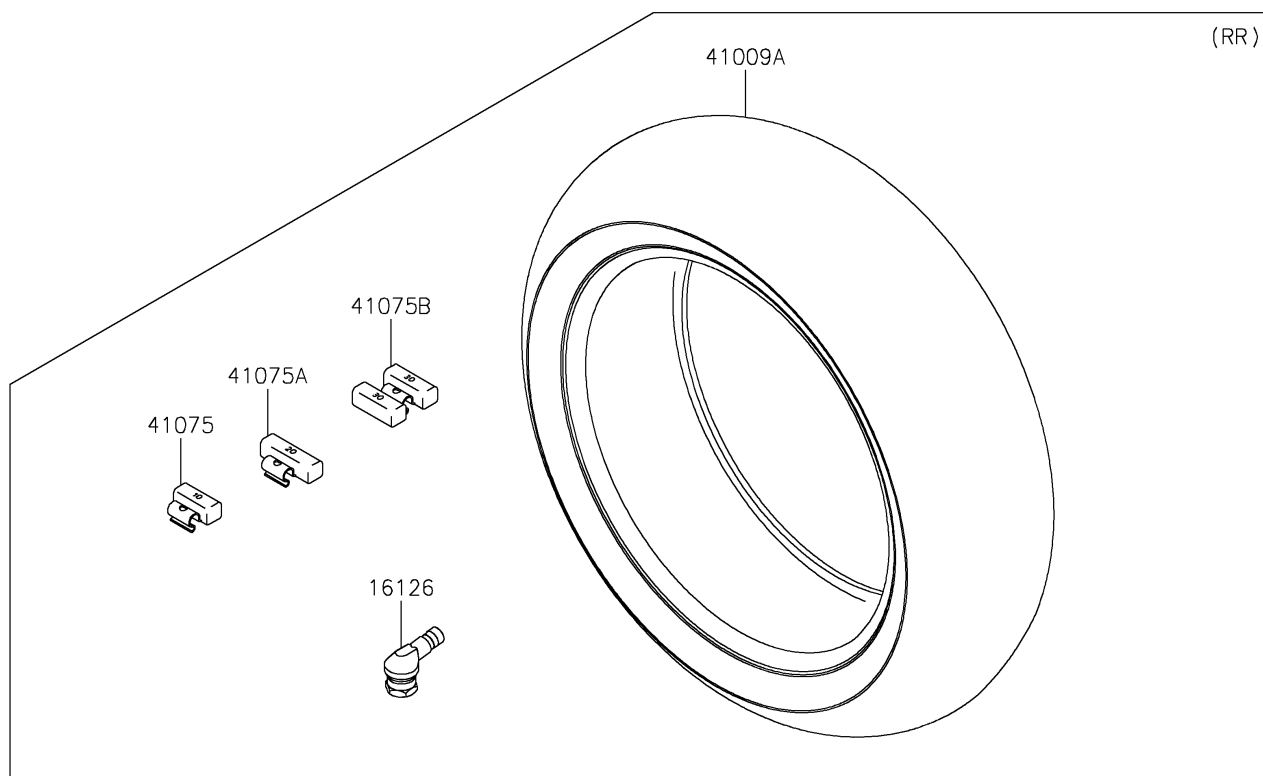

2022 NINJA H2® R

PARTS DIAGRAM

Tires

F2210