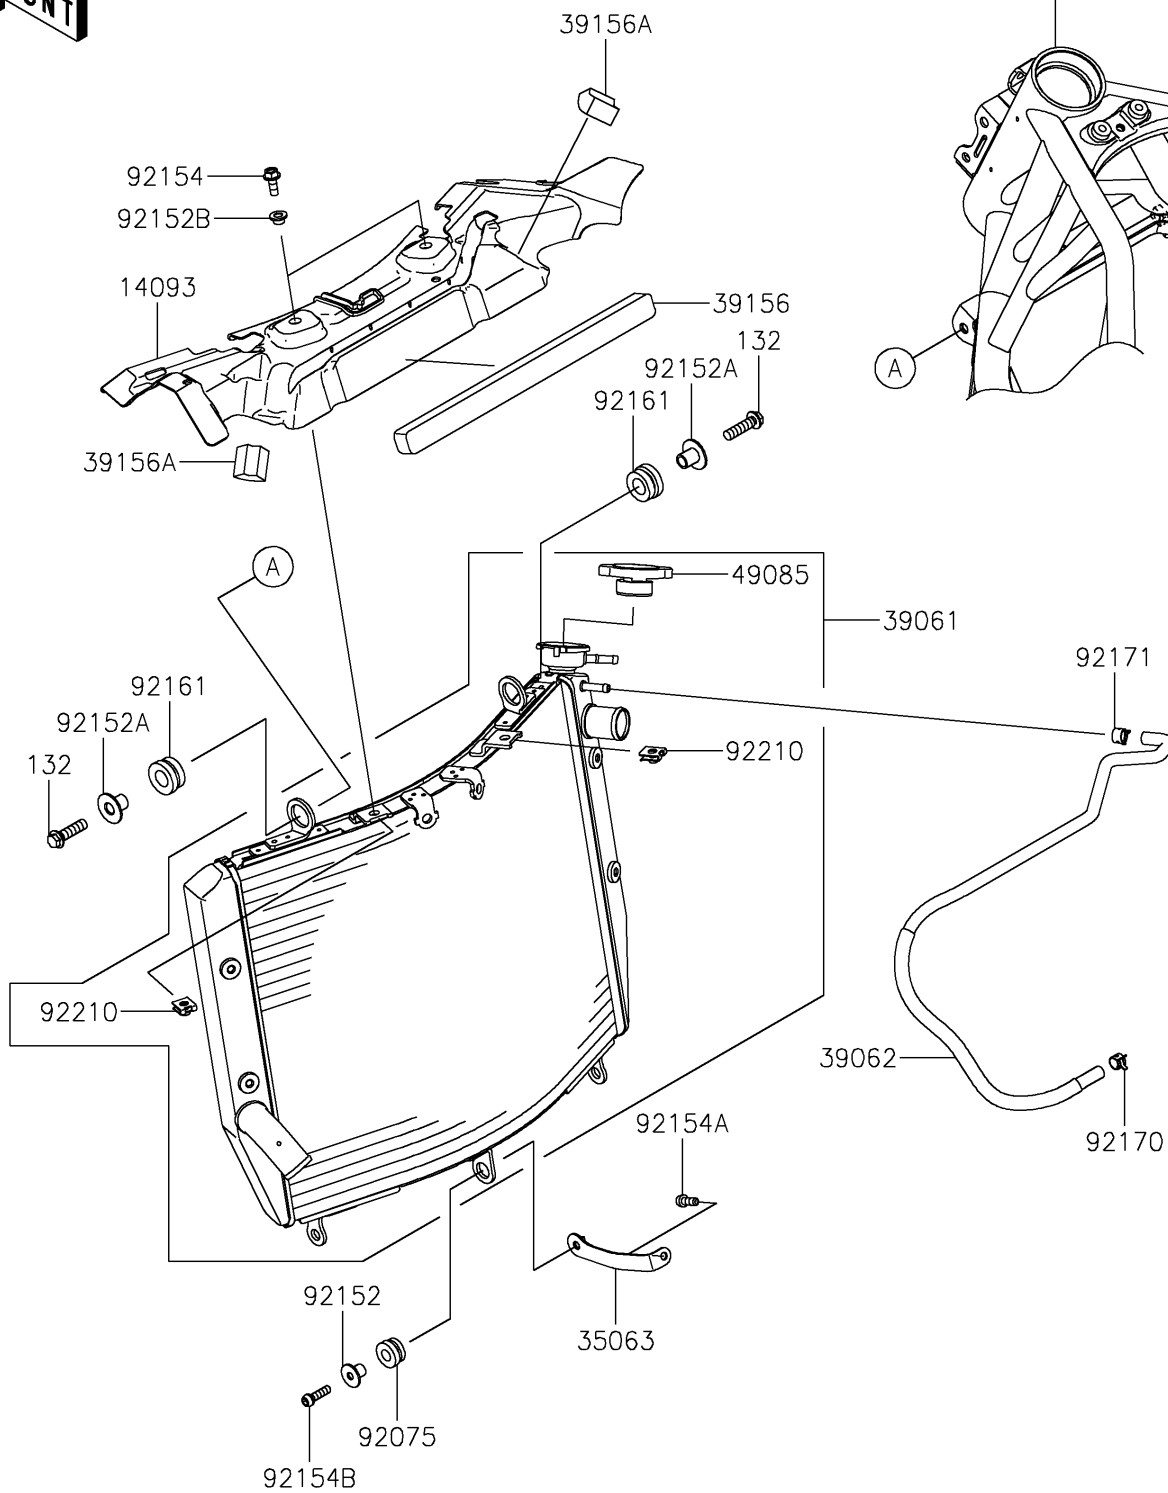

2022 NINJA H2®R

PARTS DIAGRAM

Radiator

E3032

2022 NINJA H2® R

PARTS LIST

Radiator

ITEM NAME	PART NUMBER	QUANTITY
COVER,HEAT (Ref # 14093)	14093-0158	1
STAY,RADIATOR (Ref # 35063)	35063-0997	1
RADIATOR-ASSY (Ref # 39061)	39061-0698	1
HOSE-COOLING,AIR BLEED (Ref # 39062)	39062-0688	1
PAD,20X285X15 (Ref # 39156)	39156-1840	1
PAD,27X27X15 (Ref # 39156A)	39156-1841	2
CAP-ASSY-PRESSURE (Ref # 49085)	49085-0006	1
DAMPER,RUBBER (Ref # 92075)	92075-1123	1
COLLAR,6.5X10X13.1 (Ref # 92152)	92152-0332	1
COLLAR (Ref # 92152A)	92152-0439	2
COLLAR (Ref # 92152B)	92152-2111	2
BOLT,FLANGED,6X16 (Ref # 92154)	92154-0887	2
BOLT,SOCKET,6X16 (Ref # 92154A)	92154-1454	1
BOLT,SOCKET,6X22 (Ref # 92154B)	92154-1456	1
DAMPER (Ref # 92161)	92161-0304	2
CLAMP (Ref # 92170)	92170-1493	1
CLAMP (Ref # 92171)	92171-0719	1
NUT (Ref # 92210)	92210-1323	2
BOLT-FLANGED-SMALL,8X30 (Ref # 132)	132BC0830	2