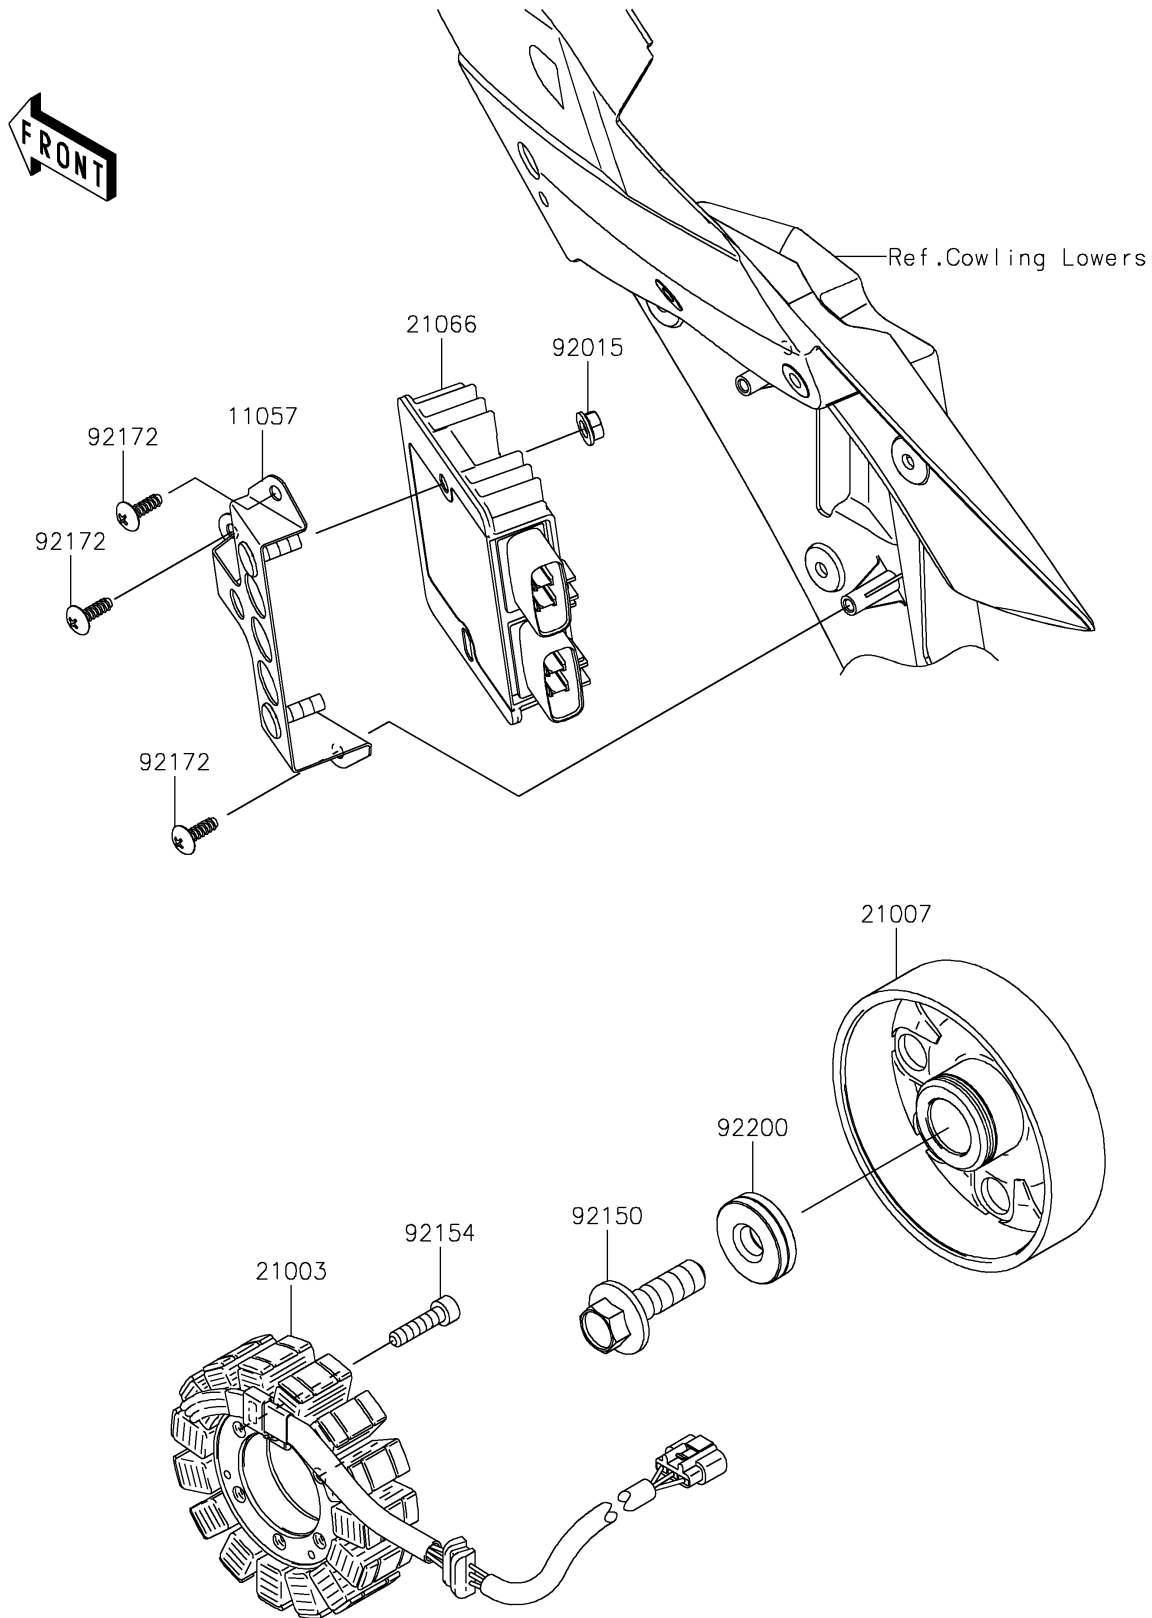

2022 NINJA H2[®]R

PARTS DIAGRAM

Generator

E1810

2022 NINJA H2® R

PARTS LIST

Generator

ITEM NAME	PART NUMBER	QUANTITY
BRACKET,REGULATOR (Ref # 11057)	11057-0780	1
STATOR (Ref # 21003)	21003-0169	1
ROTOR (Ref # 21007)	21007-0611	1
REGULATOR-VOLTAGE (Ref # 21066)	21066-0745	1
NUT,FLANGED,6MM (Ref # 92015)	92015-1367	2
BOLT,12X40 (Ref # 92150)	92150-1717	1
BOLT,SOCKET,6X25 (Ref # 92154)	92154-0477	4
SCREW,TAPPING,5X16 (Ref # 92172)	92172-0175	3
WASHER,12X34X9 (Ref # 92200)	92200-0369	1