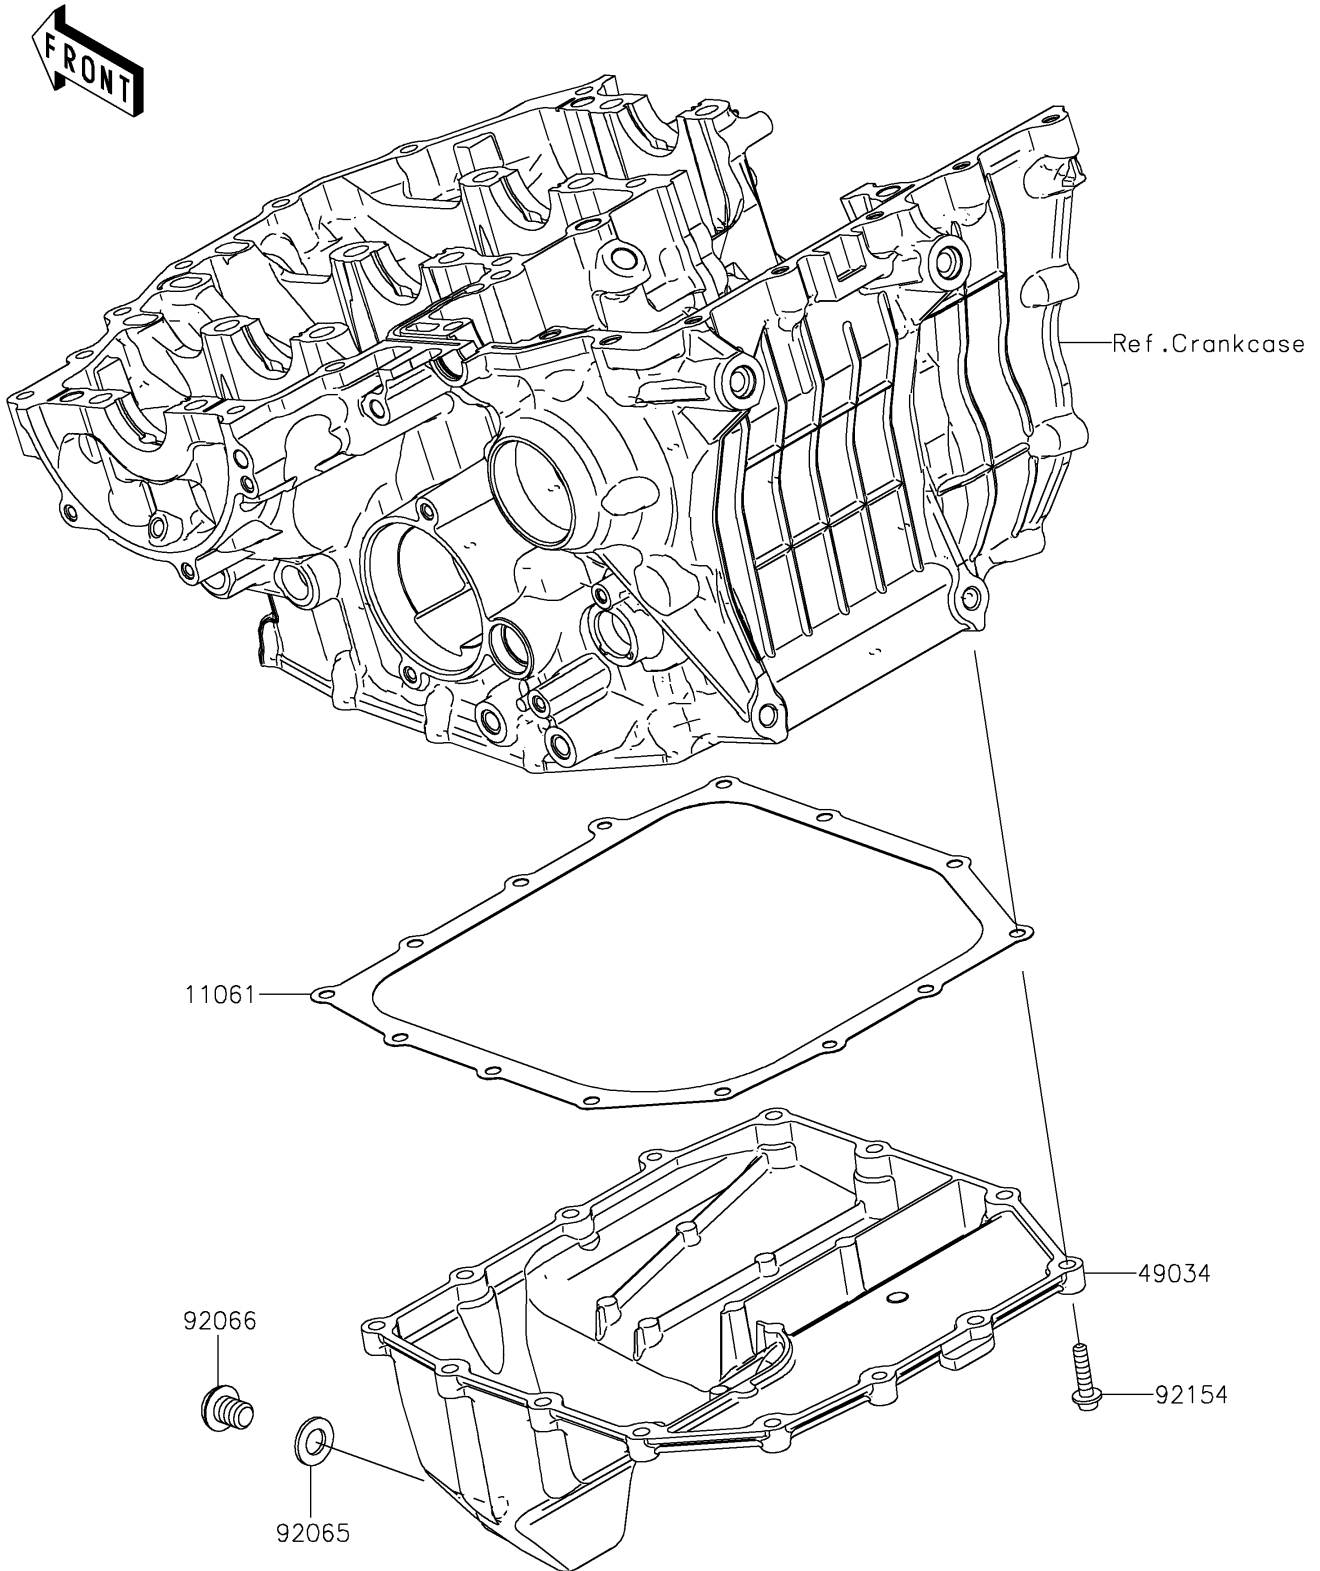

2025 NINJA H2[®]R ABS

PARTS DIAGRAM

Oil Pan

E1434

2025 NINJA H2[®]R ABS

PARTS LIST

Oil Pan

ITEM NAME

PART NUMBER

QUANTITY
