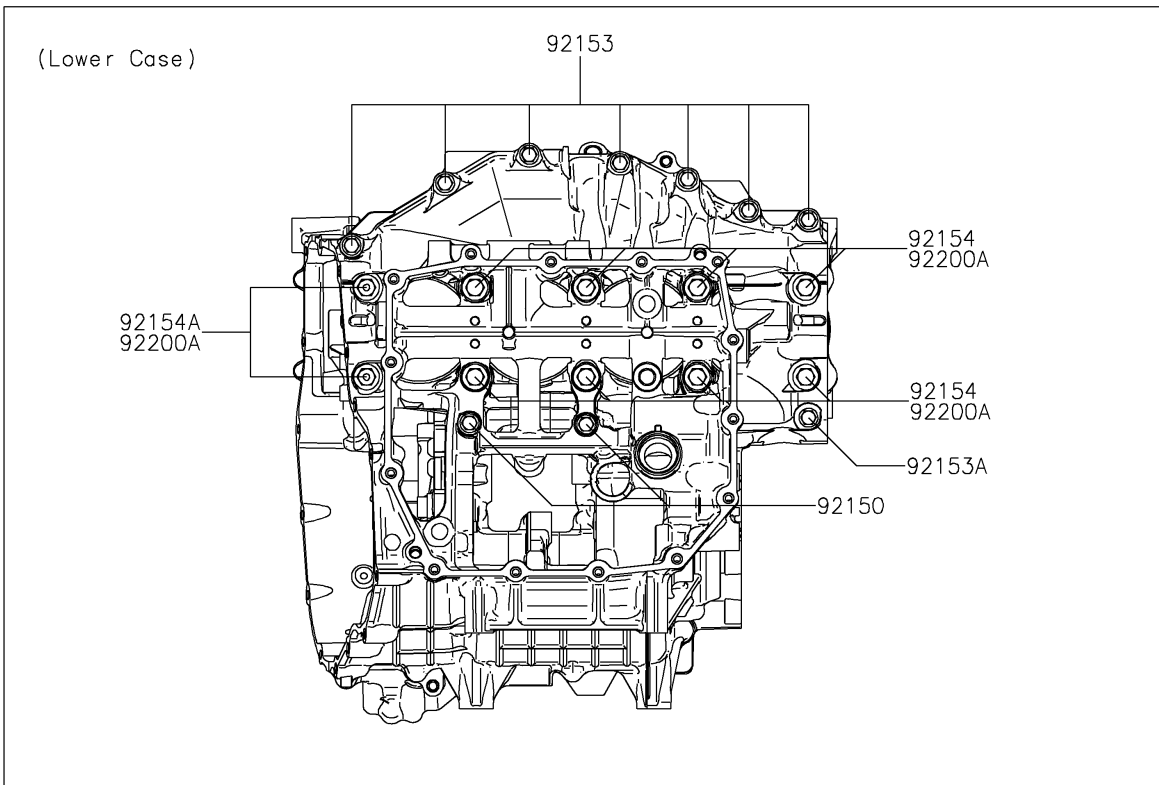

2023 NINJA H2[®]R

PARTS DIAGRAM

Crankcase Bolt Pattern

E1412

2023 NINJA H2[®] R

PARTS LIST

Crankcase Bolt Pattern

ITEM NAME

PART NUMBER

QUANTITY
