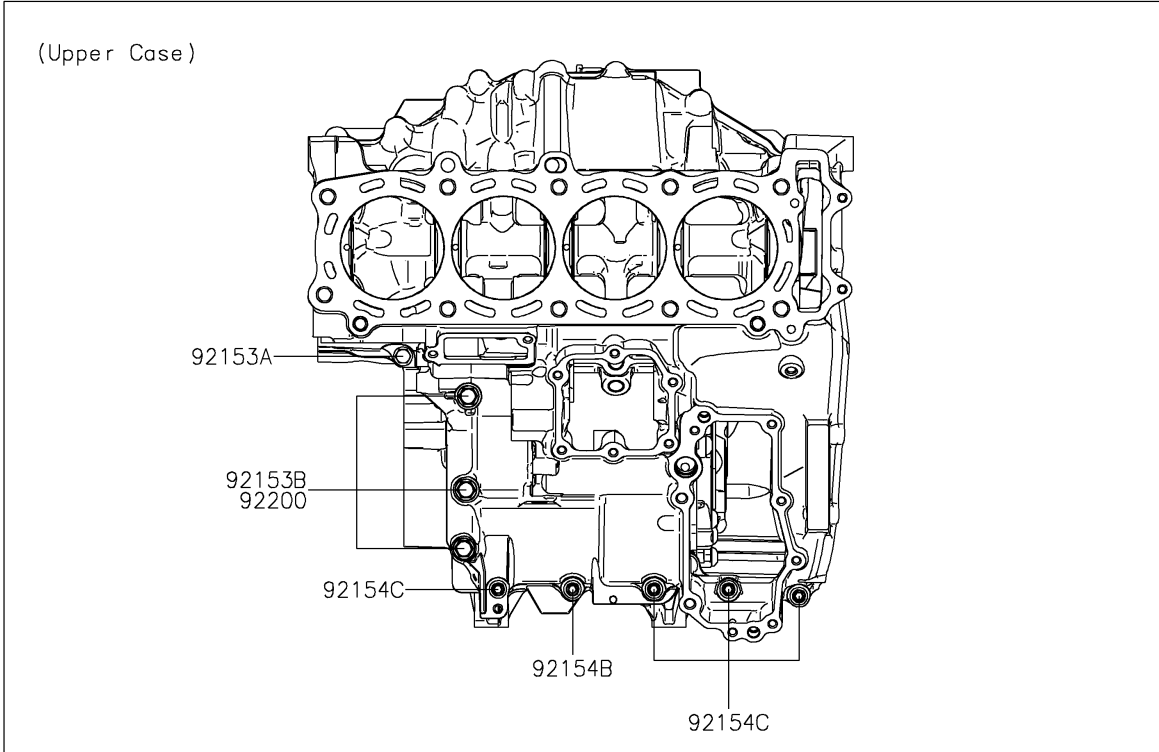

2023 NINJA H2[®]R

PARTS DIAGRAM

Crankcase Bolt Pattern

E1412

2023 NINJA H2[®] R

PARTS LIST

Crankcase Bolt Pattern

ITEM NAME

PART NUMBER

QUANTITY
