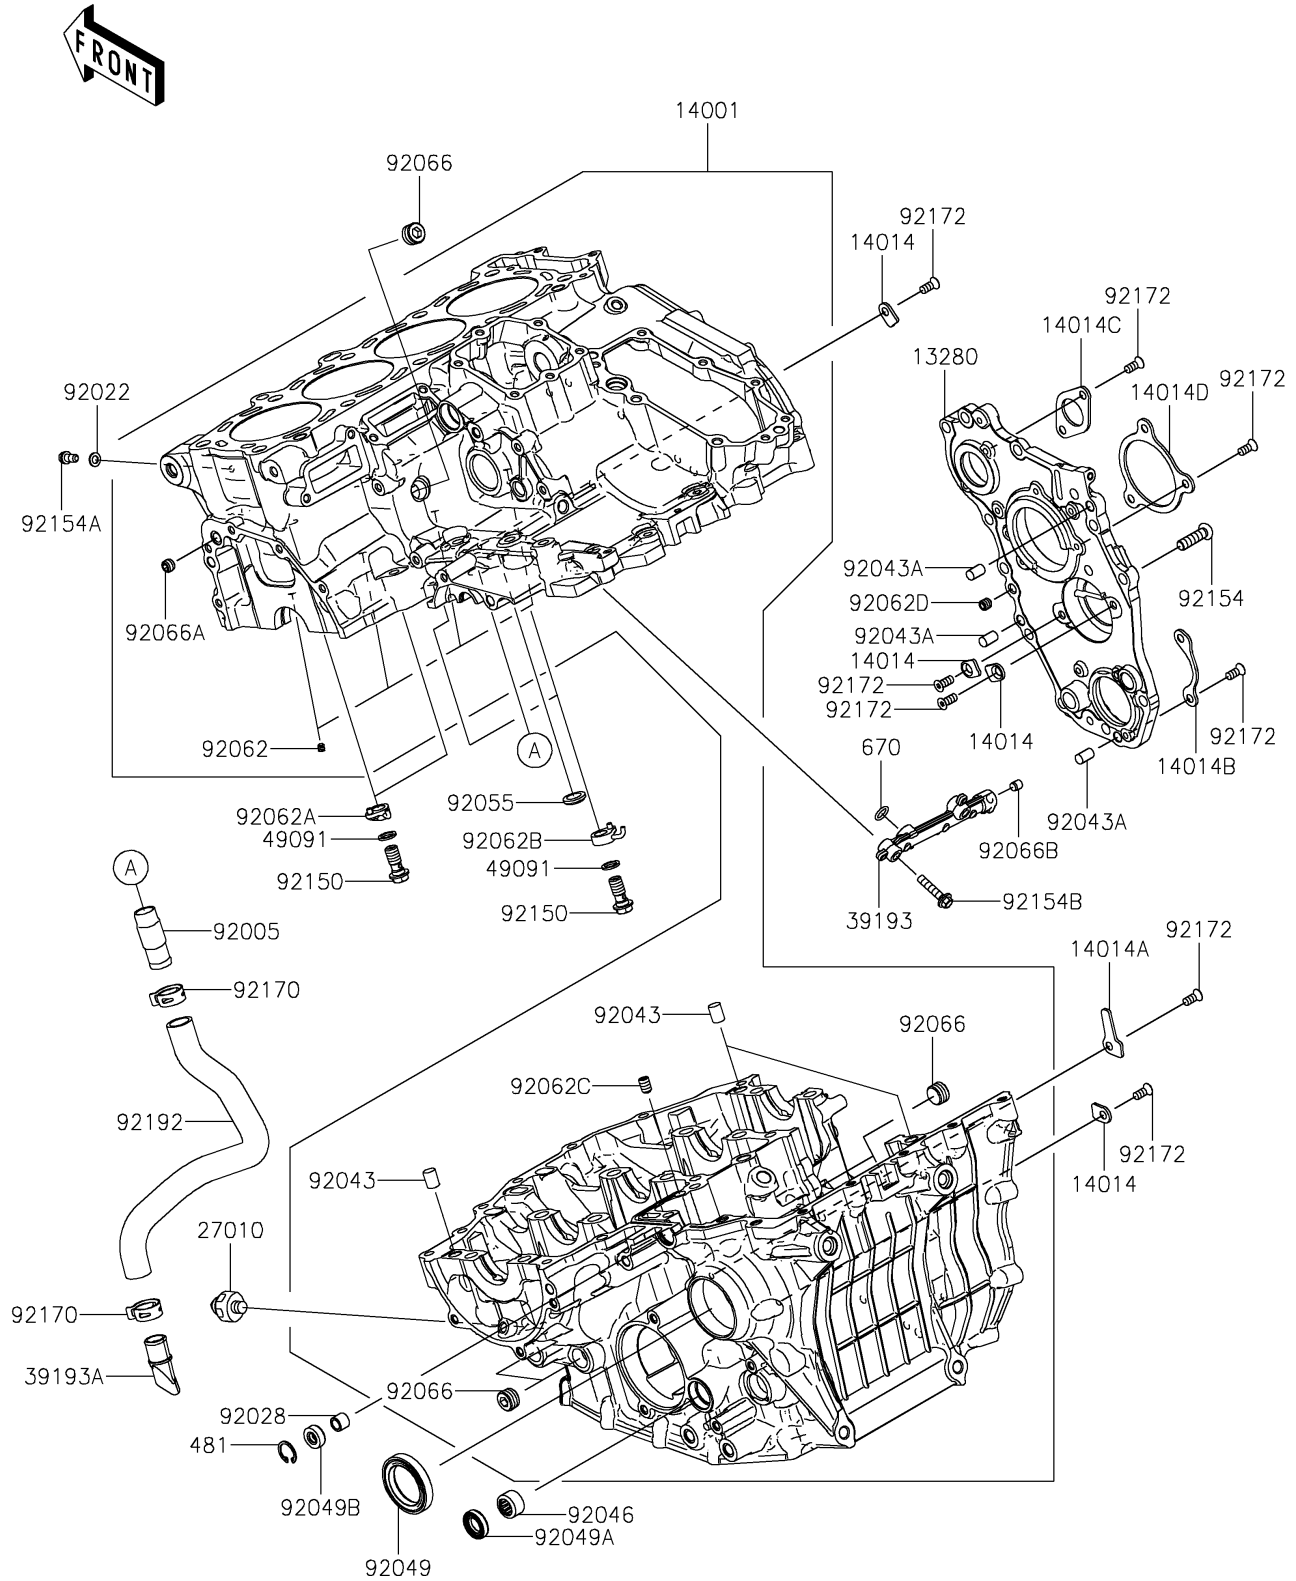

2021 NINJA H2[®]R

PARTS DIAGRAM

Crankcase

E1411

2021 NINJA H2[®]R

PARTS LIST

Crankcase

Kawasaki

Let the Good Times Roll[®]

ITEM NAME

PART NUMBER

QUANTITY
