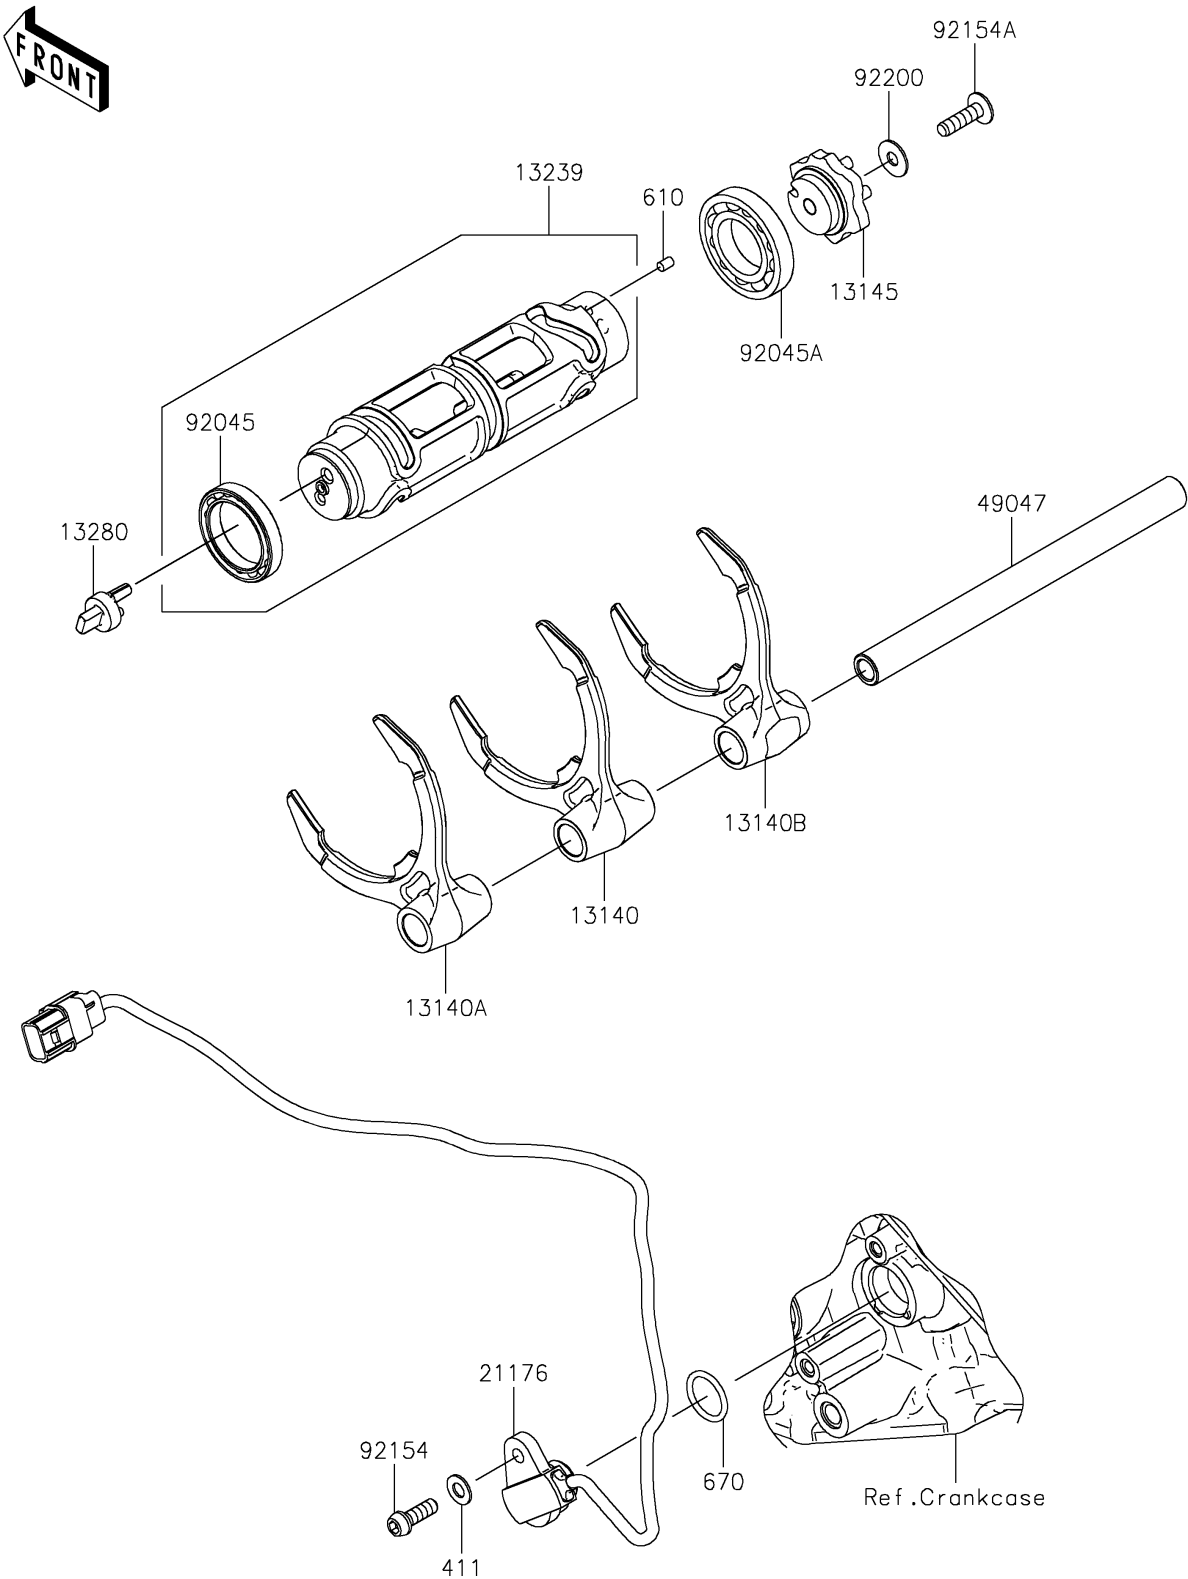

2023 NINJA H2[®]R

PARTS DIAGRAM

Gear Change Drum/Shift Fork(s)

E1362

2023 NINJA H2[®] R

PARTS LIST

Gear Change Drum/Shift Fork(s)

ITEM NAME

PART NUMBER

QUANTITY
