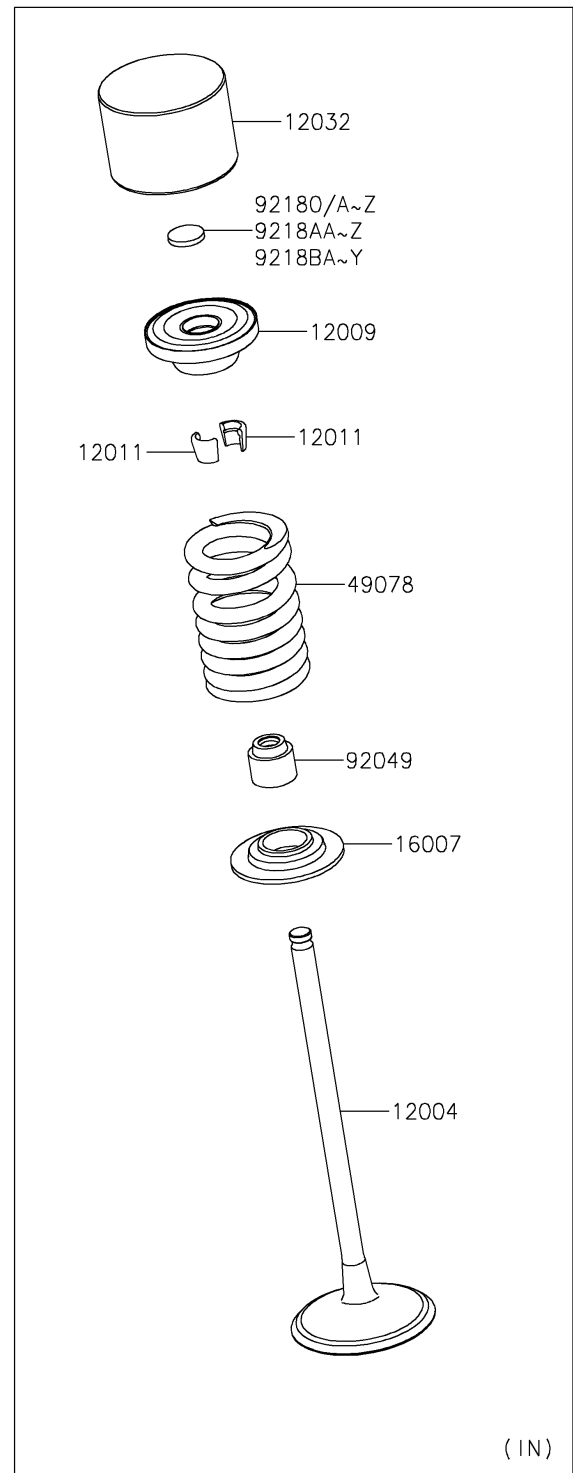

2025 NINJA H2[®]R ABS

PARTS DIAGRAM

Valve(s)

E1210

2025 NINJA H2[®]R ABS

PARTS LIST

Valve(s)

ITEM NAME

PART NUMBER

QUANTITY
