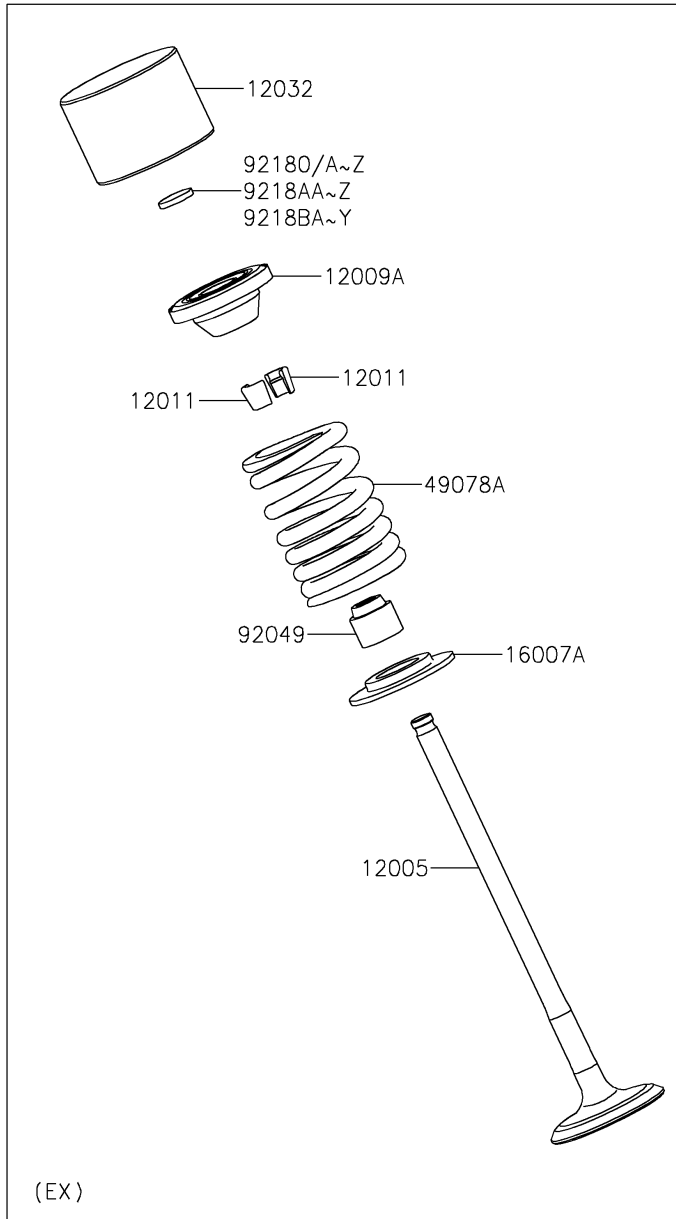

2025 NINJA H2[®]R ABS

PARTS DIAGRAM

Valve(s)

E1210

2025 NINJA H2[®]R ABS

PARTS LIST

Valve(s)

ITEM NAME

PART NUMBER

QUANTITY
