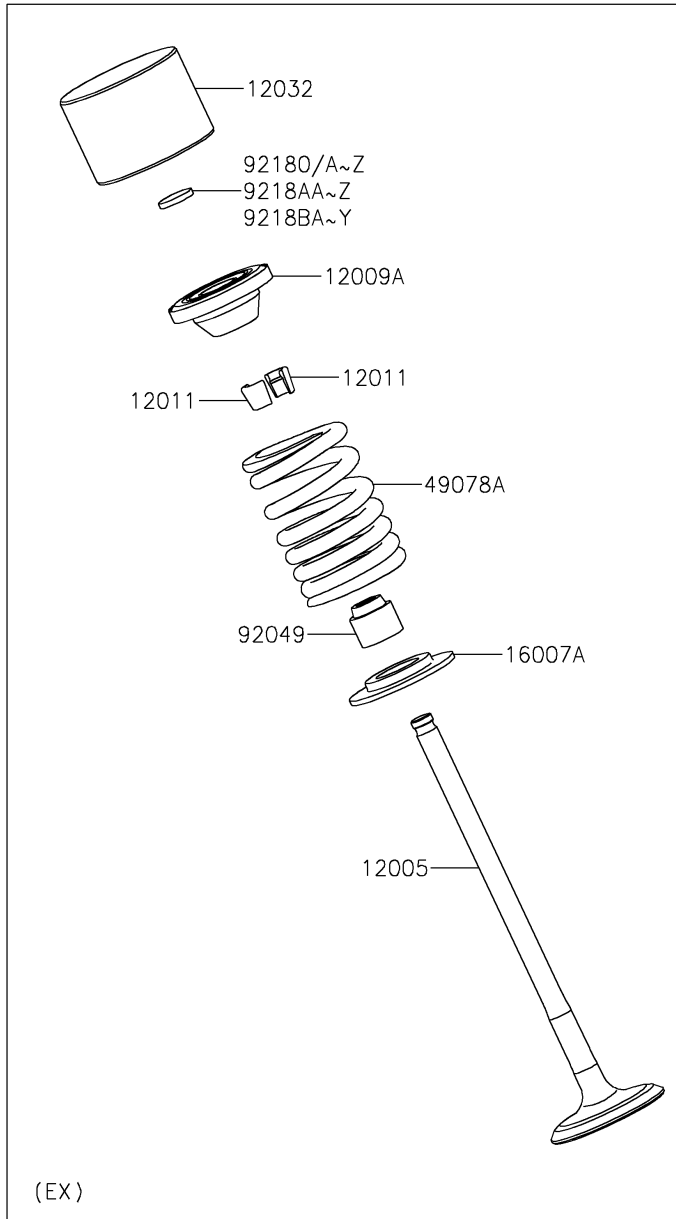

2023 NINJA H2[®]R

PARTS DIAGRAM

Valve(s)

E1210

2023 NINJA H2[®] R

PARTS LIST

Valve(s)

ITEM NAME

PART NUMBER

QUANTITY
