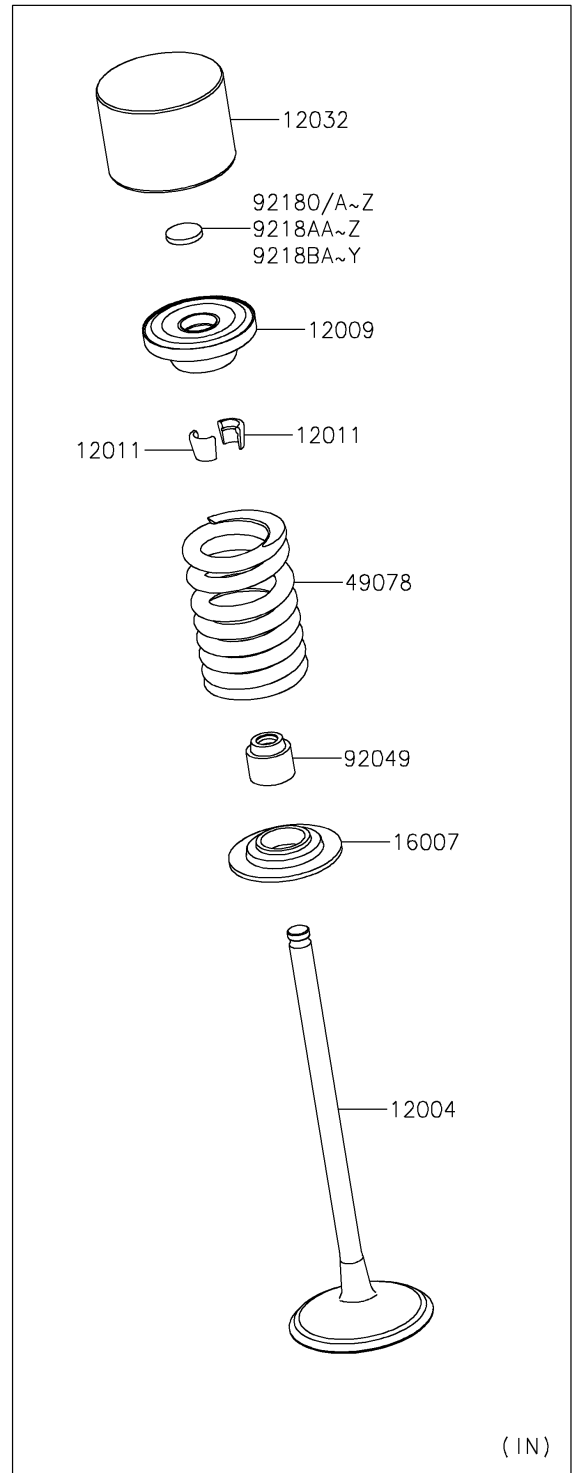

2022 NINJA H2[®]R

PARTS DIAGRAM

Valve(s)

E1210

2022 NINJA H2[®] R

PARTS LIST

Valve(s)

ITEM NAME

PART NUMBER

QUANTITY
