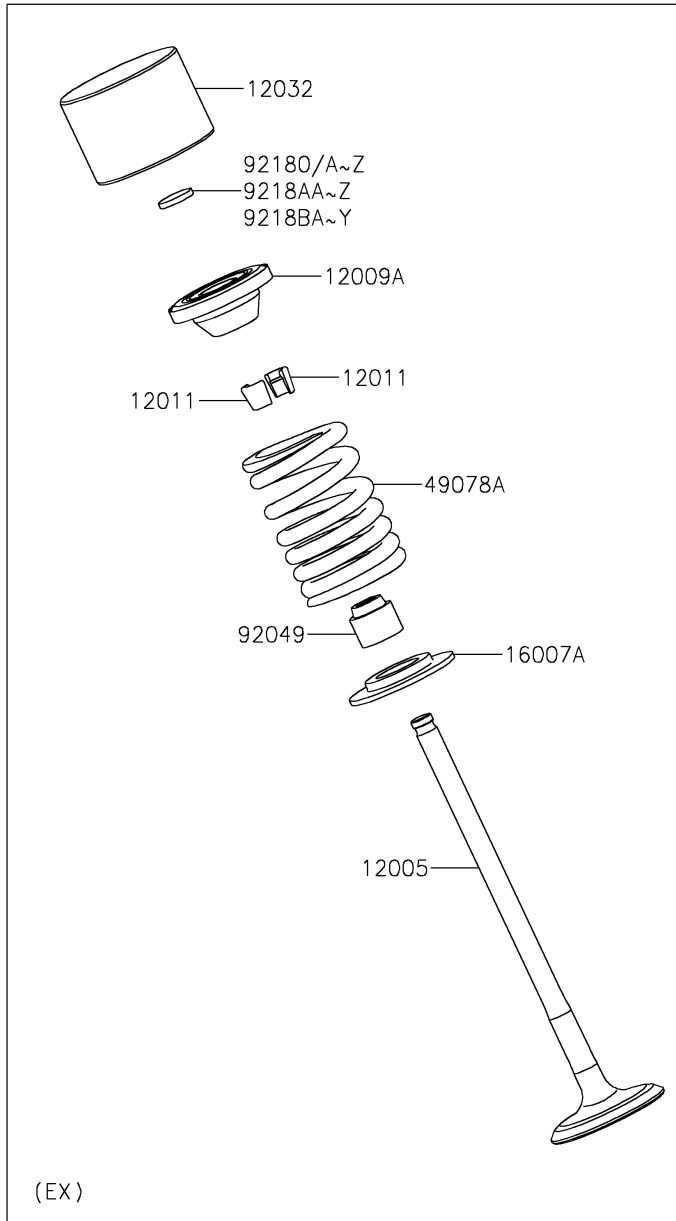

2022 NINJA H2[®]R

PARTS DIAGRAM

Valve(s)

E1210

2022 NINJA H2[®] R

PARTS LIST

Valve(s)

ITEM NAME

PART NUMBER

QUANTITY
