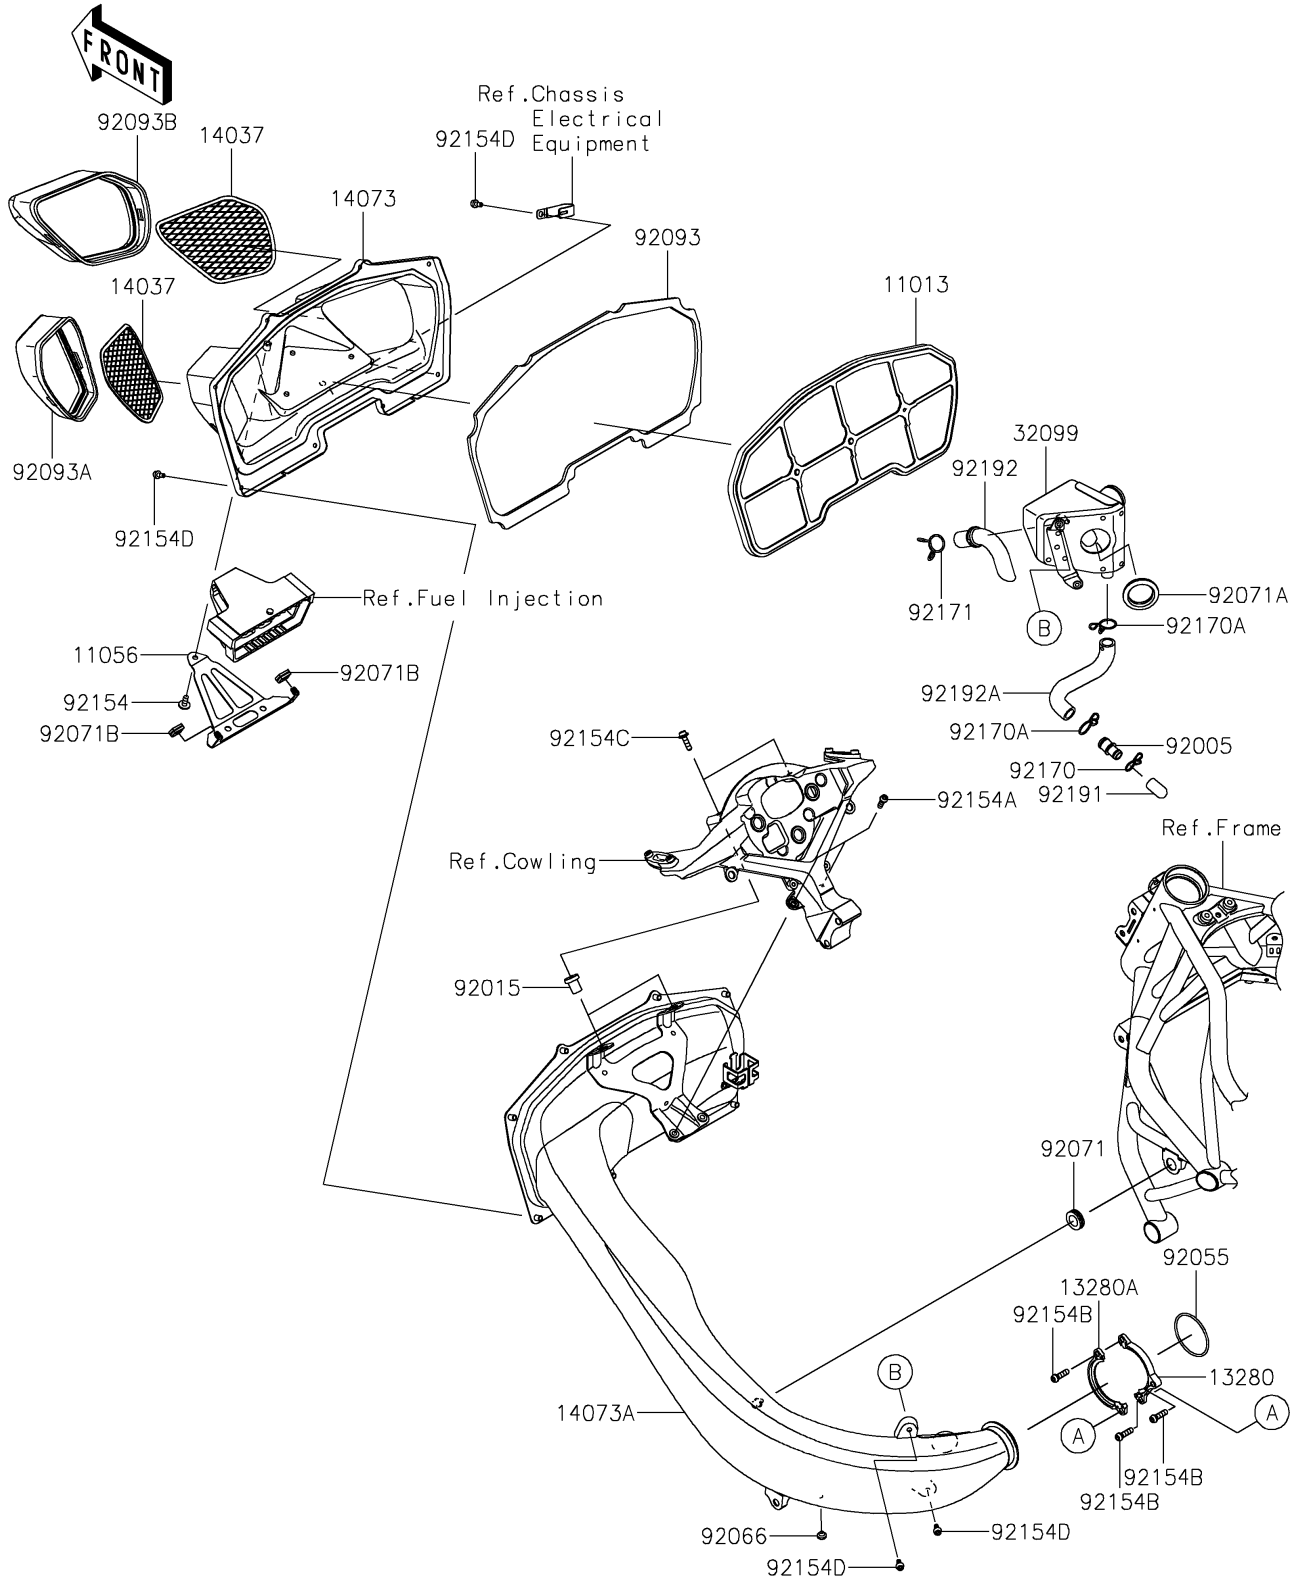

2025 NINJA H2[®]R ABS

PARTS DIAGRAM

Air Cleaner

E1130

2025 NINJA H2[®]R ABS

PARTS LIST

Air Cleaner

ITEM NAME

PART NUMBER

QUANTITY
