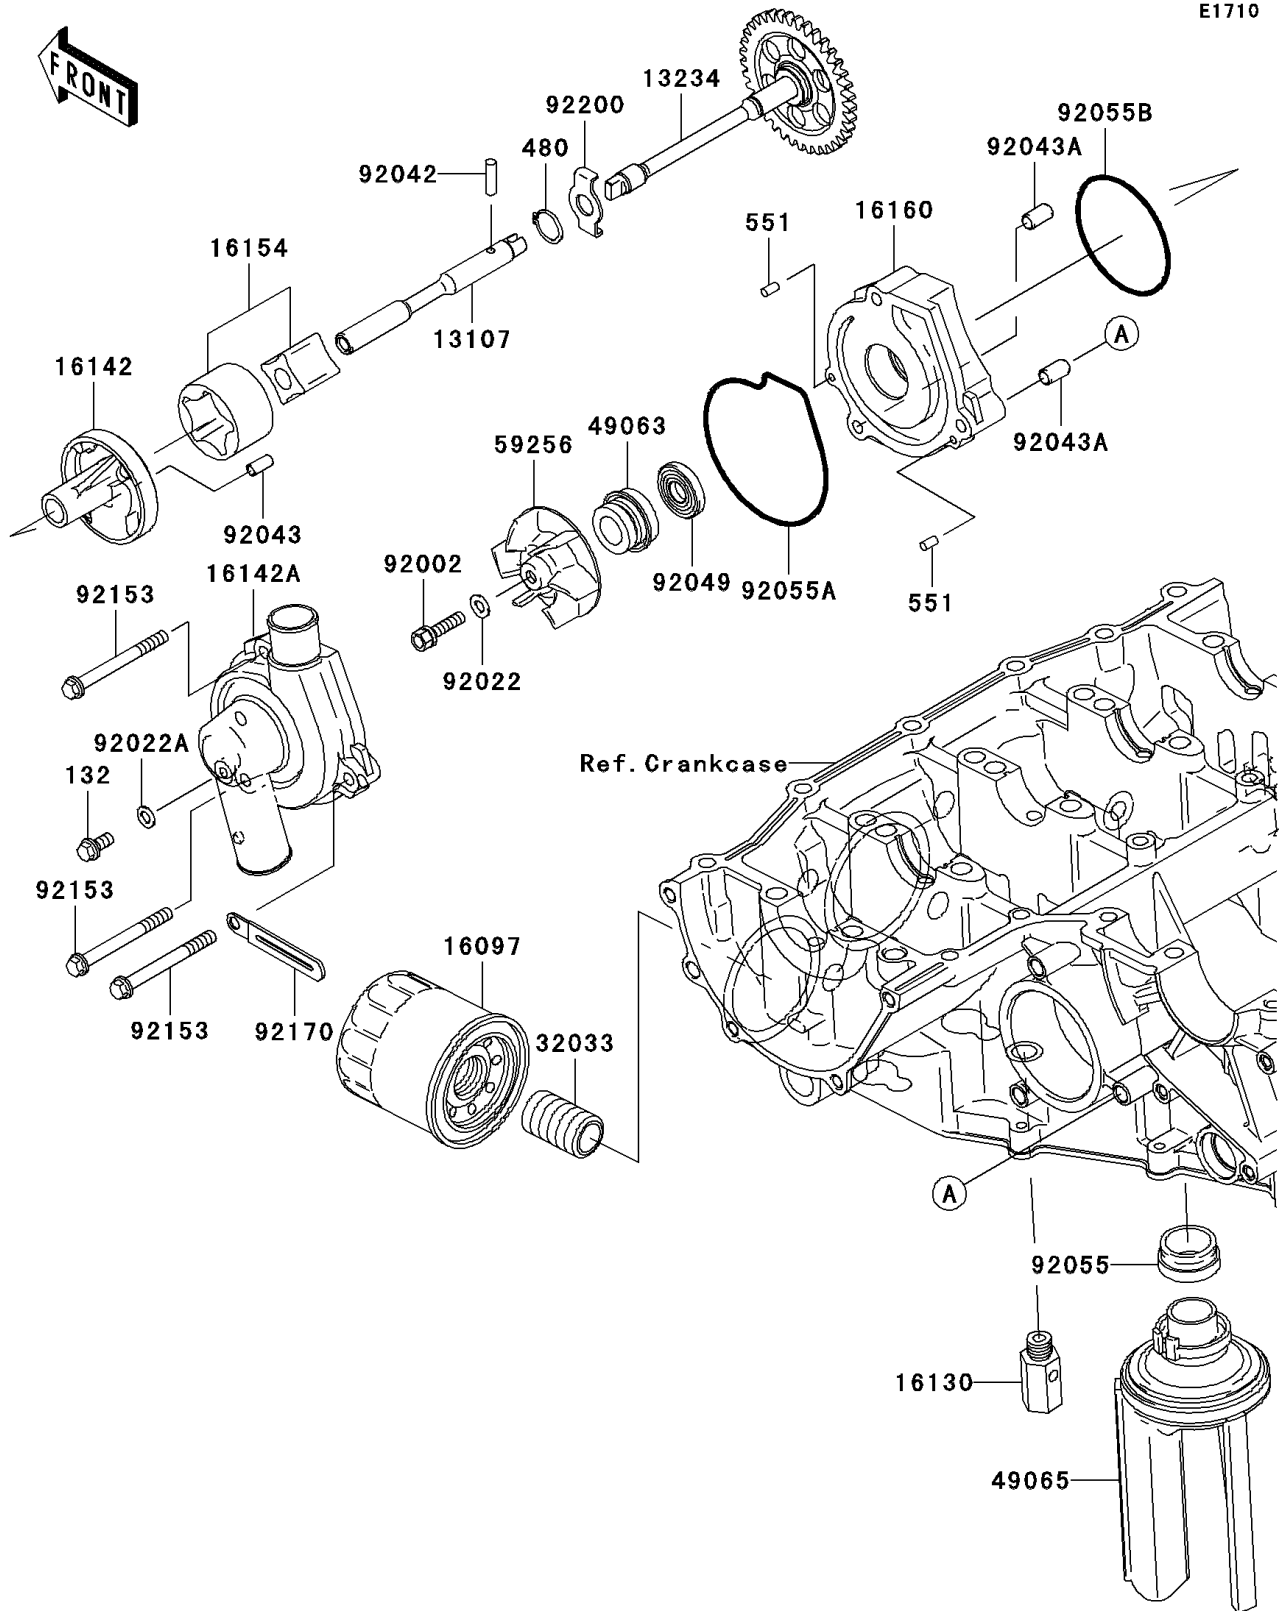

2006 Ninja® ZX™-6RR

PARTS DIAGRAM

Oil Pump/Oil Filter

2006 Ninja® ZX™-6RR

PARTS LIST

Oil Pump/Oil Filter

ITEM NAME

PART NUMBER

QUANTITY
