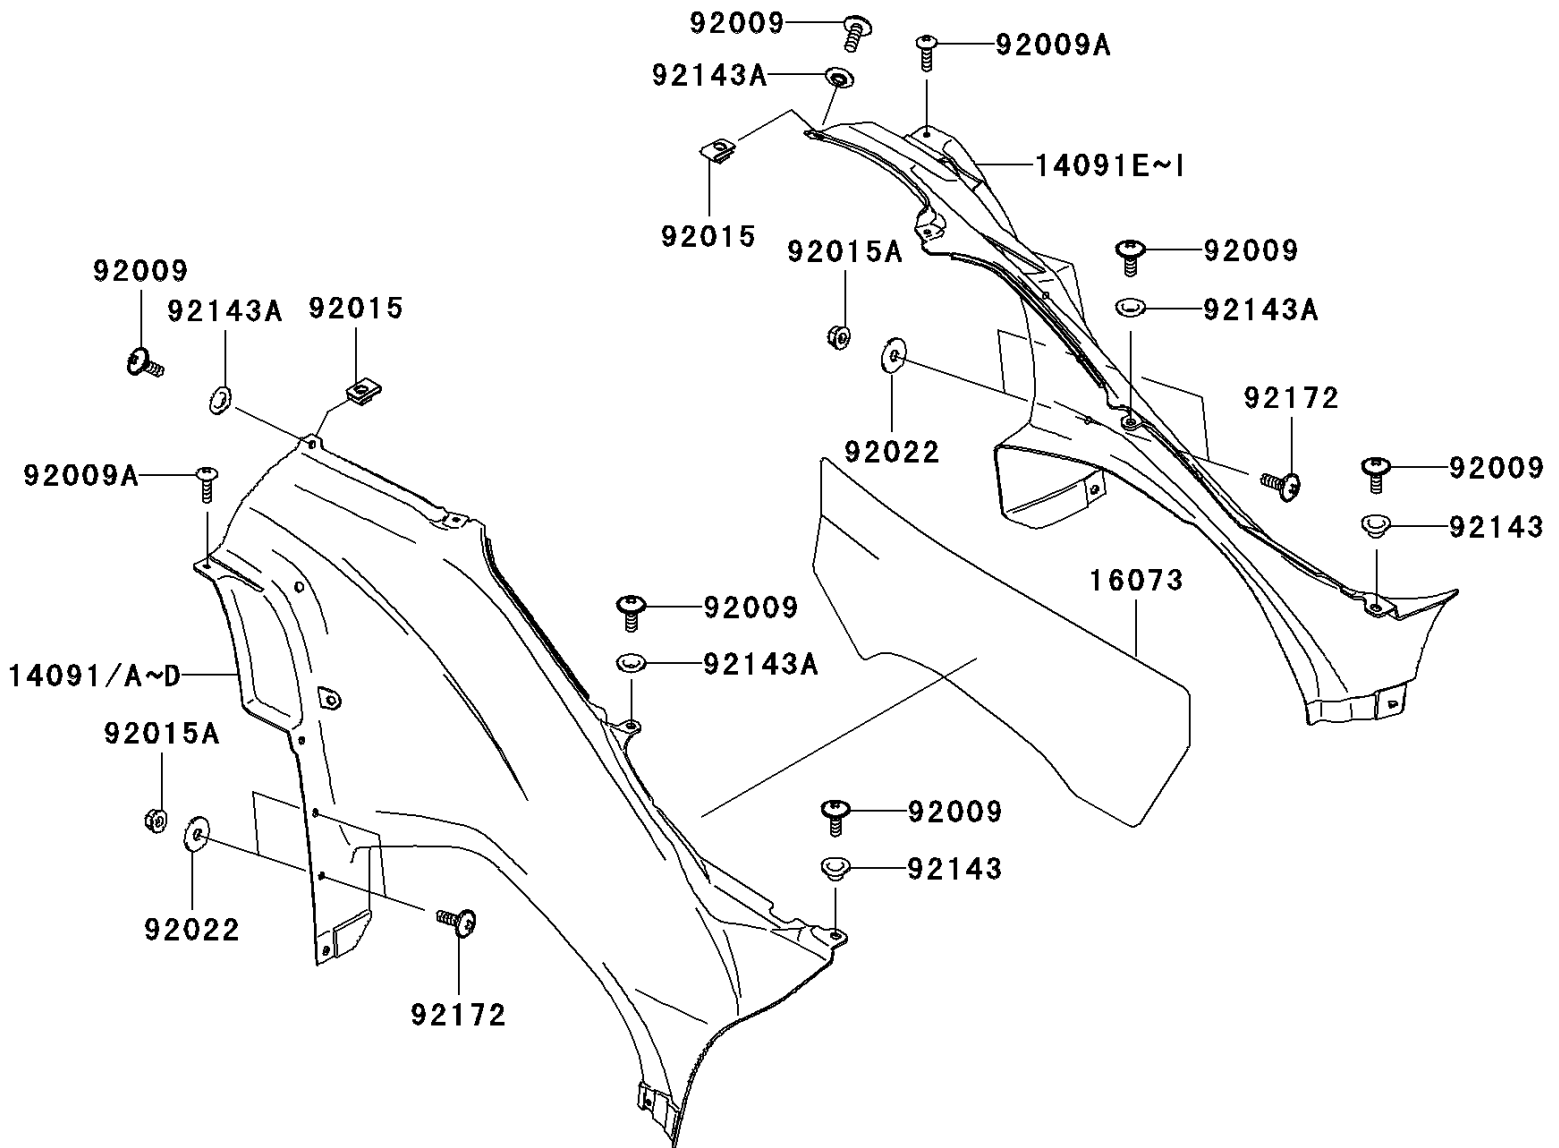

2006 Brute Force 650 4x4i

PARTS DIAGRAM

Side Covers

F2611

2006 Brute Force 650 4x4i

PARTS LIST

Side Covers

ITEM NAME

PART NUMBER

QUANTITY
