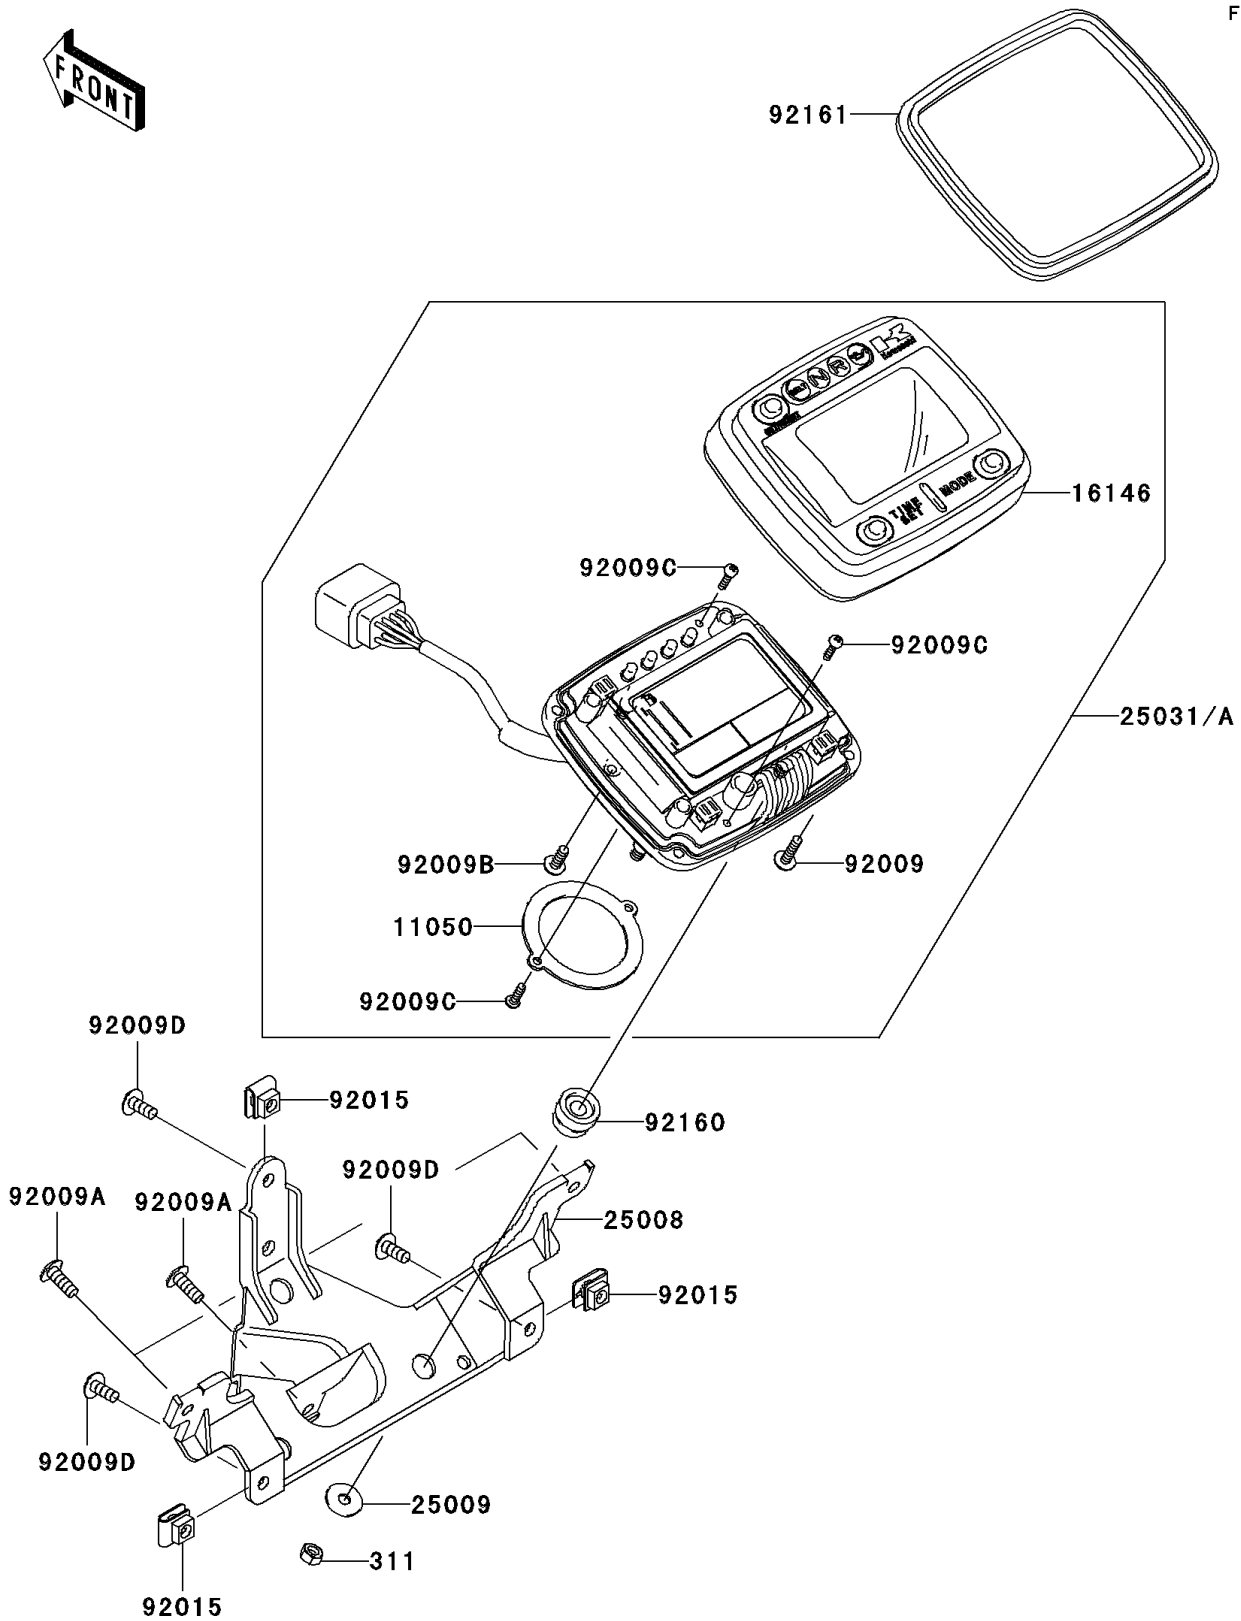

## PARTS DIAGRAM

Meter(s)

## PARTS LIST

### Meter(s)

ITEM NAME	PART NUMBER	QUANTITY
NUT-HEX (Ref # 311)	311AB0500	3
BRACKET,METER (Ref # 11050)	11050-1932	1
COVER-ASSY,UPPER (Ref # 16146)	16146-0011	1
BRACKET-METER (Ref # 25008)	25008-0003	1
WASHER,5.2X16X1.2 (Ref # 25009)	25009-004	3
METER-ASSY,KPH (Ref # 25031A)	25031-0057	1
SCREW,TAPPING,4X16 (Ref # 92009)	92009-1163	4
SCREW,TAPPING,5X14 (Ref # 92009A)	92009-1197	3
SCREW,TAPPING,4X12 (Ref # 92009B)	92009-1254	1
SCREW,3X12 (Ref # 92009C)	92009-1326	4
SCREW,5X12 (Ref # 92009D)	92009-1652	3
NUT,5MM (Ref # 92015)	92015-1573	3
DAMPER (Ref # 92160)	92160-1460	3
DAMPER,METER,UPP (Ref # 92161)	92161-1114	1