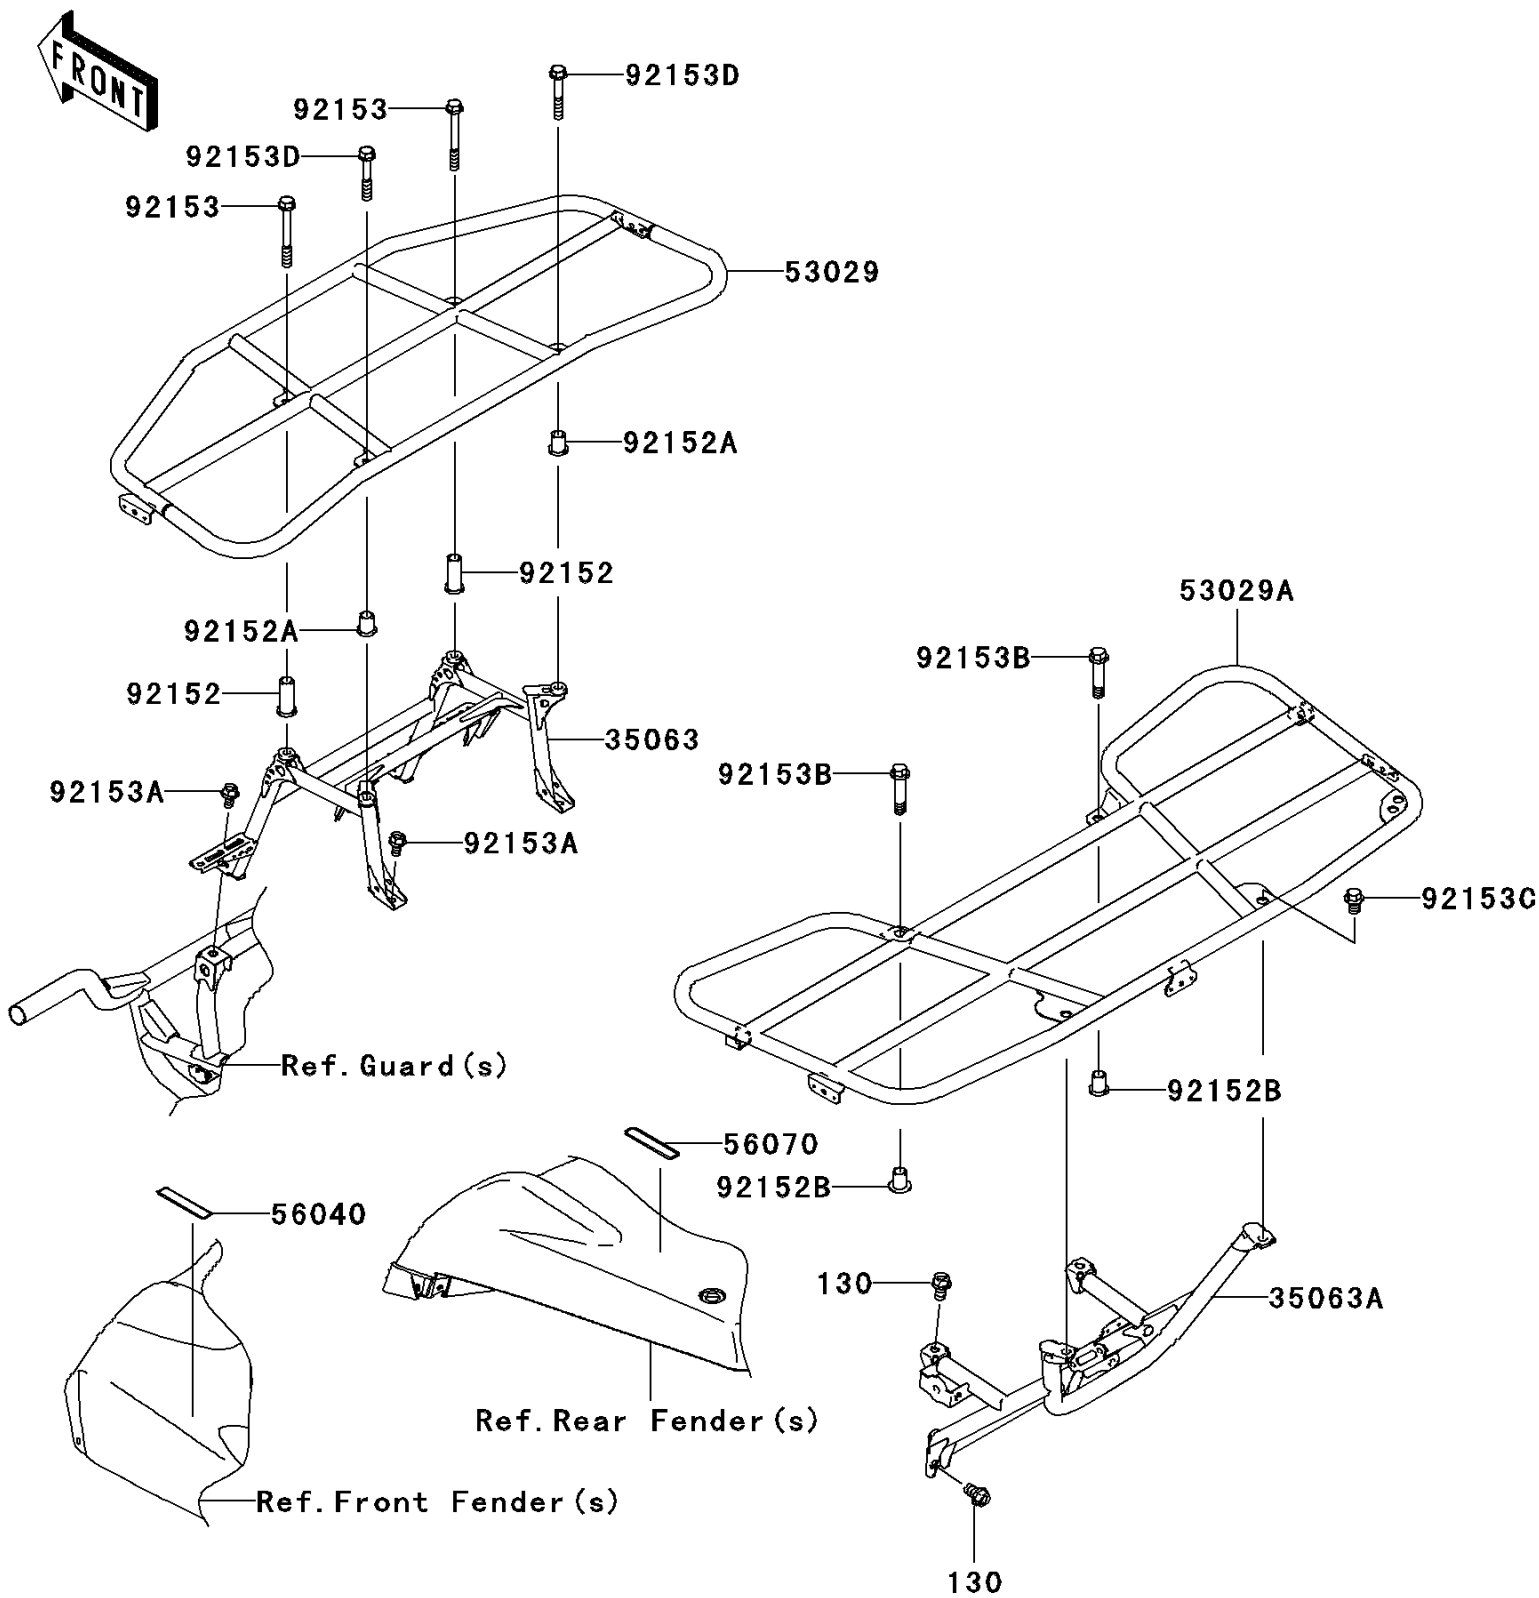

2010 Brute Force 650 4x4i (Canada Only)

PARTS DIAGRAM

Carrier(s)(FAF)

F2520A

2010 Brute Force 650 4x4i (Canada Only)

Kawasaki
Let the Good Times Roll®

PARTS LIST

Carrier(s)(FAF)

ITEM NAME	PART NUMBER	QUANTITY
BOLT-FLANGED,10X16 (Ref # 130)	130CB1016	4
STAY,FR (Ref # 35063)	35063-0164	1
STAY,REAR CARRIER,T.BLACK (Ref # 35063A)	35063-0501-388	1
CARRIER,FR,T.BLACK (Ref # 53029)	53029-0083-388	1
CARRIER,RR,T.BLACK (Ref # 53029A)	53029-0084-388	1
LABEL-WARNING,MAXIMUM LOAD (Ref # 56040)	56040-1321	1
LABEL-WARNING,MAXIMUM LOAD (Ref # 56070)	56070-0041	1
COLLAR (Ref # 92152)	92152-0254	2
COLLAR (Ref # 92152A)	92152-0255	2
COLLAR (Ref # 92152B)	92152-0257	2
BOLT,FLANGED,8X70 (Ref # 92153)	92153-0748	2
BOLT,FLANGED,8X14 (Ref # 92153A)	92153-0931	4
BOLT,FLANGED,10X44 (Ref # 92153B)	92153-1374	2
BOLT,FLANGED,10X14 (Ref # 92153C)	92153-1375	2
BOLT,FLANGED,8X50 (Ref # 92153D)	92153-1755	2