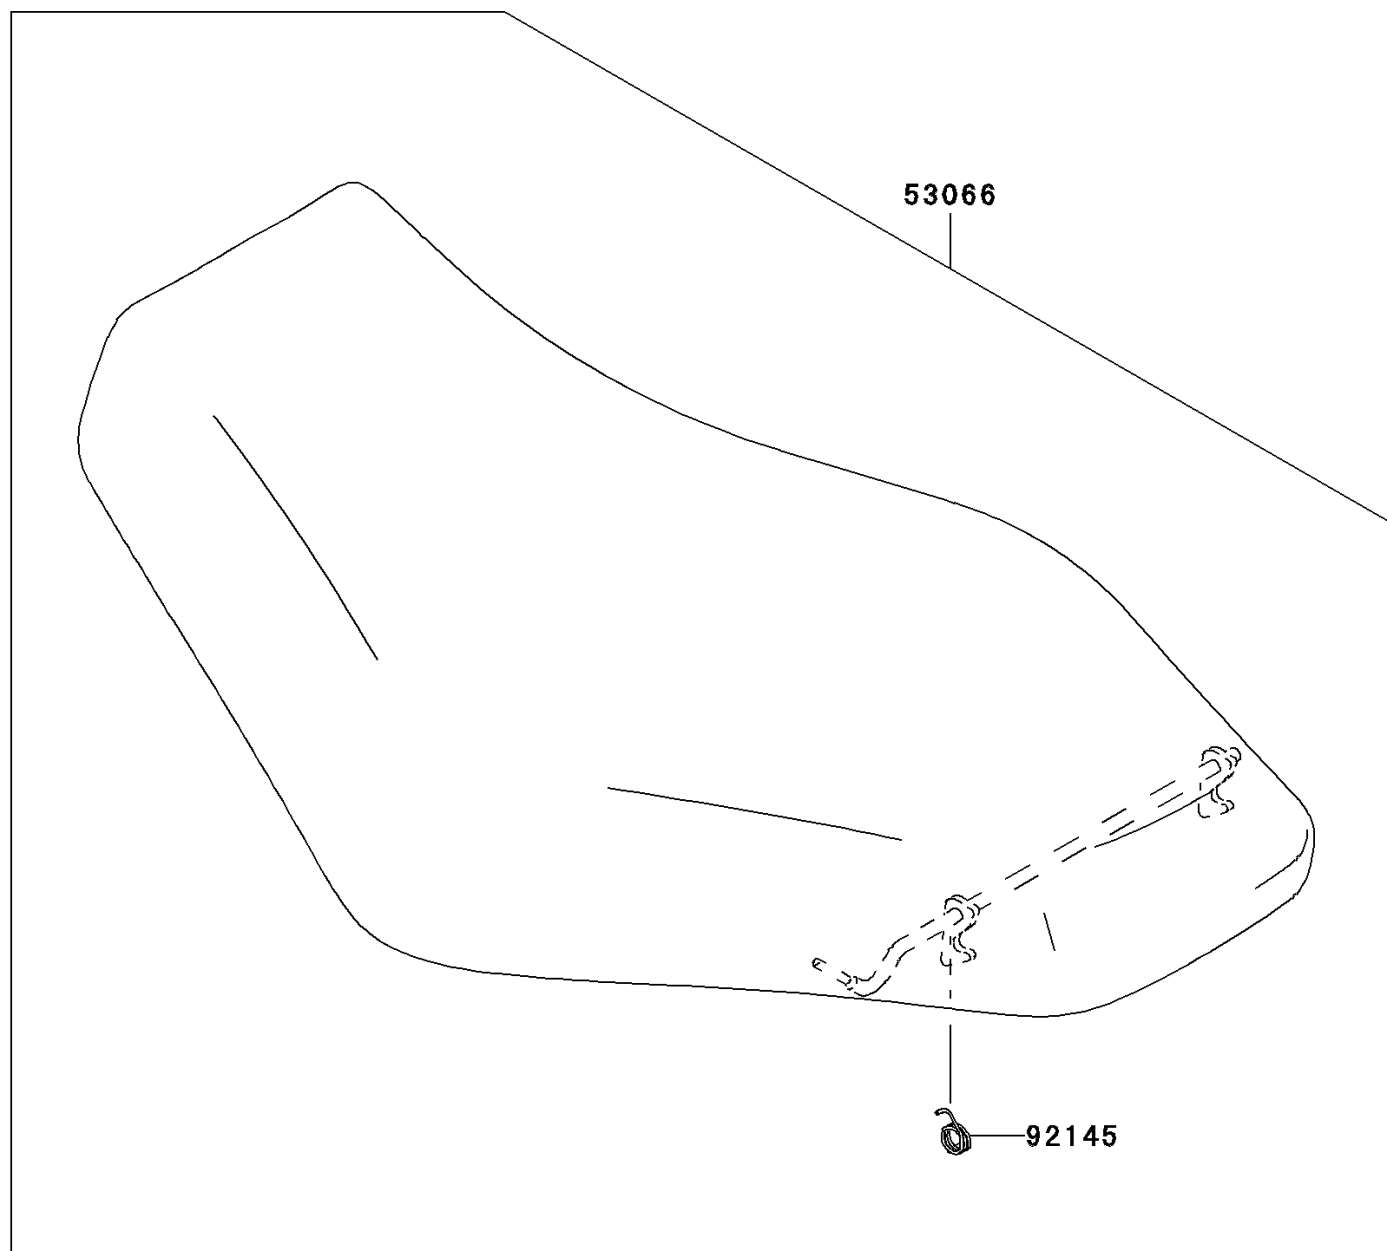

# 2010 Brute Force 650 4x4i (Canada Only)

**Kawasaki**  
Let the Good Times Roll®

## PARTS DIAGRAM

Seat

F2510

## PARTS LIST

### Seat

ITEM NAME	PART NUMBER	QUANTITY
SEAT-ASSY,BLACK (Ref # 53066)	53066-0196-MA	1
SPRING,SEAT LATCH (Ref # 92145)	92145-0022	1