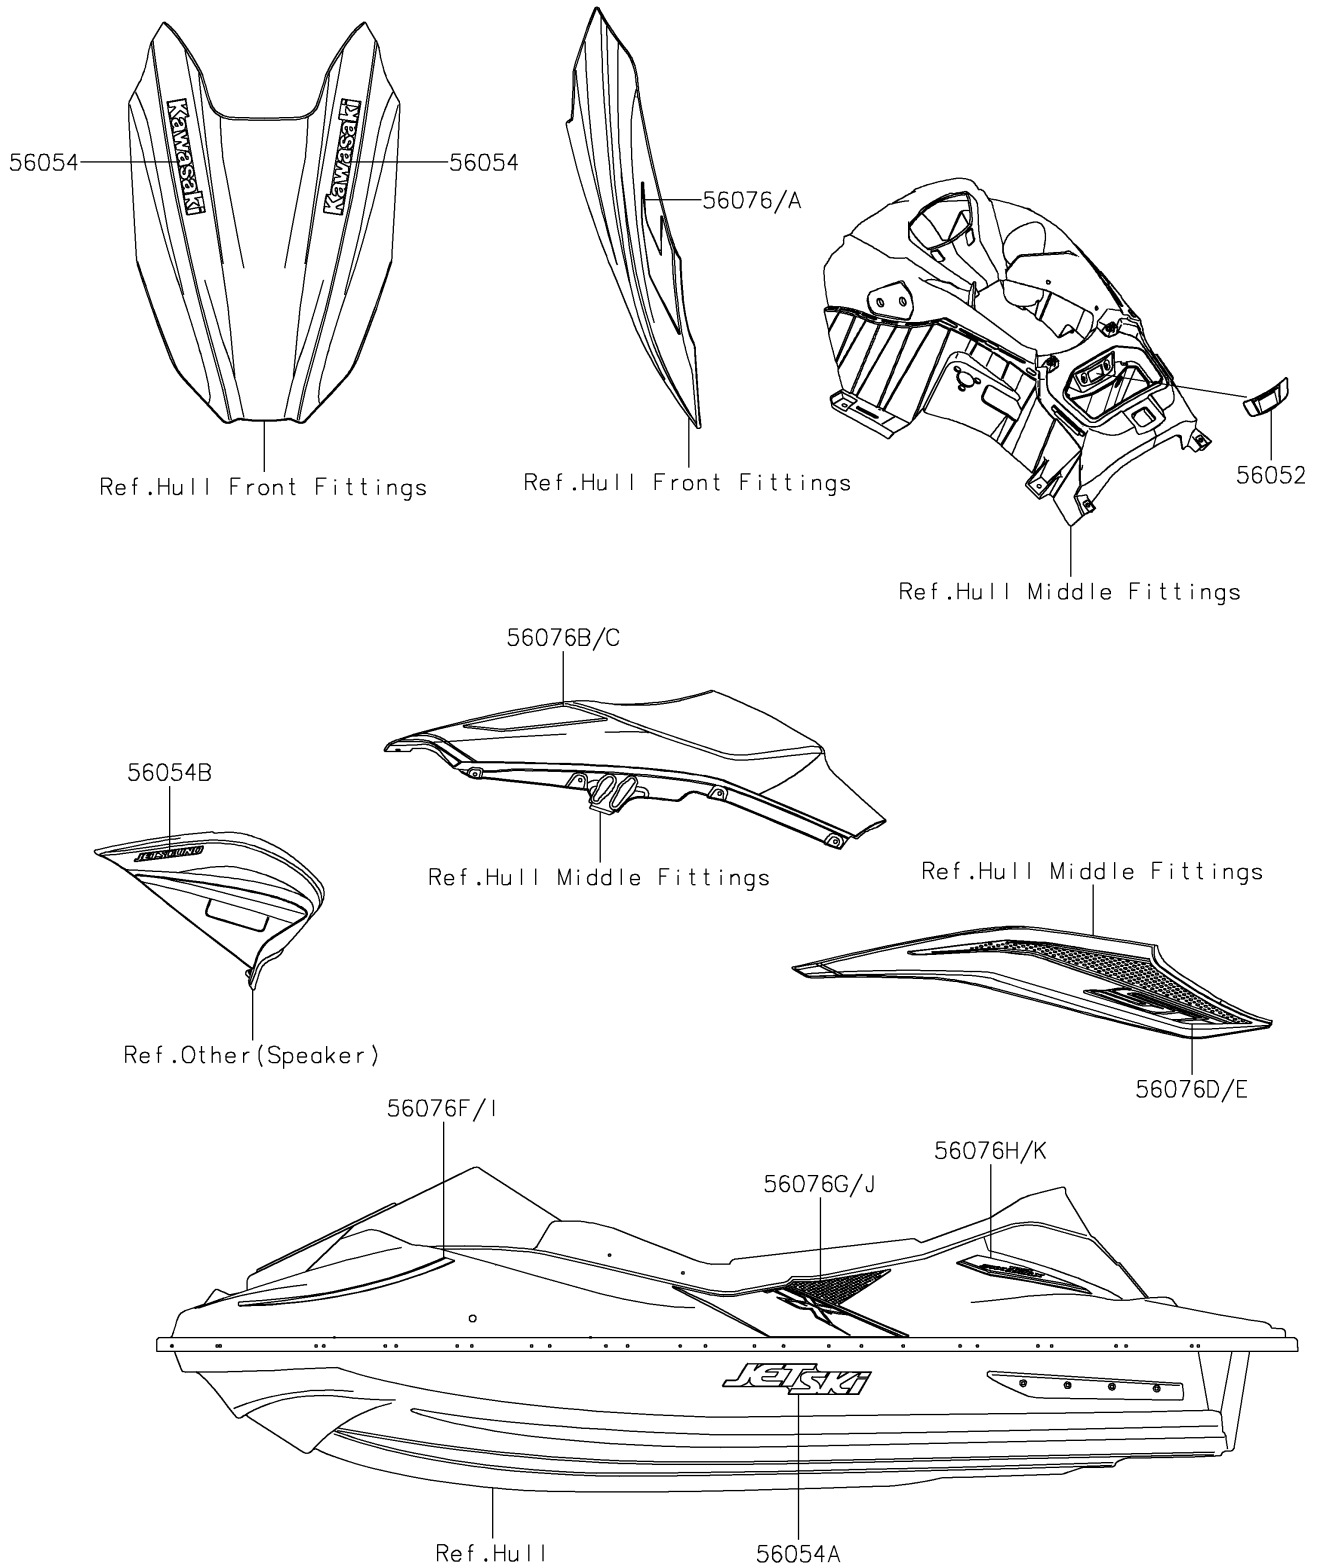

2025 JET SKI® STX® 160LX

PARTS DIAGRAM

Decals

F3880

2025 JET SKI® STX® 160LX

PARTS LIST

Decals

ITEM NAME

PART NUMBER

QUANTITY
