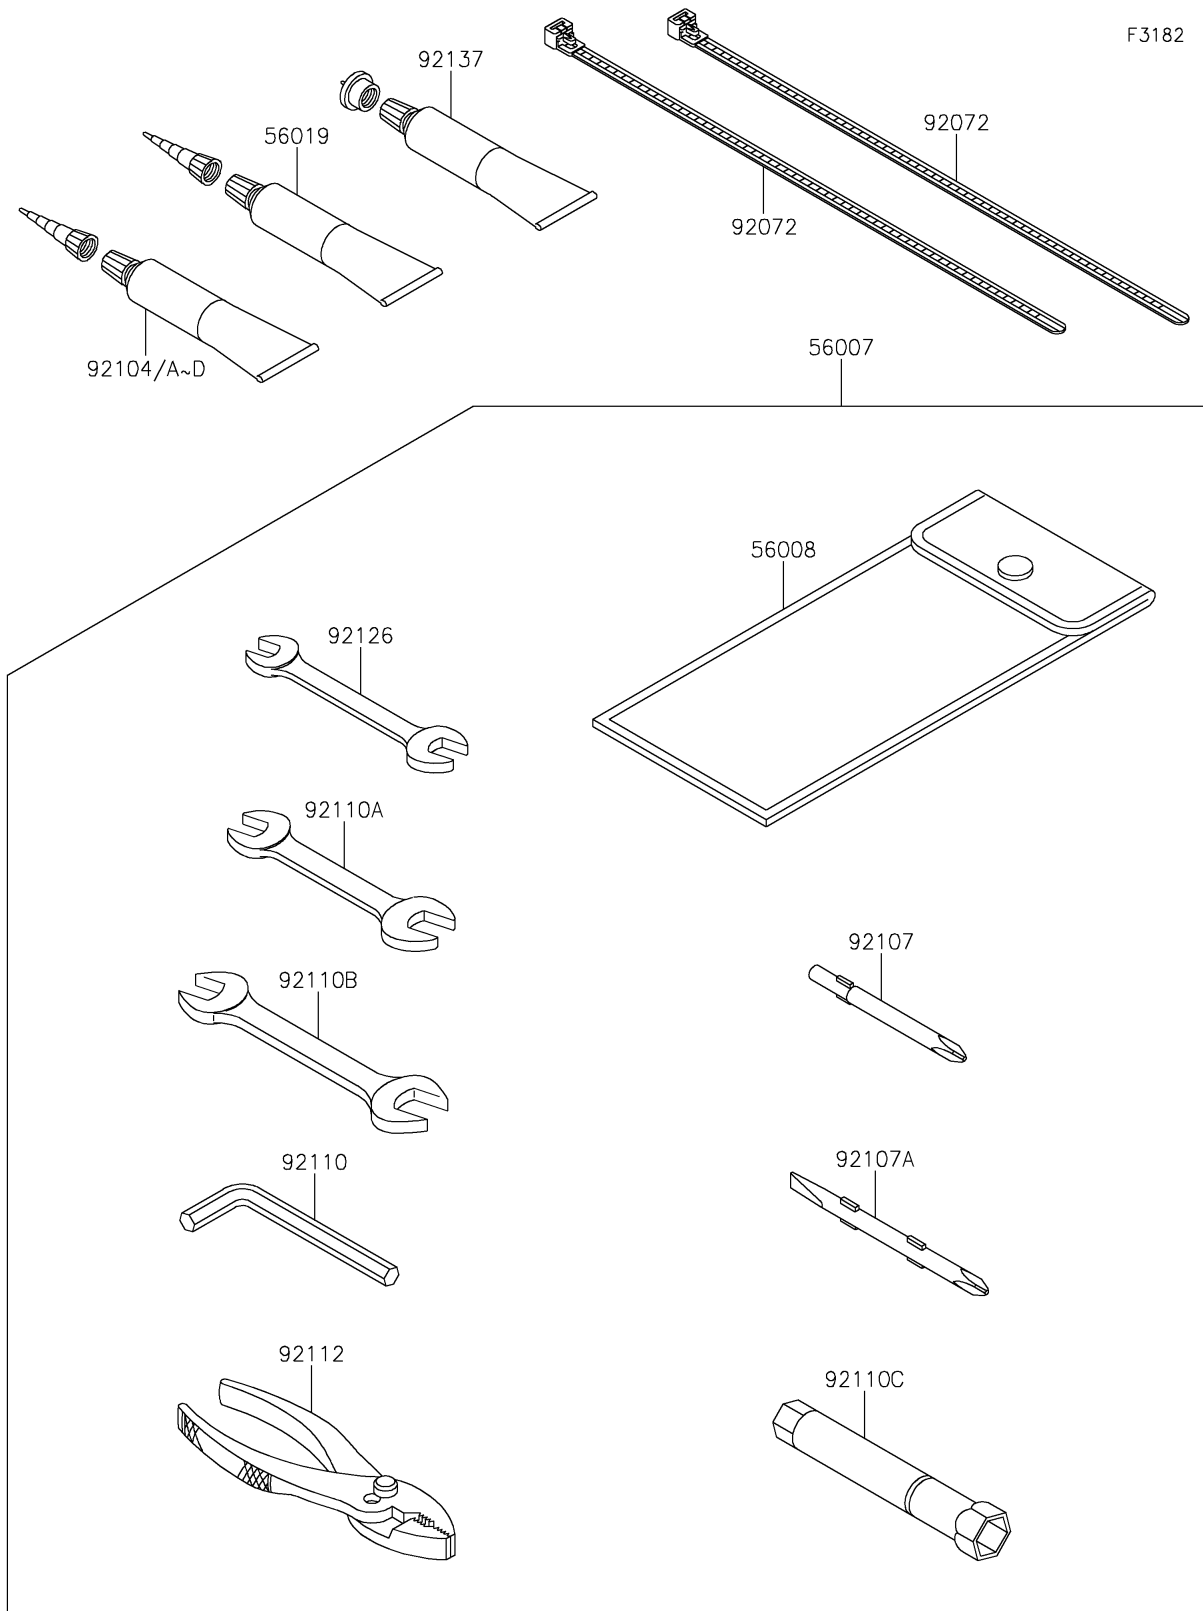

2025 JET SKI® STX® 160LX

PARTS DIAGRAM

Owner's Tools

2025 JET SKI® STX® 160LX

PARTS LIST Owner's Tools

ITEM NAME

PART NUMBER

QUANTITY
