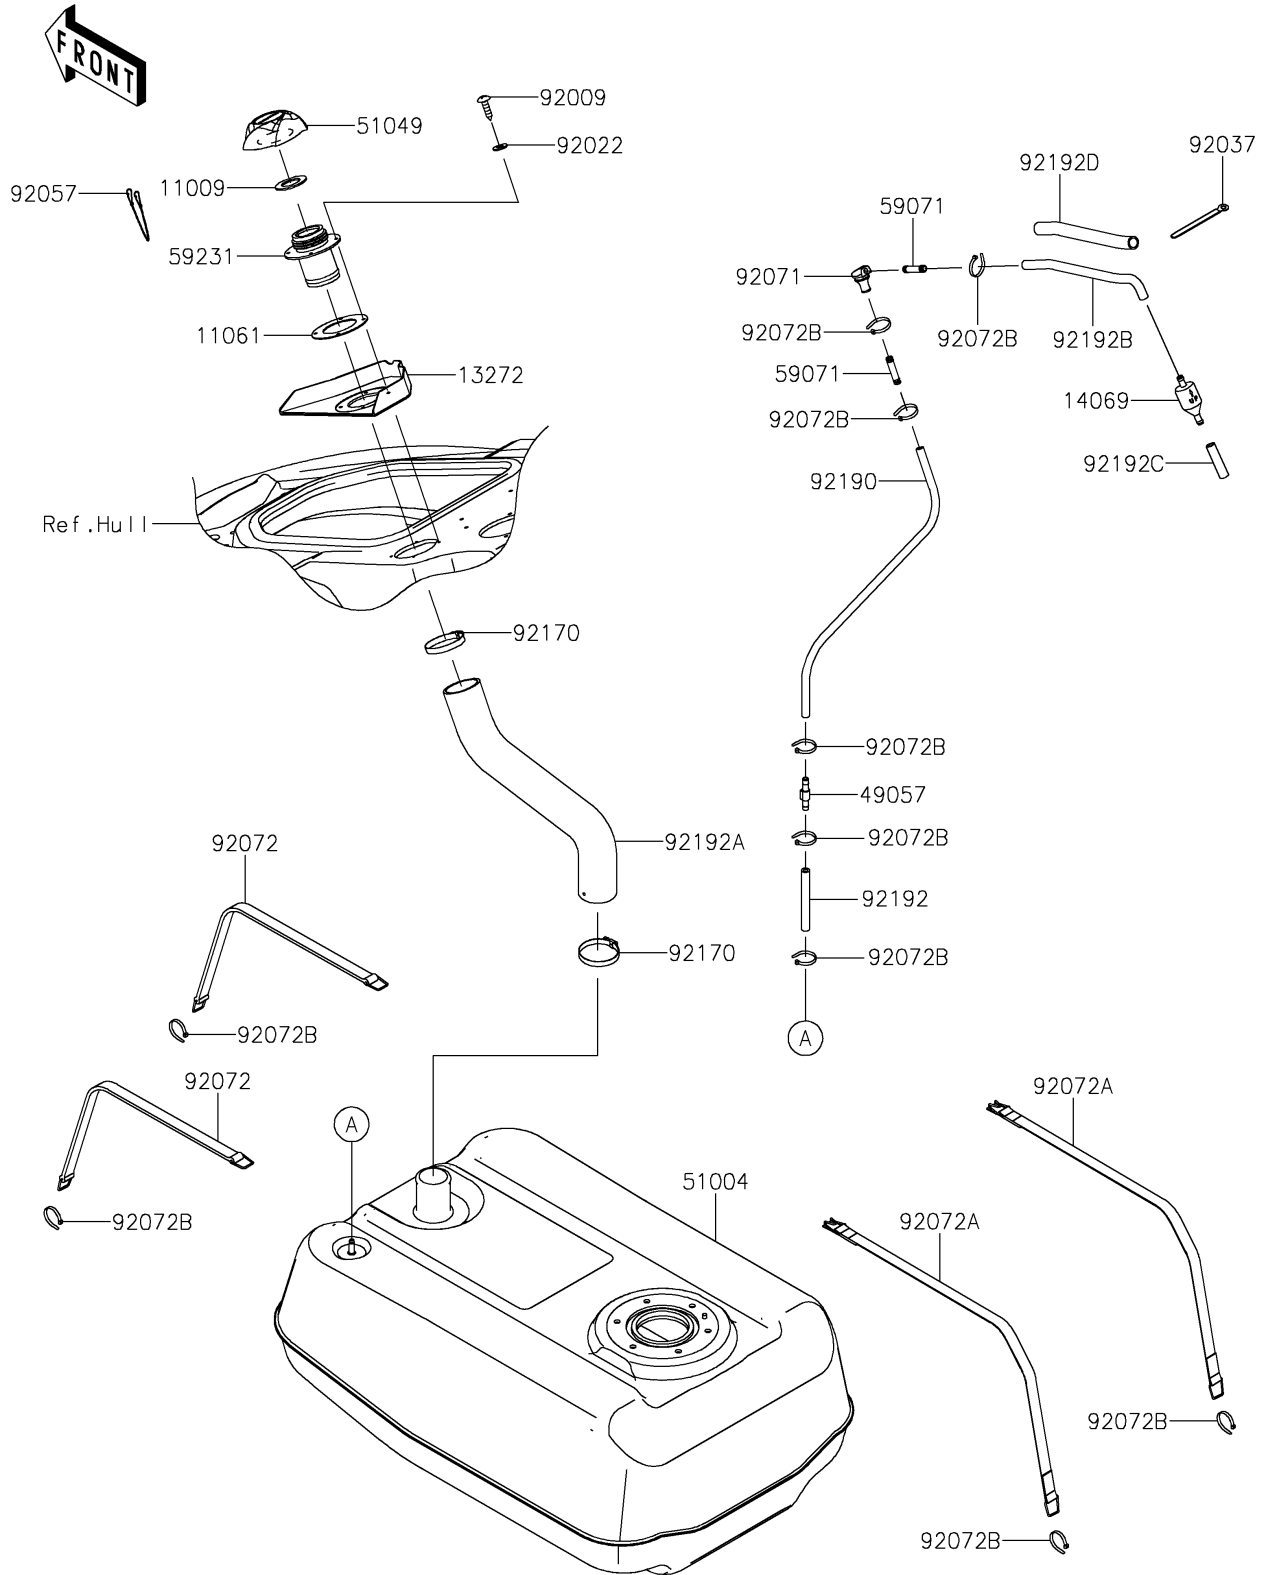

# 2025 JET SKI® STX® 160LX

## PARTS DIAGRAM

### Fuel Tank

F3173

## PARTS LIST

Fuel Tank

**ITEM NAME**

**PART NUMBER**

**QUANTITY**

---