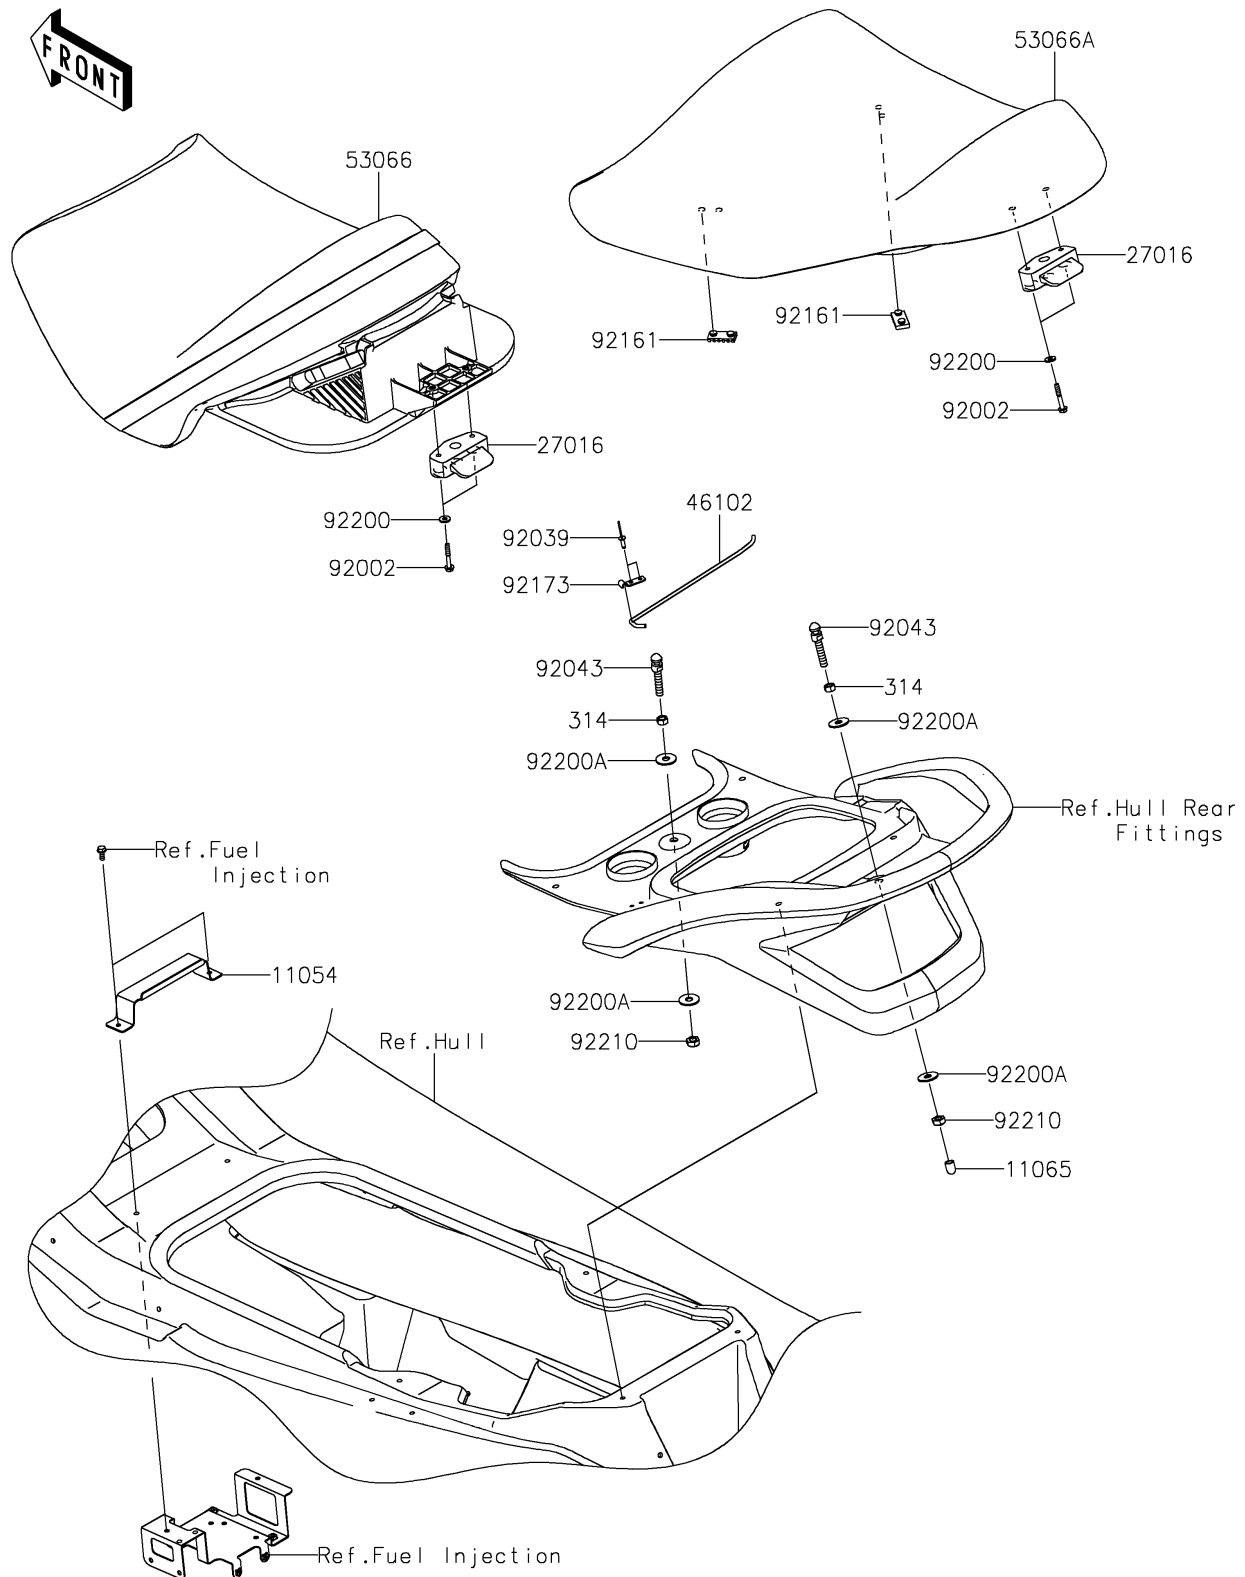

2025 JET SKI® STX® 160LX

PARTS DIAGRAM

Seat

F3146

2025 JET SKI® STX® 160LX

PARTS LIST

Seat

ITEM NAME

PART NUMBER

QUANTITY
