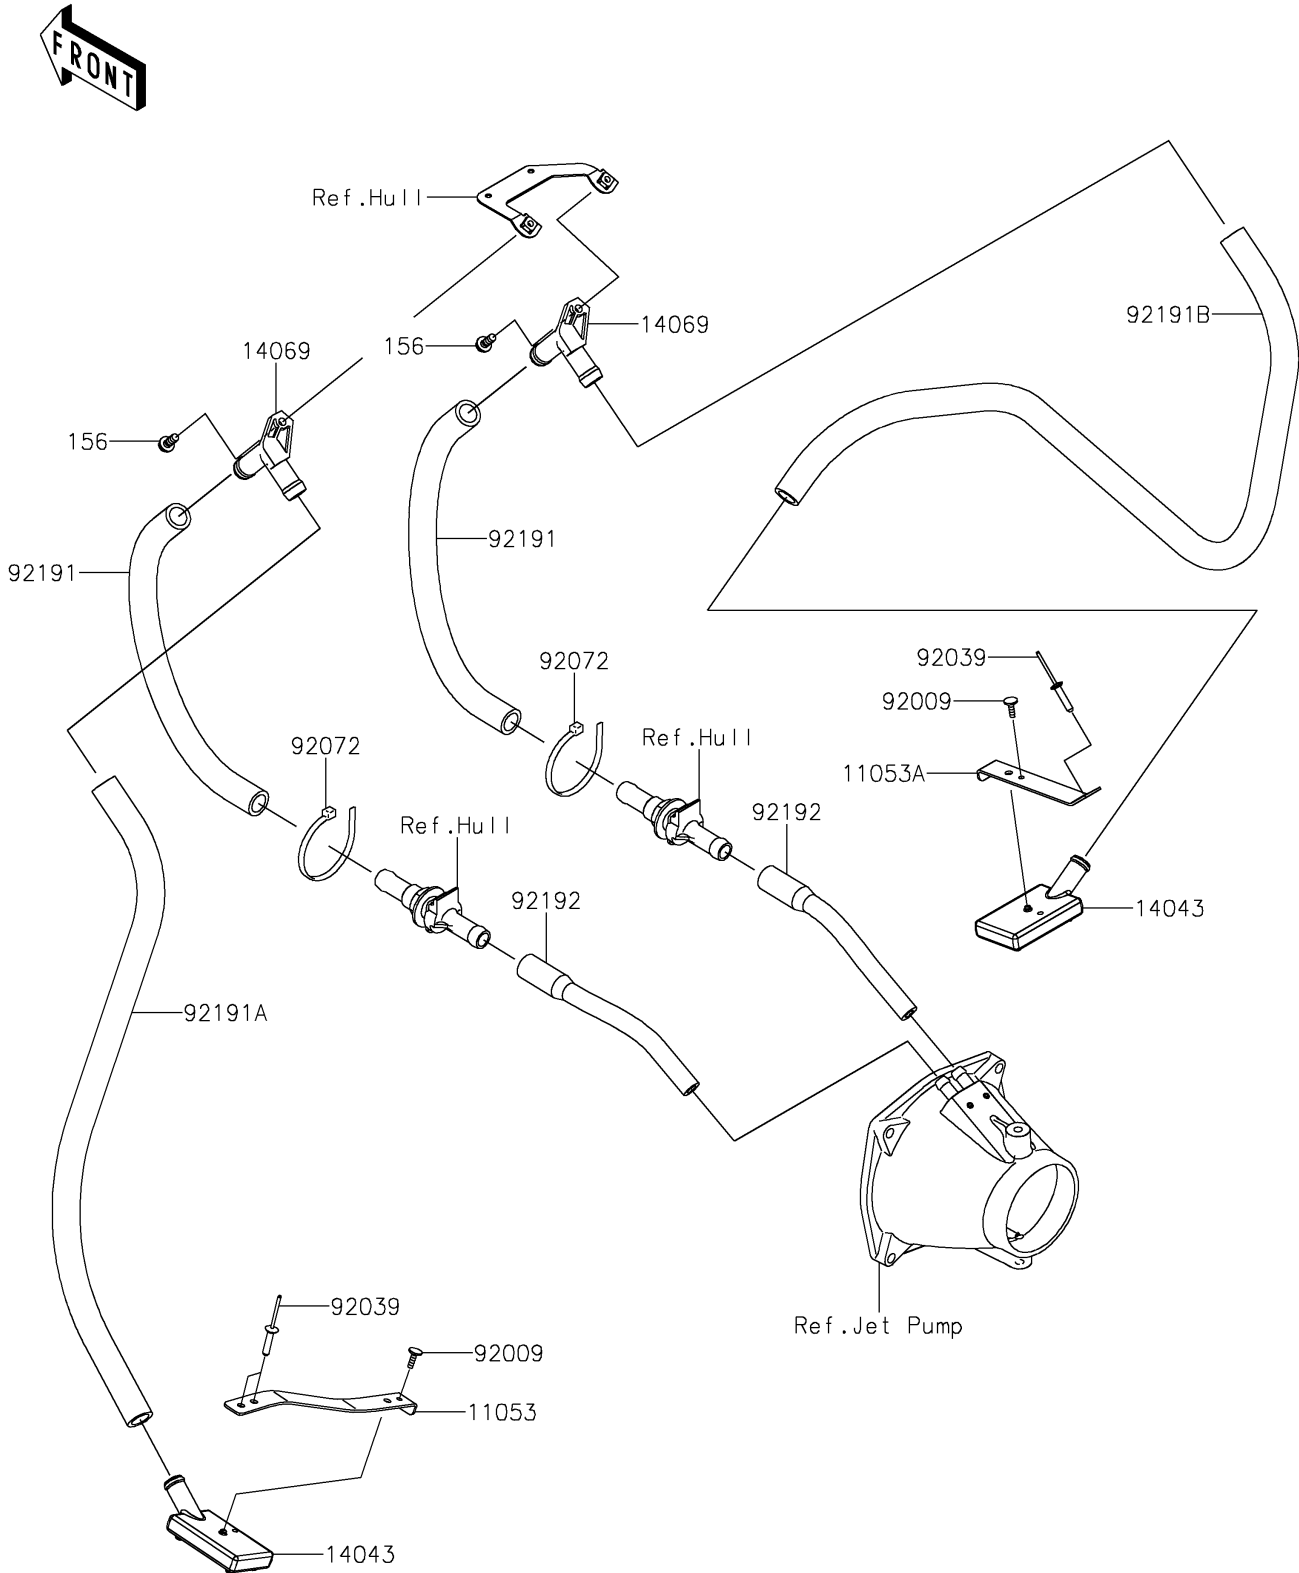

2025 JET SKI® STX® 160LX

PARTS DIAGRAM

Bilge System

F3145

2025 JET SKI® STX® 160LX

PARTS LIST

Bilge System

ITEM NAME

PART NUMBER

QUANTITY
