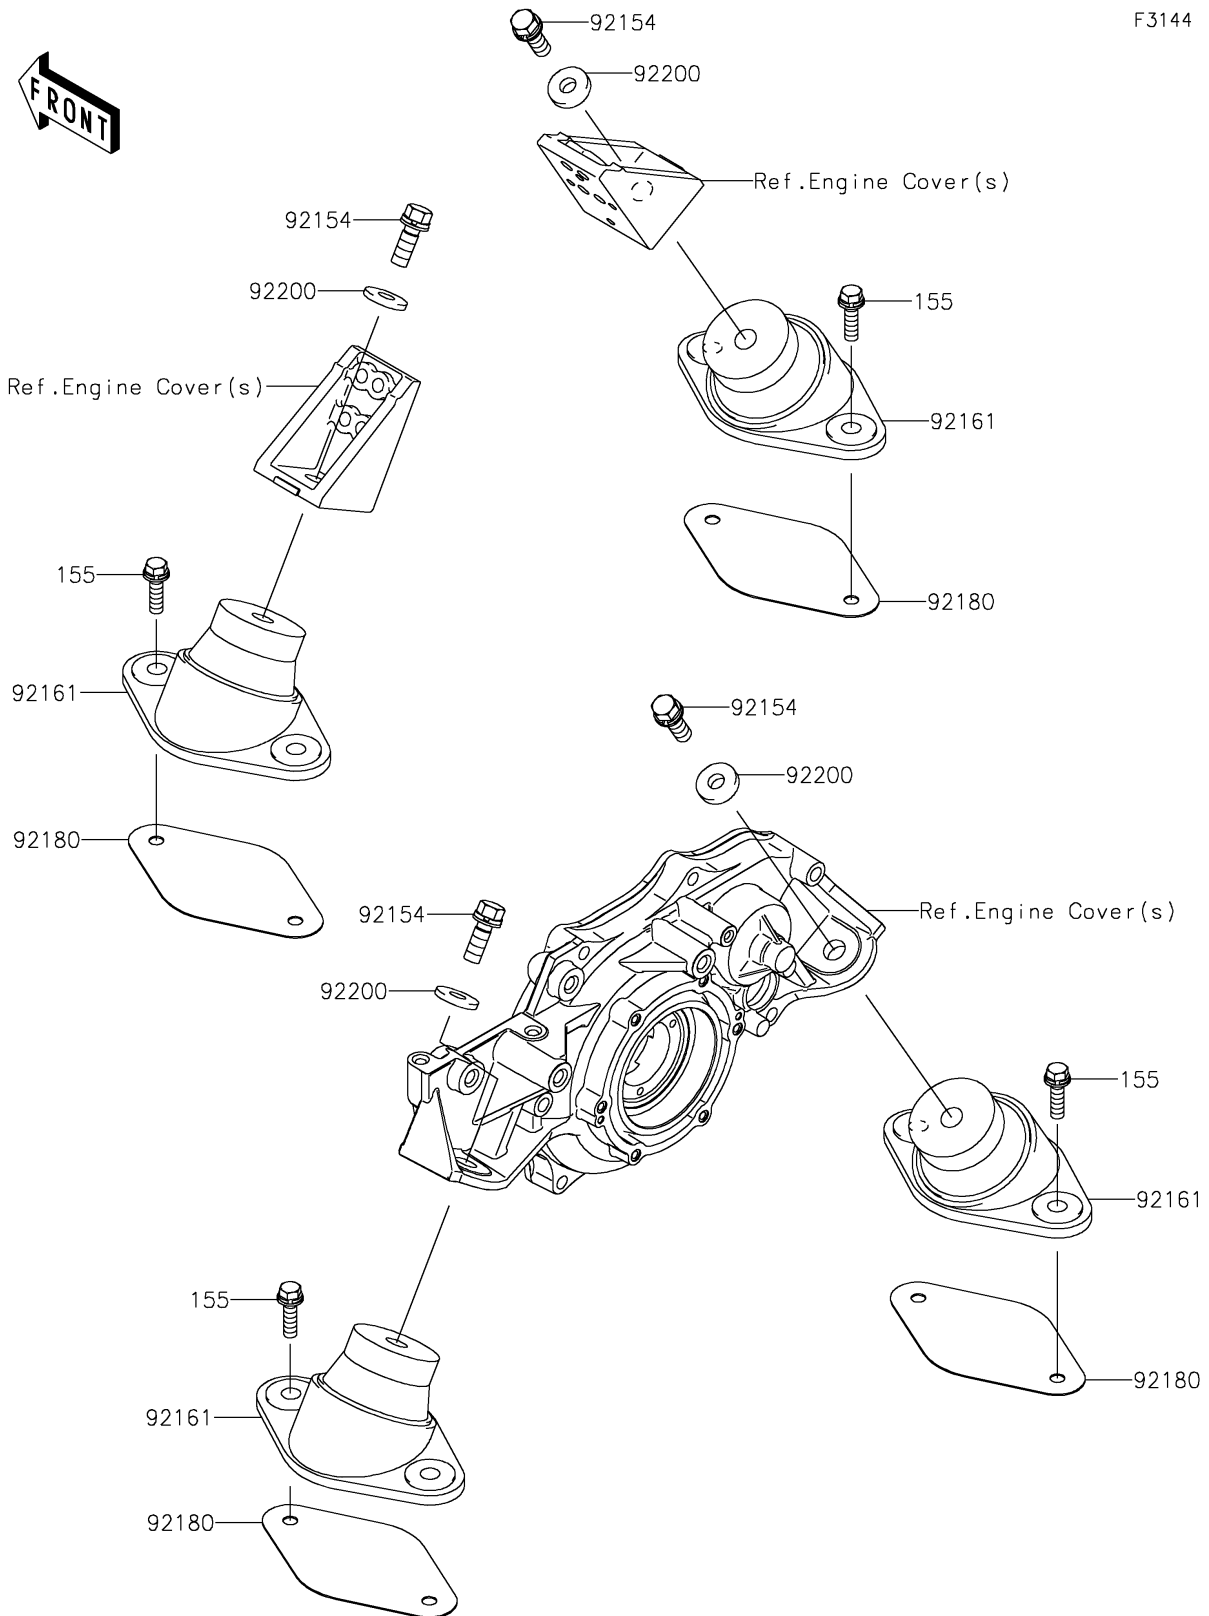

# 2025 JET SKI® STX® 160LX

## PARTS DIAGRAM

### Engine Mount

F3144

## PARTS LIST Engine Mount

ITEM NAME	PART NUMBER	QUANTITY
-----------	-------------	----------

---