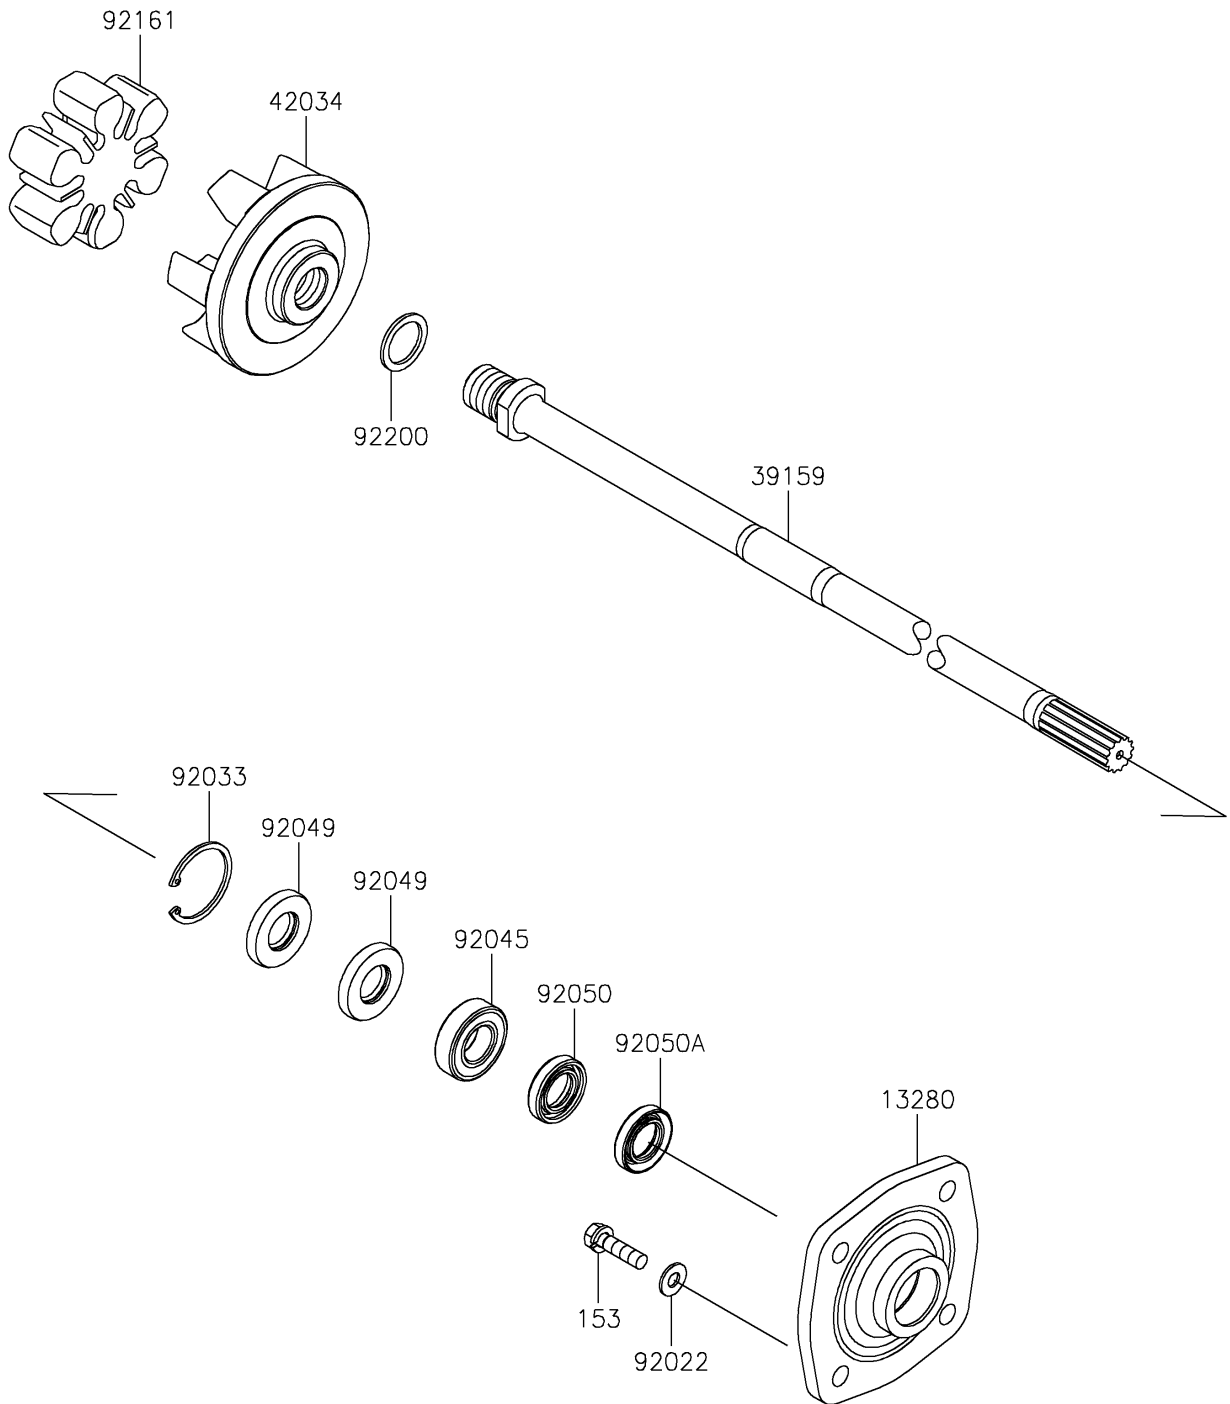

2025 JET SKI® STX® 160LX

PARTS DIAGRAM

Drive Shaft

E3134

2025 JET SKI® STX® 160LX

PARTS LIST

Drive Shaft

ITEM NAME

PART NUMBER

QUANTITY
