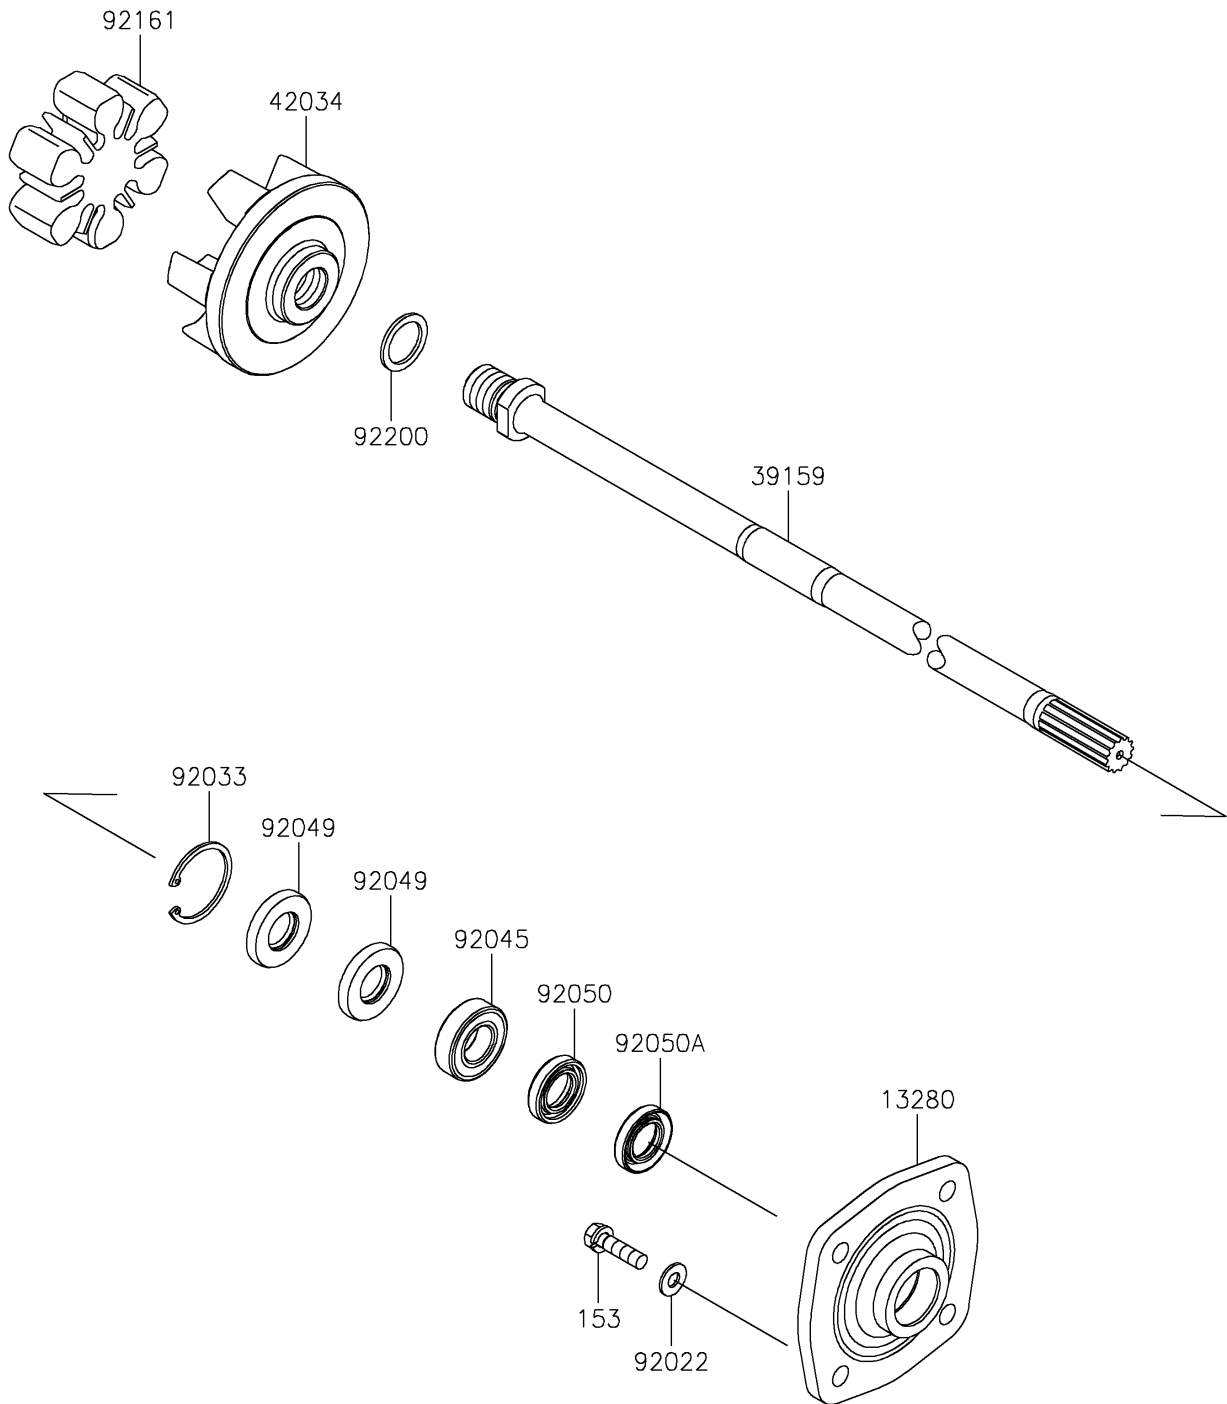

## PARTS DIAGRAM

### Drive Shaft

E3134

## PARTS LIST

### Drive Shaft

ITEM NAME	PART NUMBER	QUANTITY
HOLDER (Ref # 13280)	13280-3756	1
SHAFT-DRIVE (Ref # 39159)	39159-3739	1
COUPLING (Ref # 42034)	42034-3711	1
WASHER,8.2X18X1.5 (Ref # 92022)	92022-1964	4
RING-SNAP,42MM (Ref # 92033)	92033-3713	1
BEARING-BALL,60042RD (Ref # 92045)	92045-3705	1
SEAL-OIL,S620426 (Ref # 92049)	92049-3707	2
SEAL-OIL,SCY20368 (Ref # 92050)	92050-502	1
SEAL-OIL,SC20367 (Ref # 92050A)	92050-503	1
DAMPER (Ref # 92161)	92161-3711	1
WASHER,24X32X2.0 (Ref # 92200)	92200-3739	1
BOLT-WS-SMALL,8X30 (Ref # 153)	153R0830	4