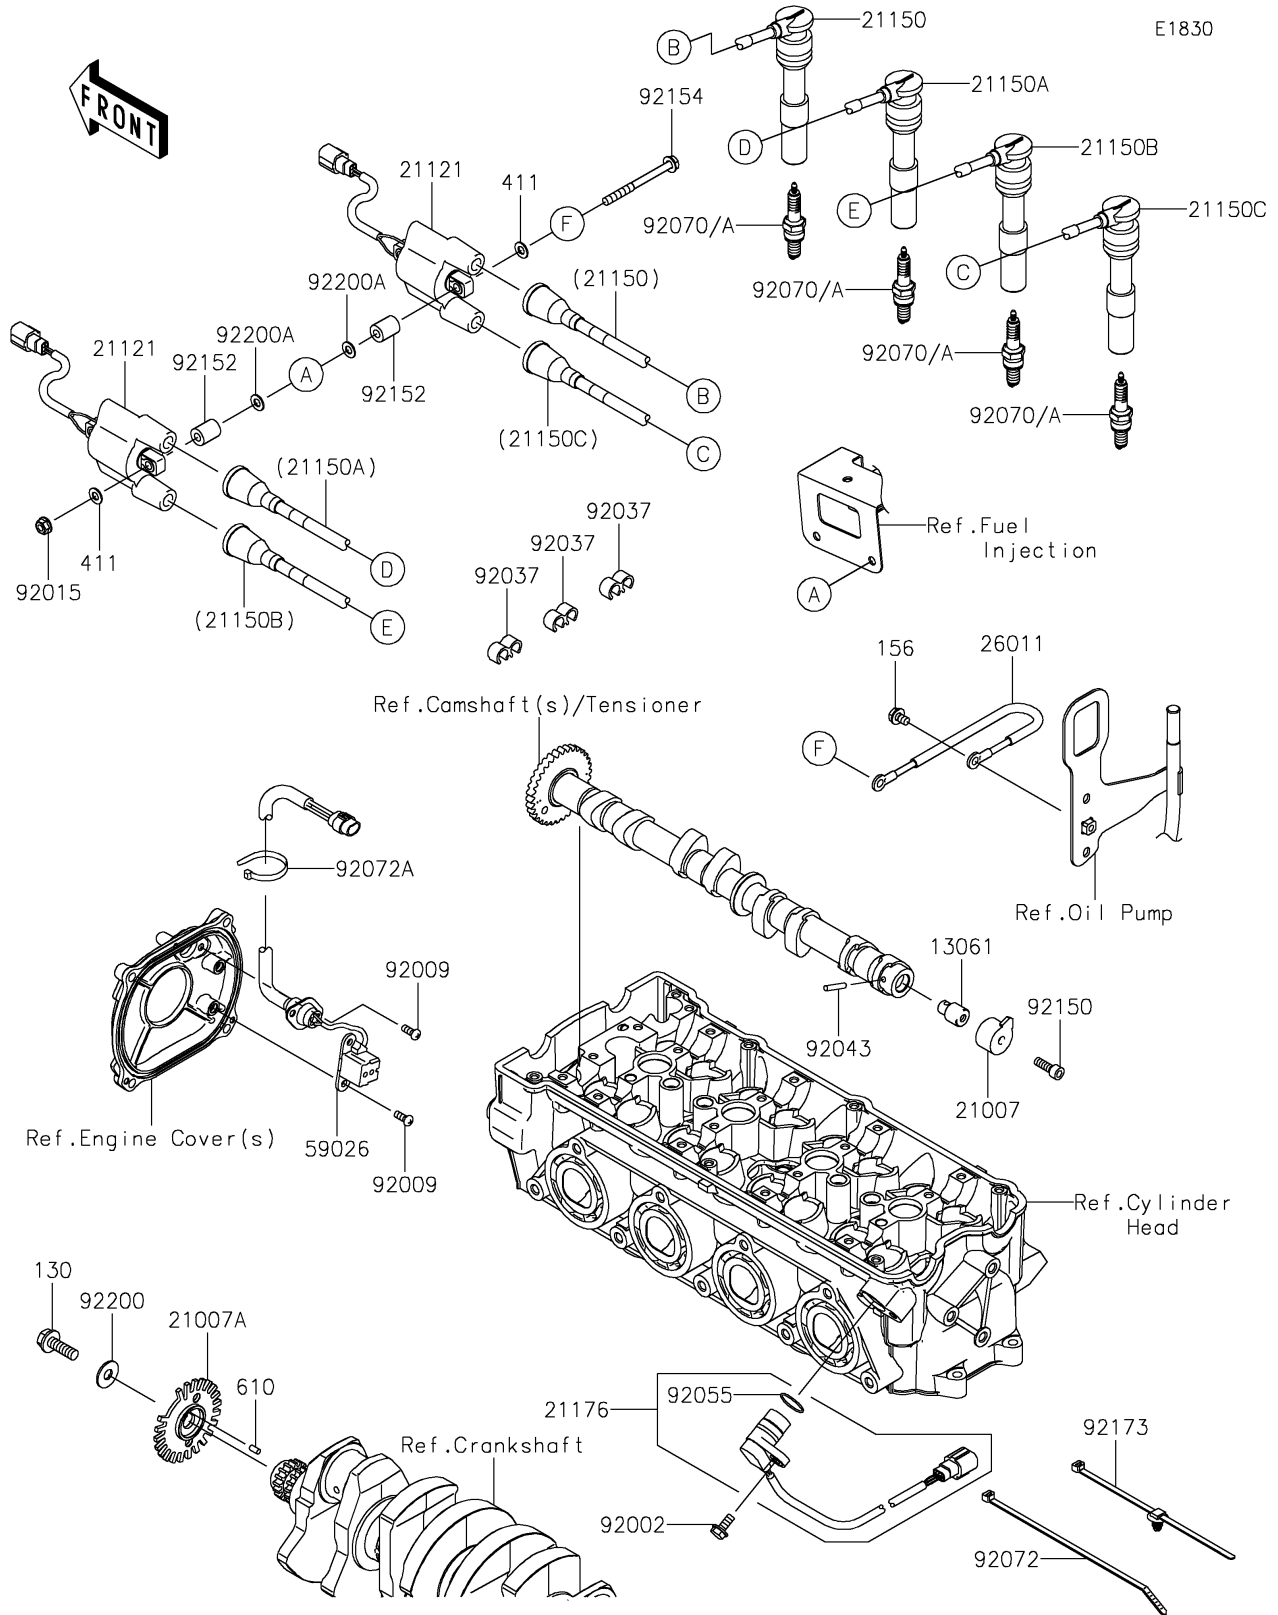

2025 JET SKI® STX® 160LX

PARTS DIAGRAM

Ignition System

2025 JET SKI® STX® 160LX

PARTS LIST

Ignition System

ITEM NAME

PART NUMBER

QUANTITY
