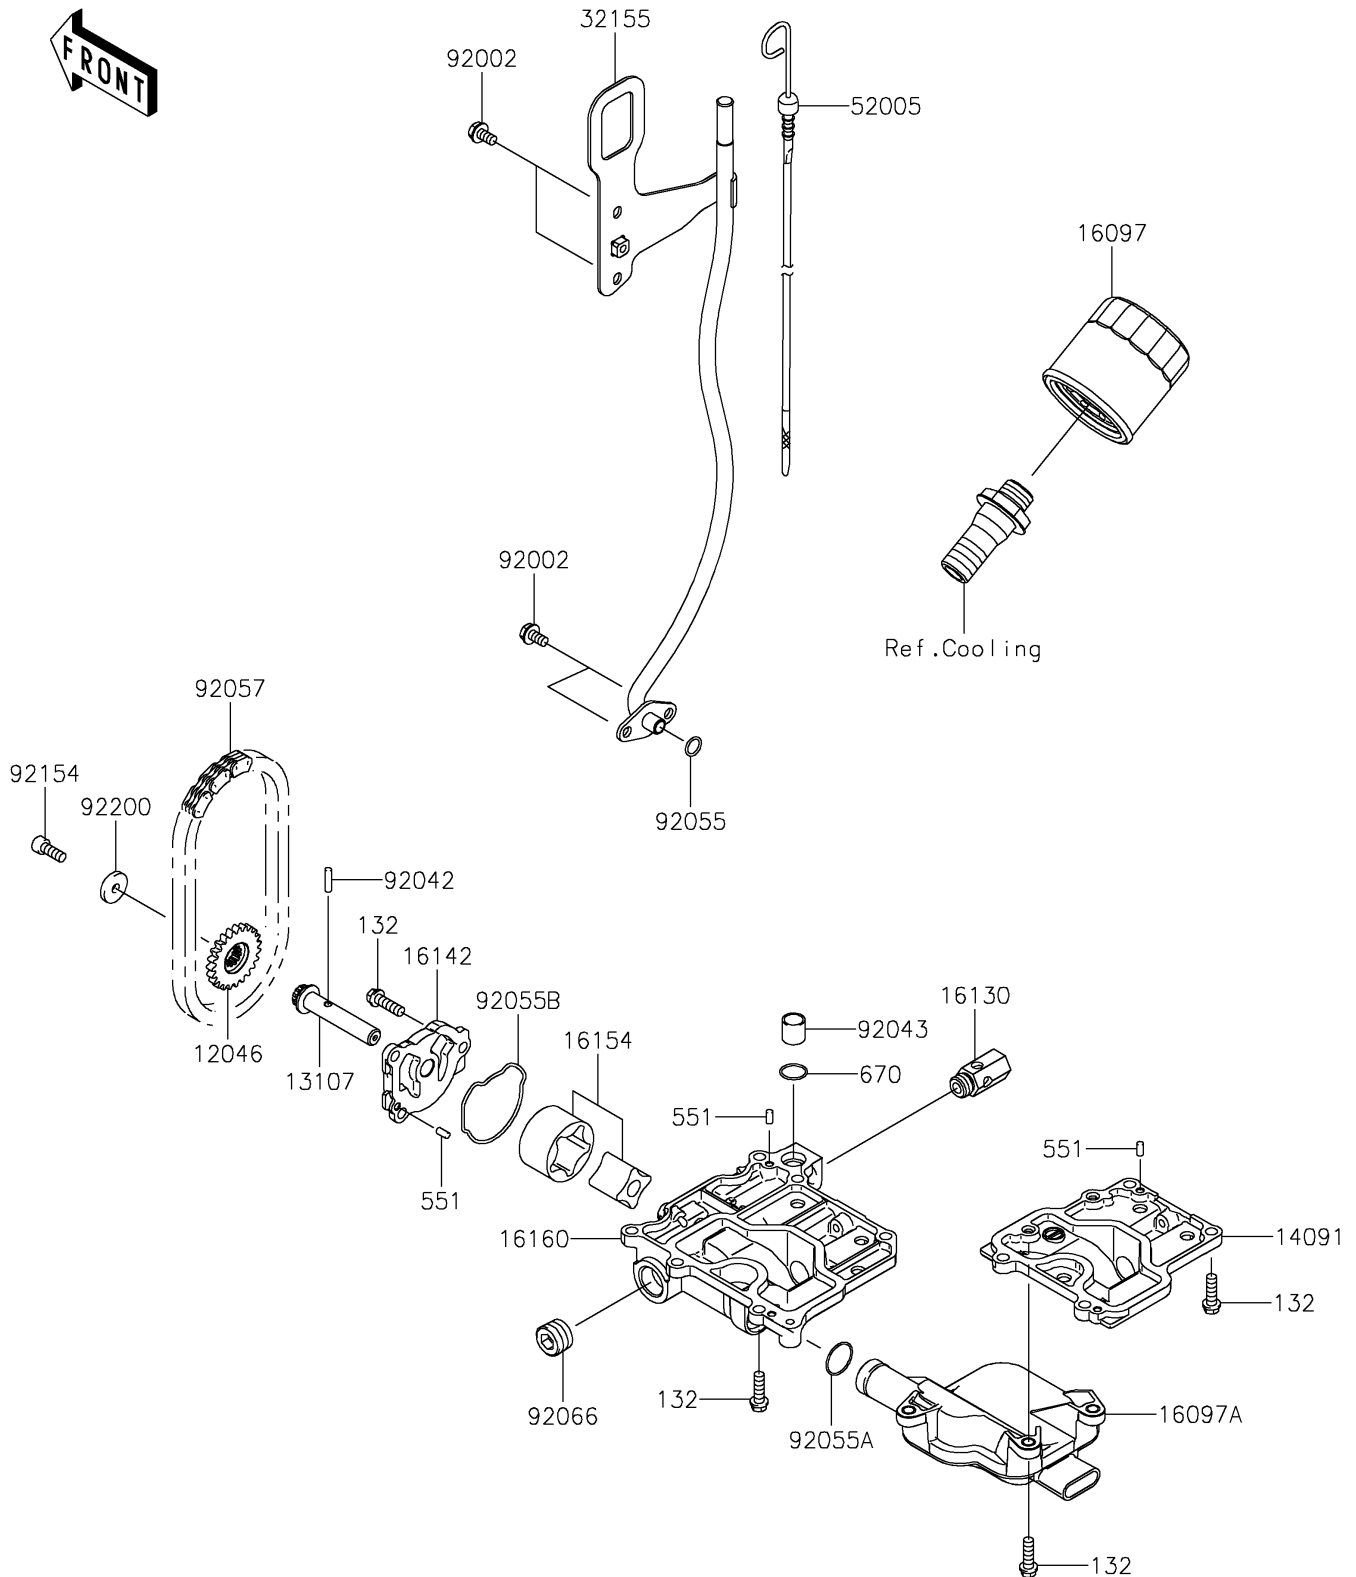

2025 JET SKI® STX® 160LX

PARTS DIAGRAM

Oil Pump

E1710

2025 JET SKI® STX® 160LX

PARTS LIST

Oil Pump

ITEM NAME	PART NUMBER	QUANTITY
-----------	-------------	----------
