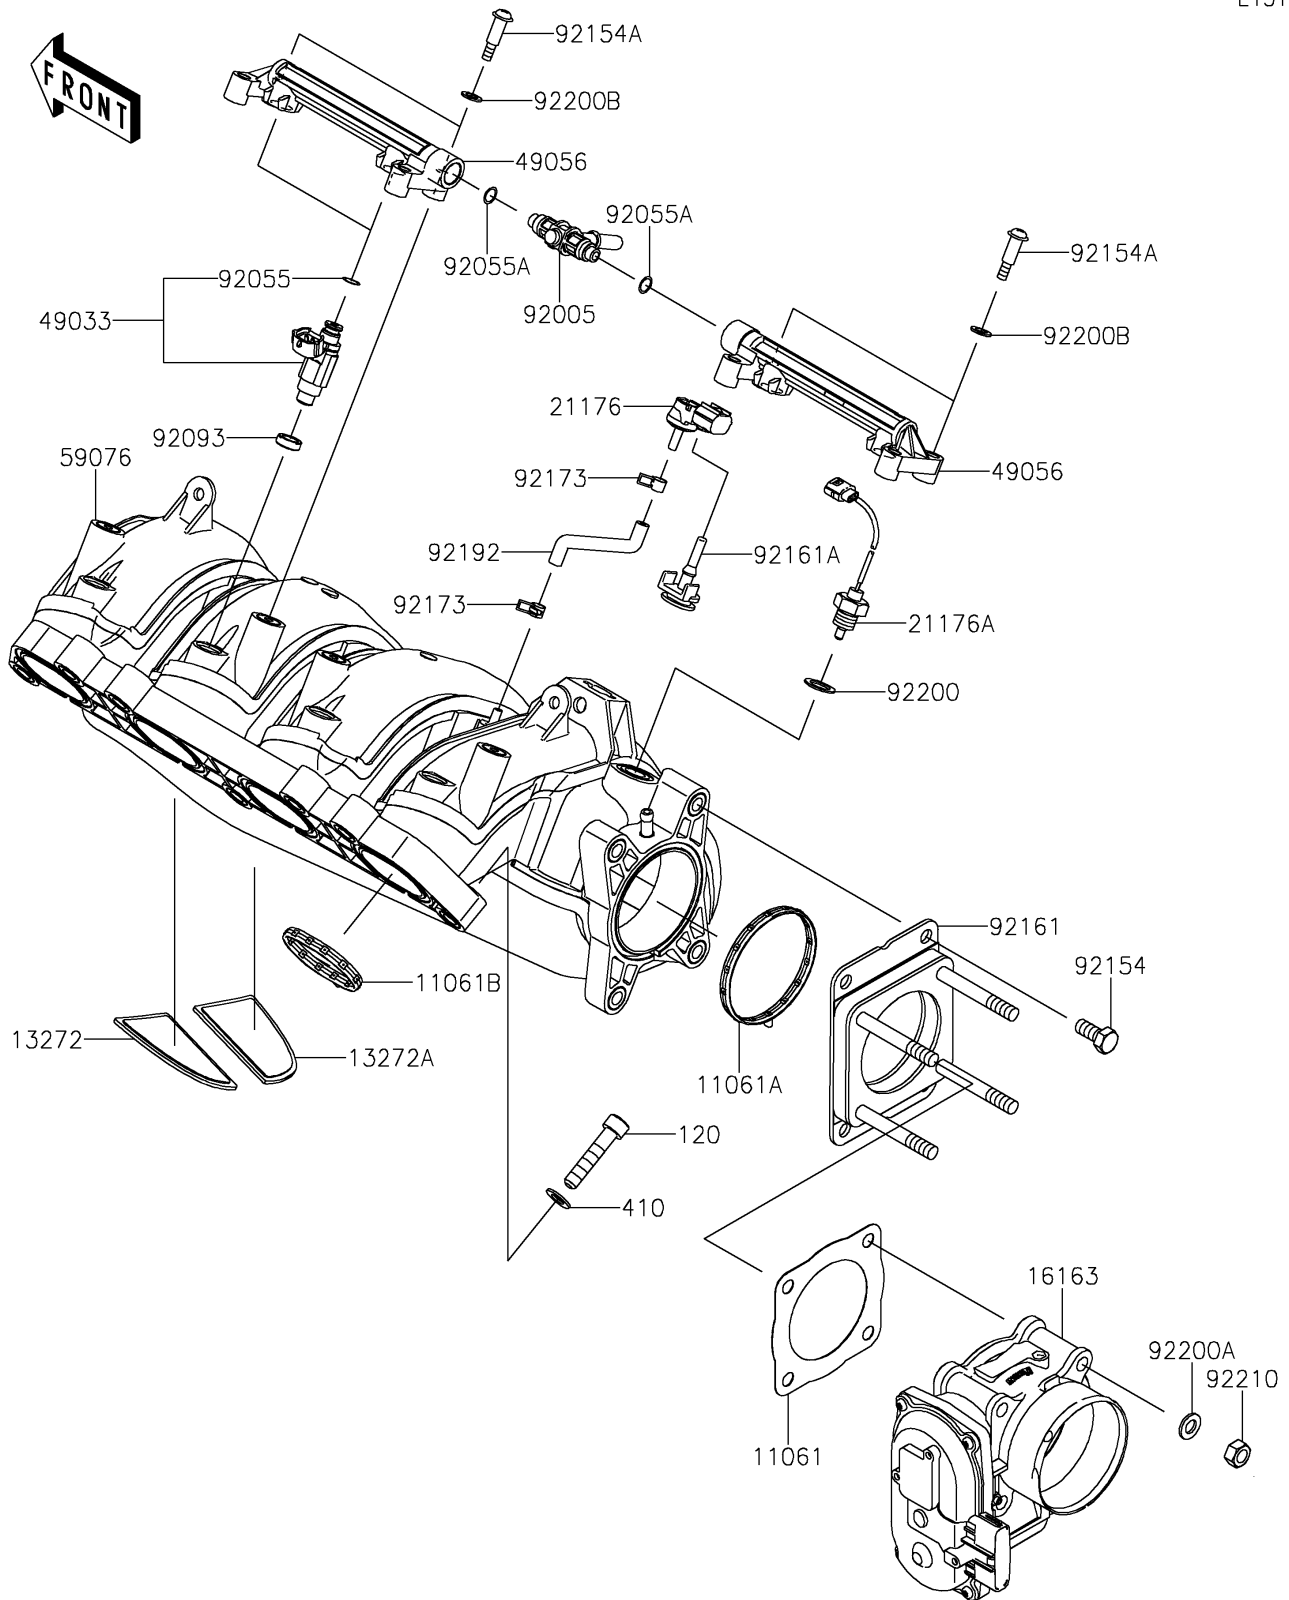

2025 JET SKI® STX® 160LX

PARTS DIAGRAM

Throttle

E1510

2025 JET SKI® STX® 160LX

PARTS LIST

Throttle

ITEM NAME

PART NUMBER

QUANTITY
