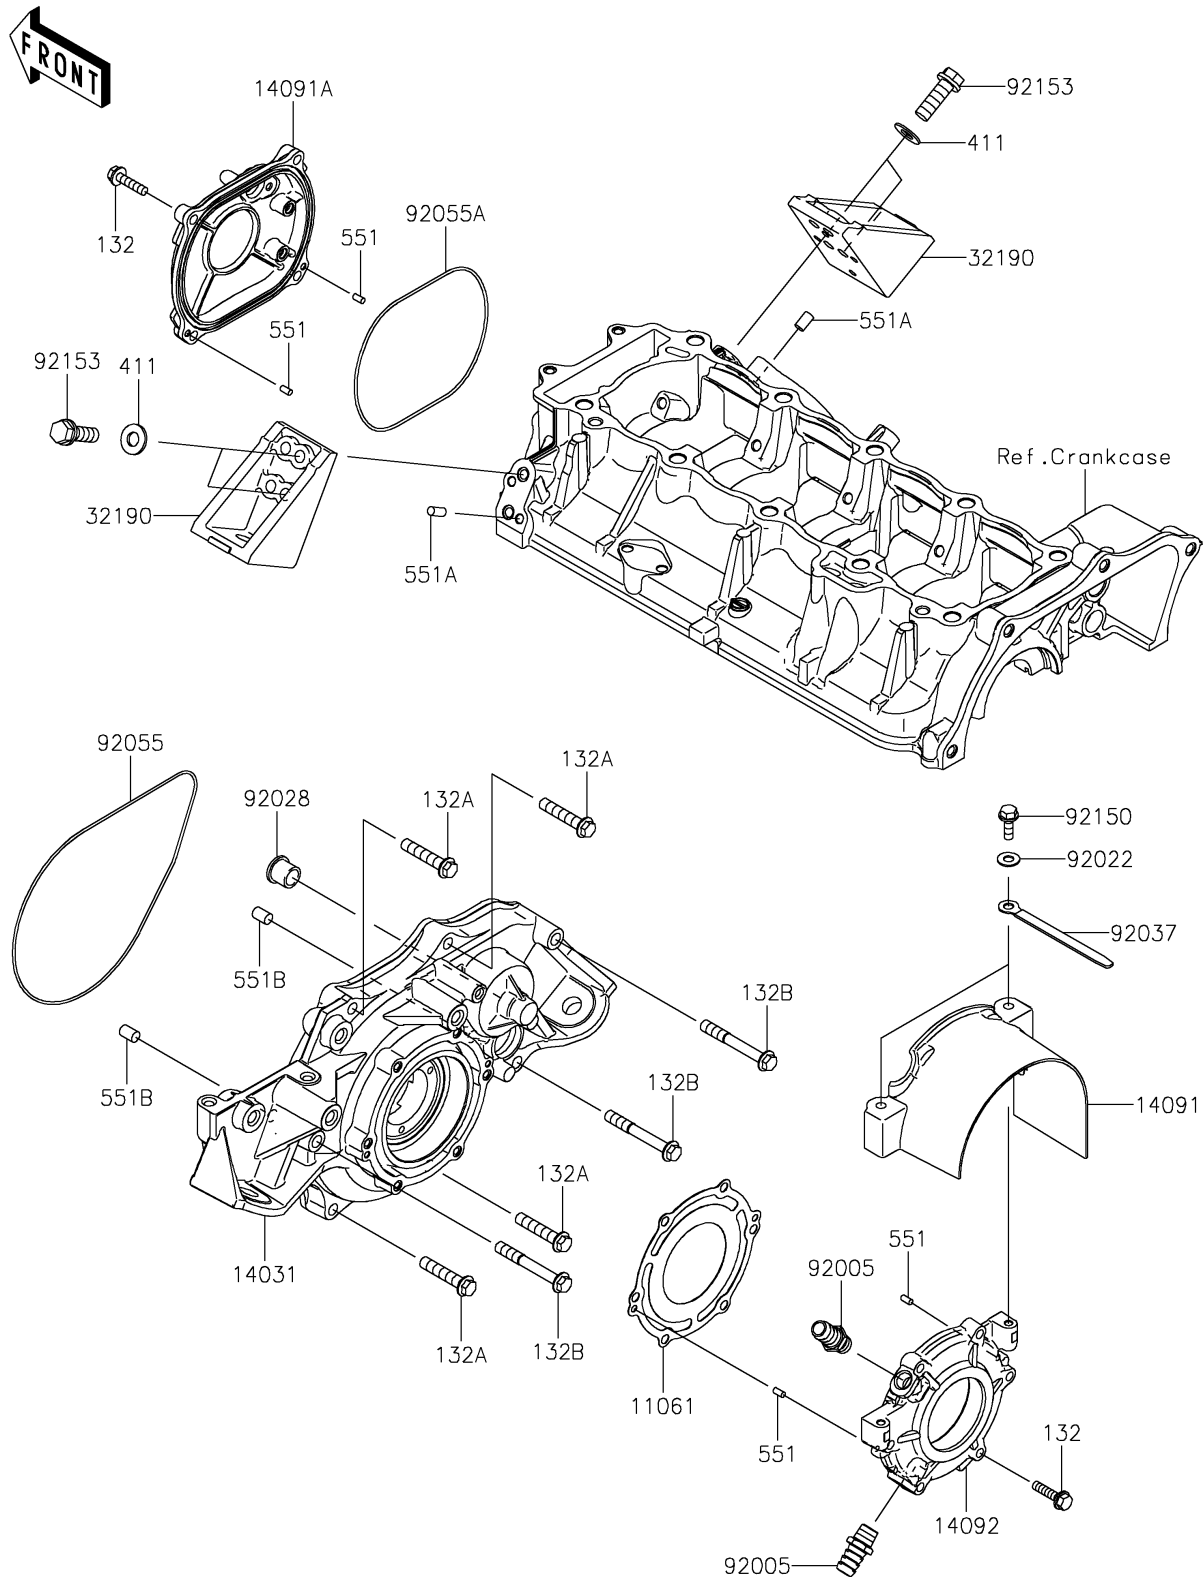

2025 JET SKI® STX® 160LX

PARTS DIAGRAM

Engine Cover(s)

E1431

2025 JET SKI® STX® 160LX

PARTS LIST

Engine Cover(s)

ITEM NAME

PART NUMBER

QUANTITY
