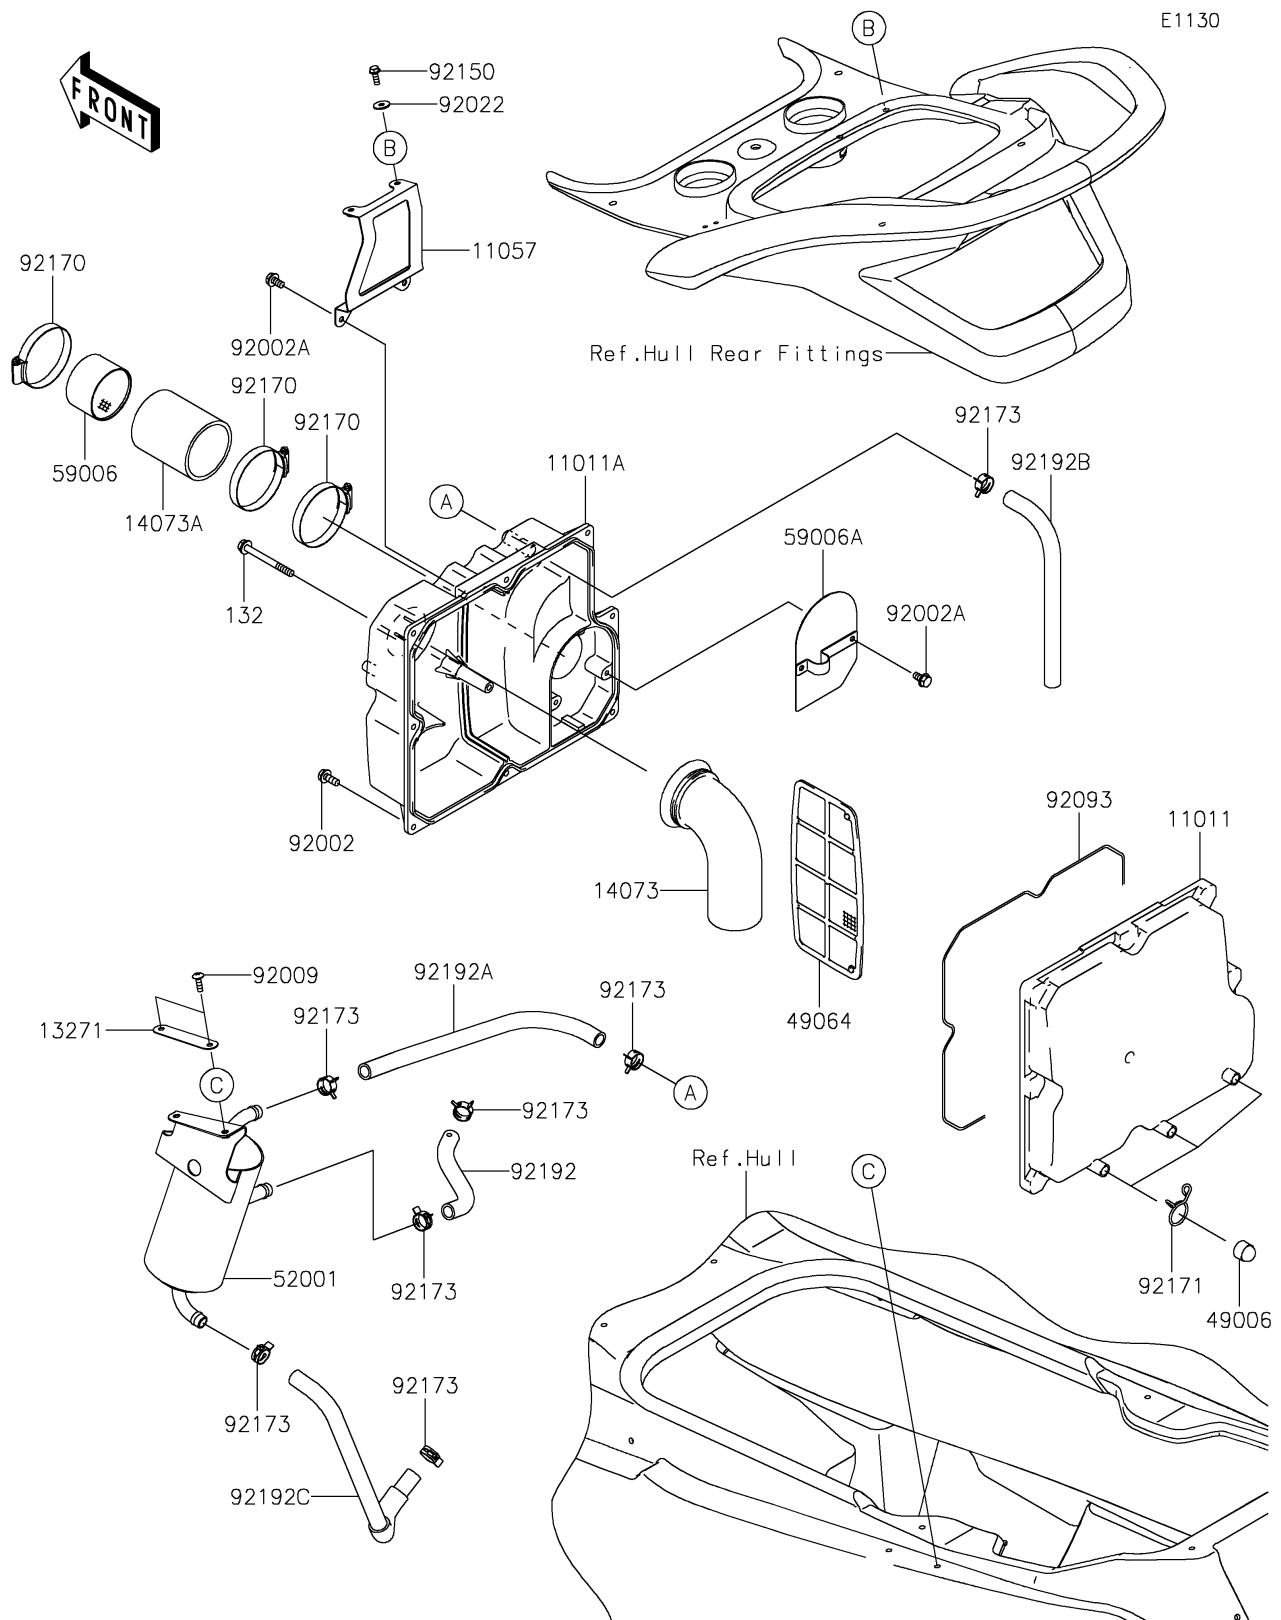

2025 JET SKI® STX® 160LX

PARTS DIAGRAM

Intake Silencer

2025 JET SKI® STX® 160LX

PARTS LIST

Intake Silencer

ITEM NAME

PART NUMBER

QUANTITY
