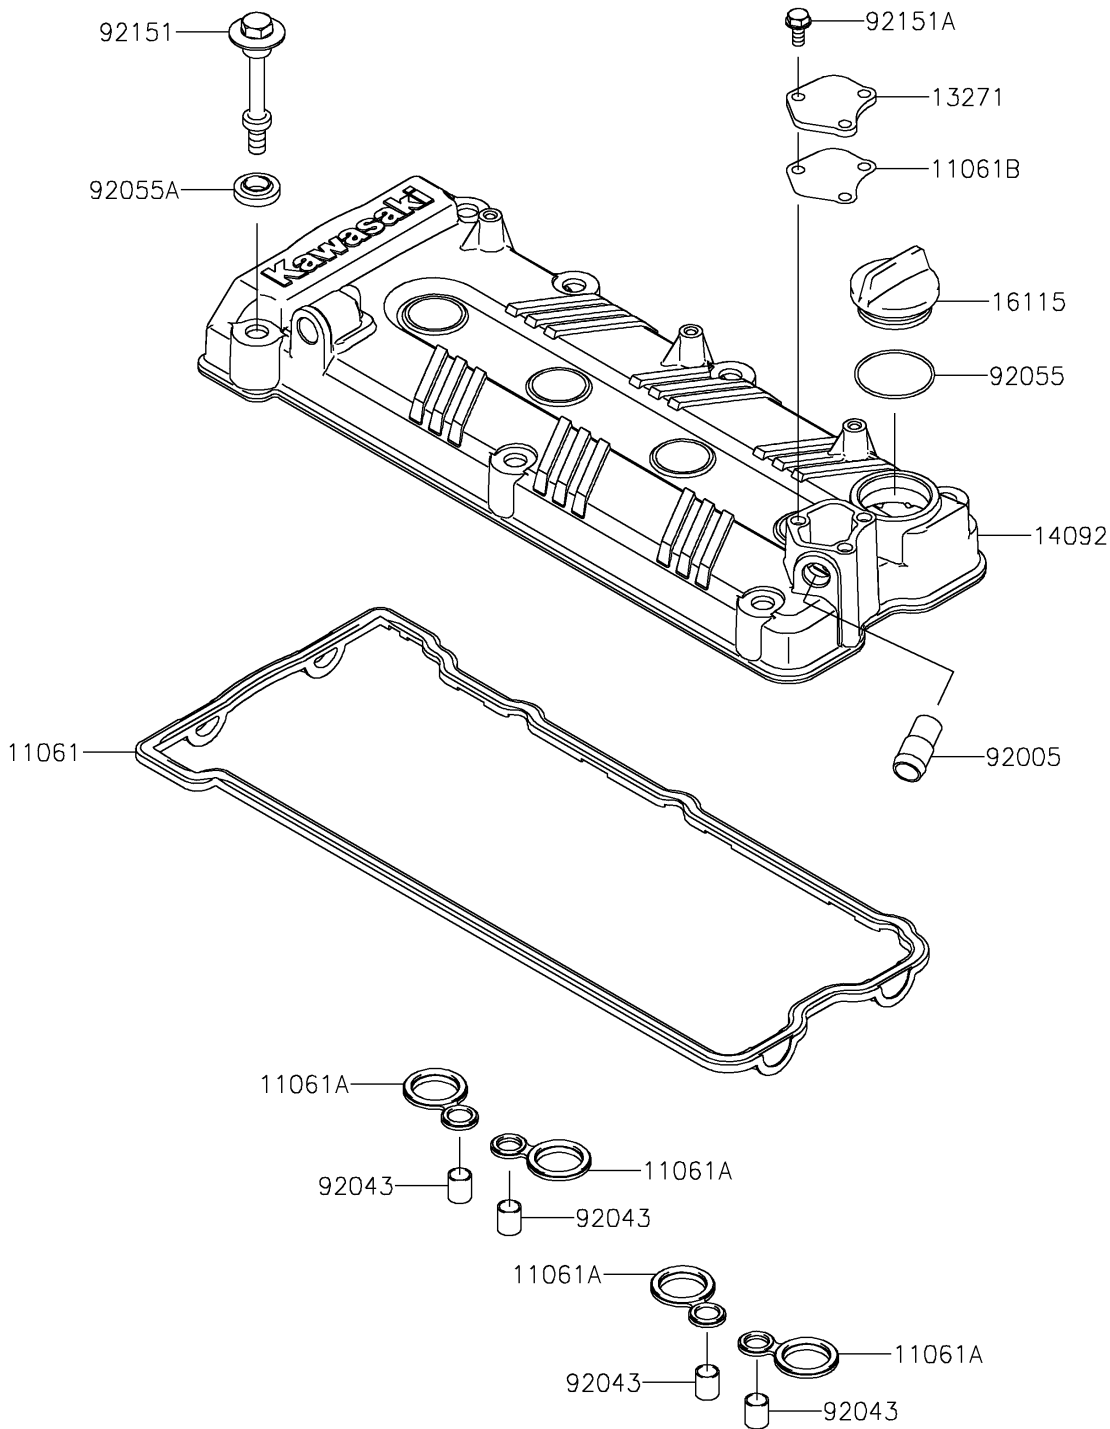

2025 JET SKI® STX® 160LX

PARTS DIAGRAM

Cylinder Head Cover

E1112

2025 JET SKI® STX® 160LX

PARTS LIST

Cylinder Head Cover

ITEM NAME

PART NUMBER

QUANTITY
