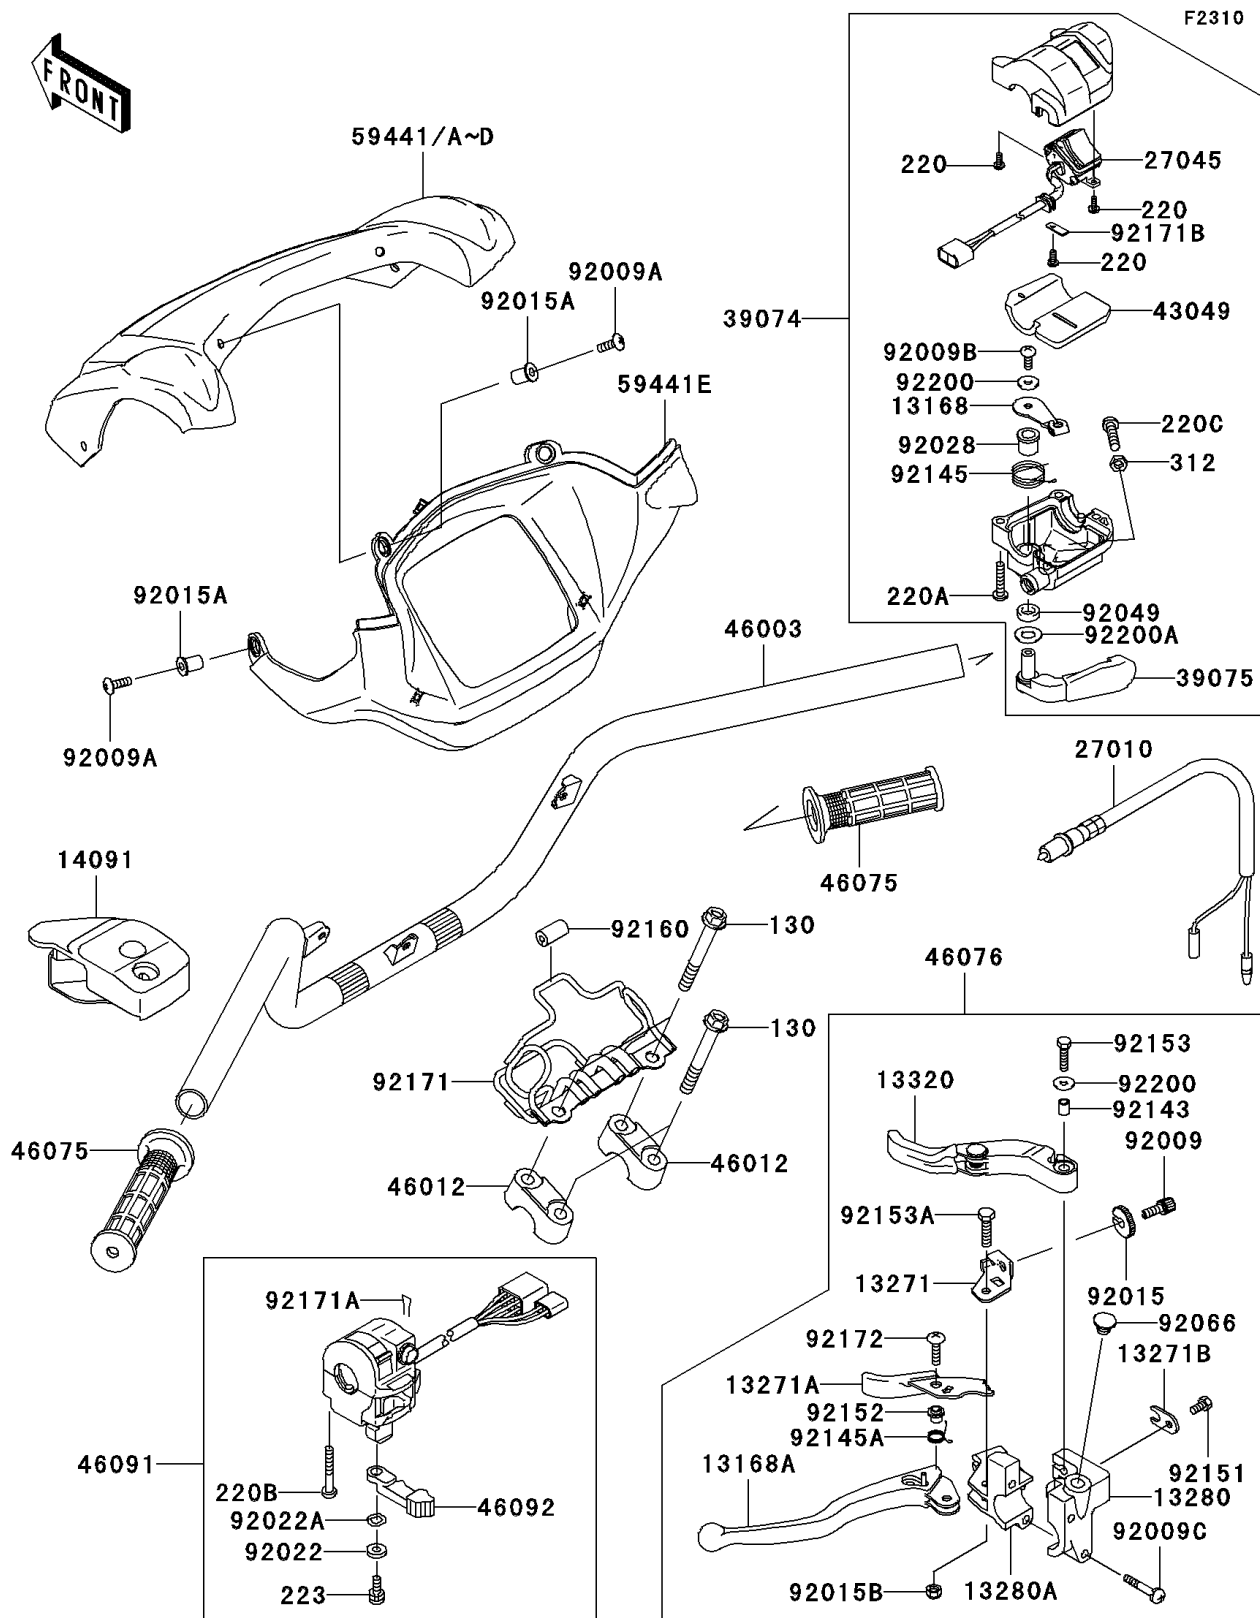

2010 Brute Force 650 4x4i (Canada Only)

Kawasaki
Let the Good Times Roll®

PARTS DIAGRAM

Handlebar