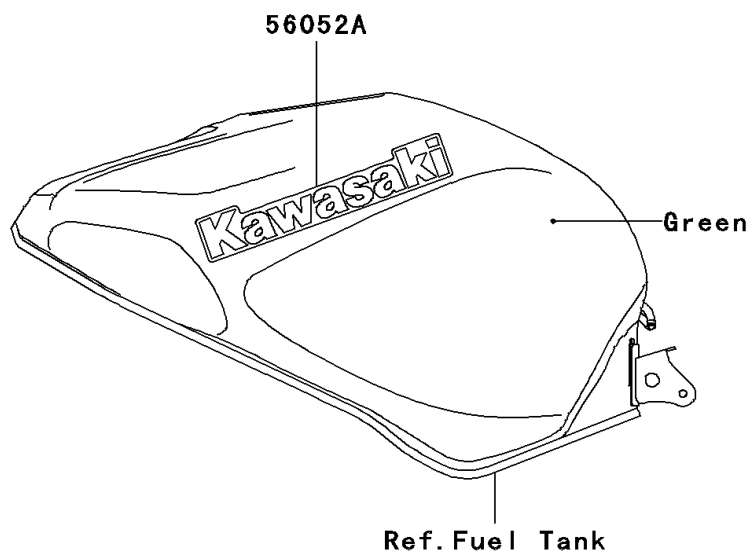

2004 Ninja® ZX™-6RR

PARTS DIAGRAM

Decals

Kawasaki

Let the Good Times Roll®

F2861

2004 Ninja® ZX™-6RR

PARTS LIST

Decals

ITEM NAME

PART NUMBER

QUANTITY
