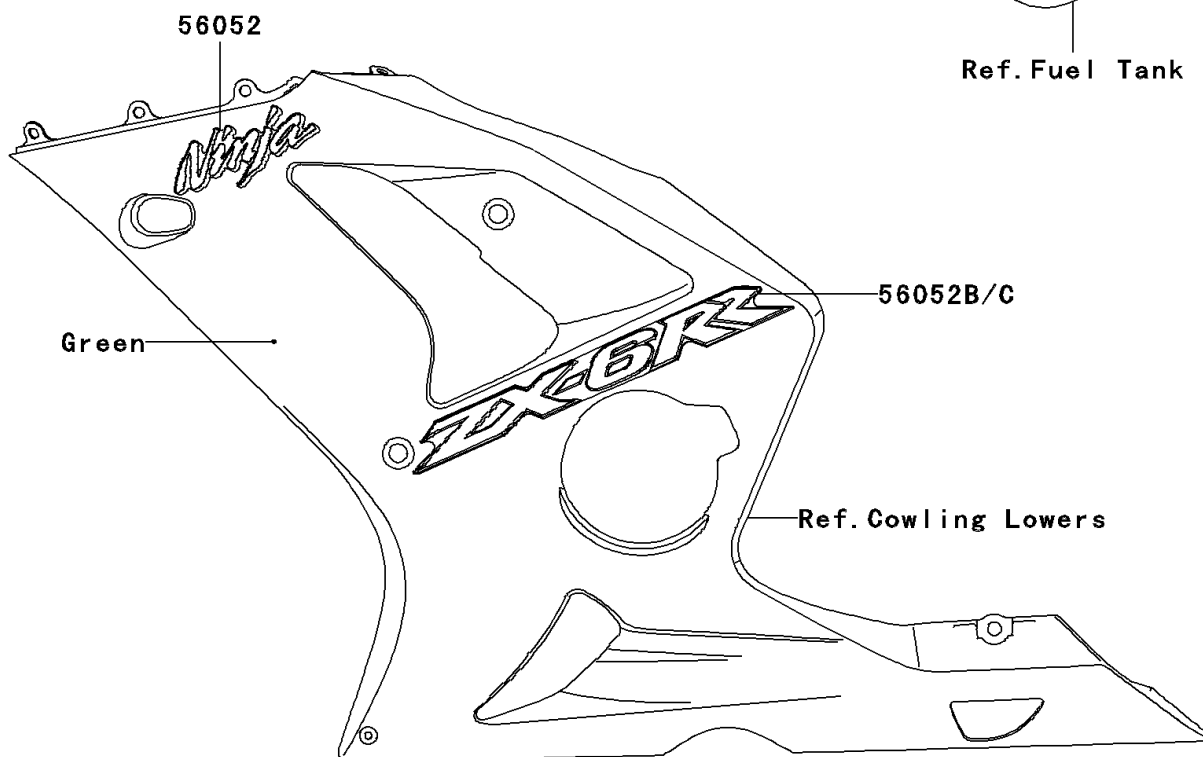

2004 Ninja® ZX™-6RR

PARTS DIAGRAM

Decals

Kawasaki

Let the Good Times Roll®

F2861

2004 Ninja® ZX™-6RR

PARTS LIST

Decals

ITEM NAME

PART NUMBER

QUANTITY
