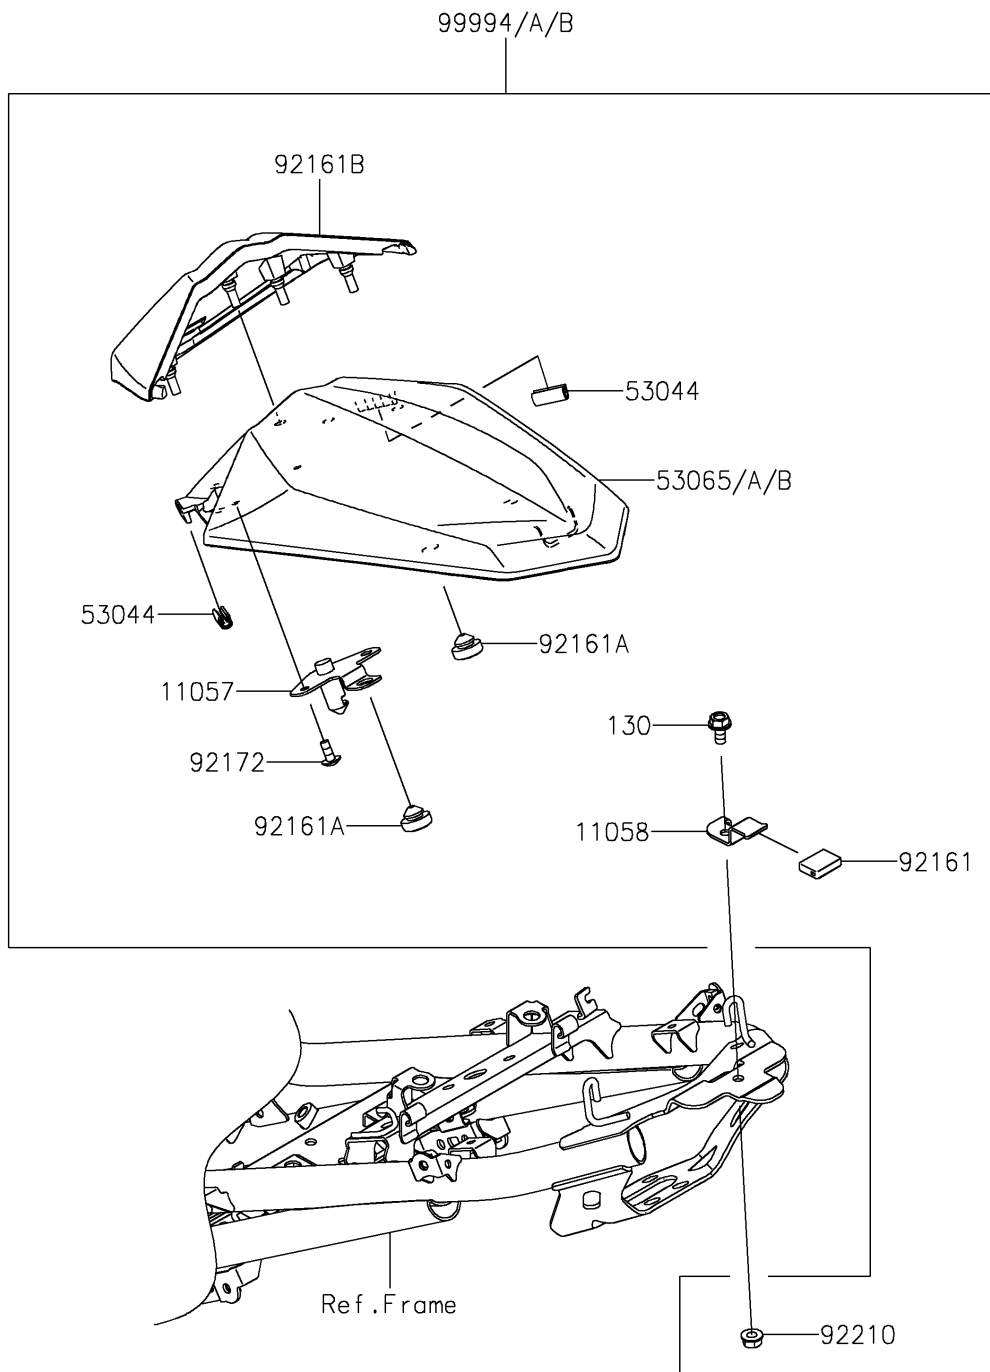

2025 NINJA® 500 KRT EDITION

PARTS DIAGRAM

Accessory(Pillion Seat Cover)

F2910E

2025 NINJA® 500 KRT EDITION

PARTS LIST

Accessory(Pillion Seat Cover)

ITEM NAME	PART NUMBER	QUANTITY
BRACKET,COVER FIX (Ref # 11057)	11057-1241	1
BRACKET,SEAT COVER (Ref # 11058)	11058-1212	1
TRIM,L=20 (Ref # 53044)	53044-0021	2
COVER SEAT,M.M.W.SILVER (Ref # 53065)	53065-0080-63V	1
COVER SEAT,L.GREEN (Ref # 53065B)	53065-0080-777	1
DAMPER,15X21X5.5 (Ref # 92161)	92161-1472	1
DAMPER,9.5X18X6 (Ref # 92161A)	92161-1473	3
DAMPER,COVER SEAT (Ref # 92161B)	92161-2525	1
SCREW,5X12 (Ref # 92172)	92172-0821	2
NUT,FLANGED,6MM (Ref # 92210)	92210-0368	1
PILLION SEAT COVER,M.M.W.SIL (Ref # 99994)	99994-2003-63V	1
PILLION SEAT COVER,L.GREEN (Ref # 99994B)	99994-2003-777	1
BOLT-FLANGED,6X12 (Ref # 130)	130BA0612	1